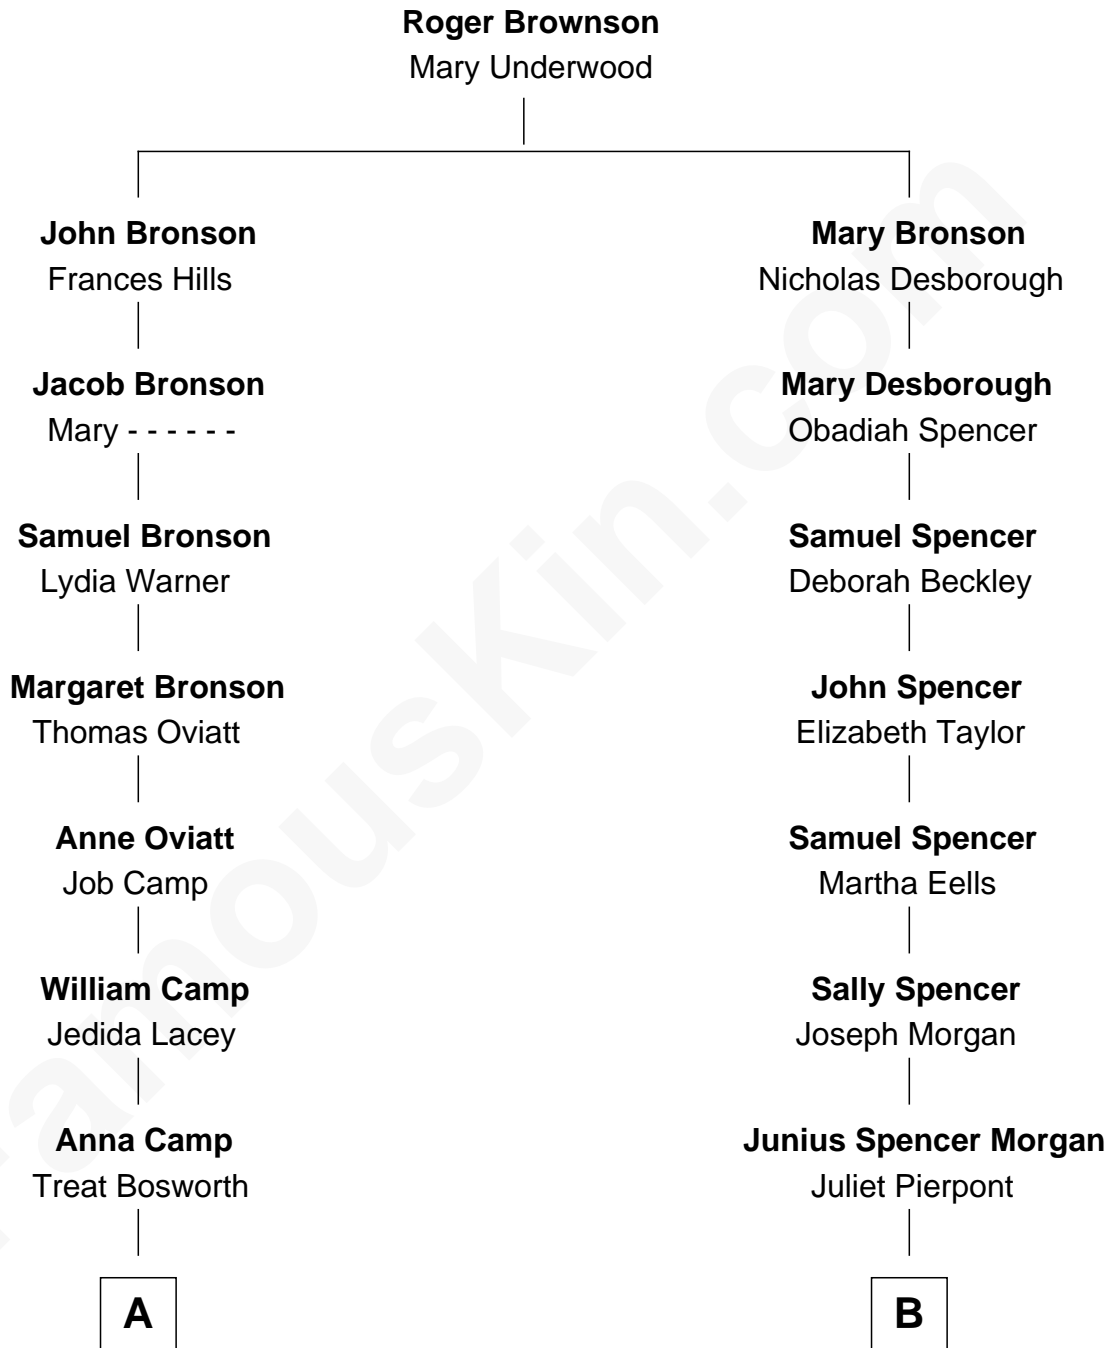

**FamousKin.com**  
**Relationship Chart of**  
**Sydney Biddle Barrows**  
*Mayflower Madam*

9th cousin 3 times removed of  
**Henry Sturgis Morgan**  
*Co-Founder of Morgan Stanley*

**A**

**Emma Arabella Bosworth**

Lorenzo Ackley

**Helen Eva Ackley**

William Gildersleeve Parke

**Elizabeth Parke**

Percy Ballantine

**John Boyd Ballantine**

Anne L. Crawford

**Jeannette Ballantine**

Donald Byers Barrows

**Sydney Biddle Barrows**

*Mayflower Madam*

**B**

**John Pierpont Morgan**

Frances Louisa Tracy

**John Pierpont Morgan**

Jane Norton Grew