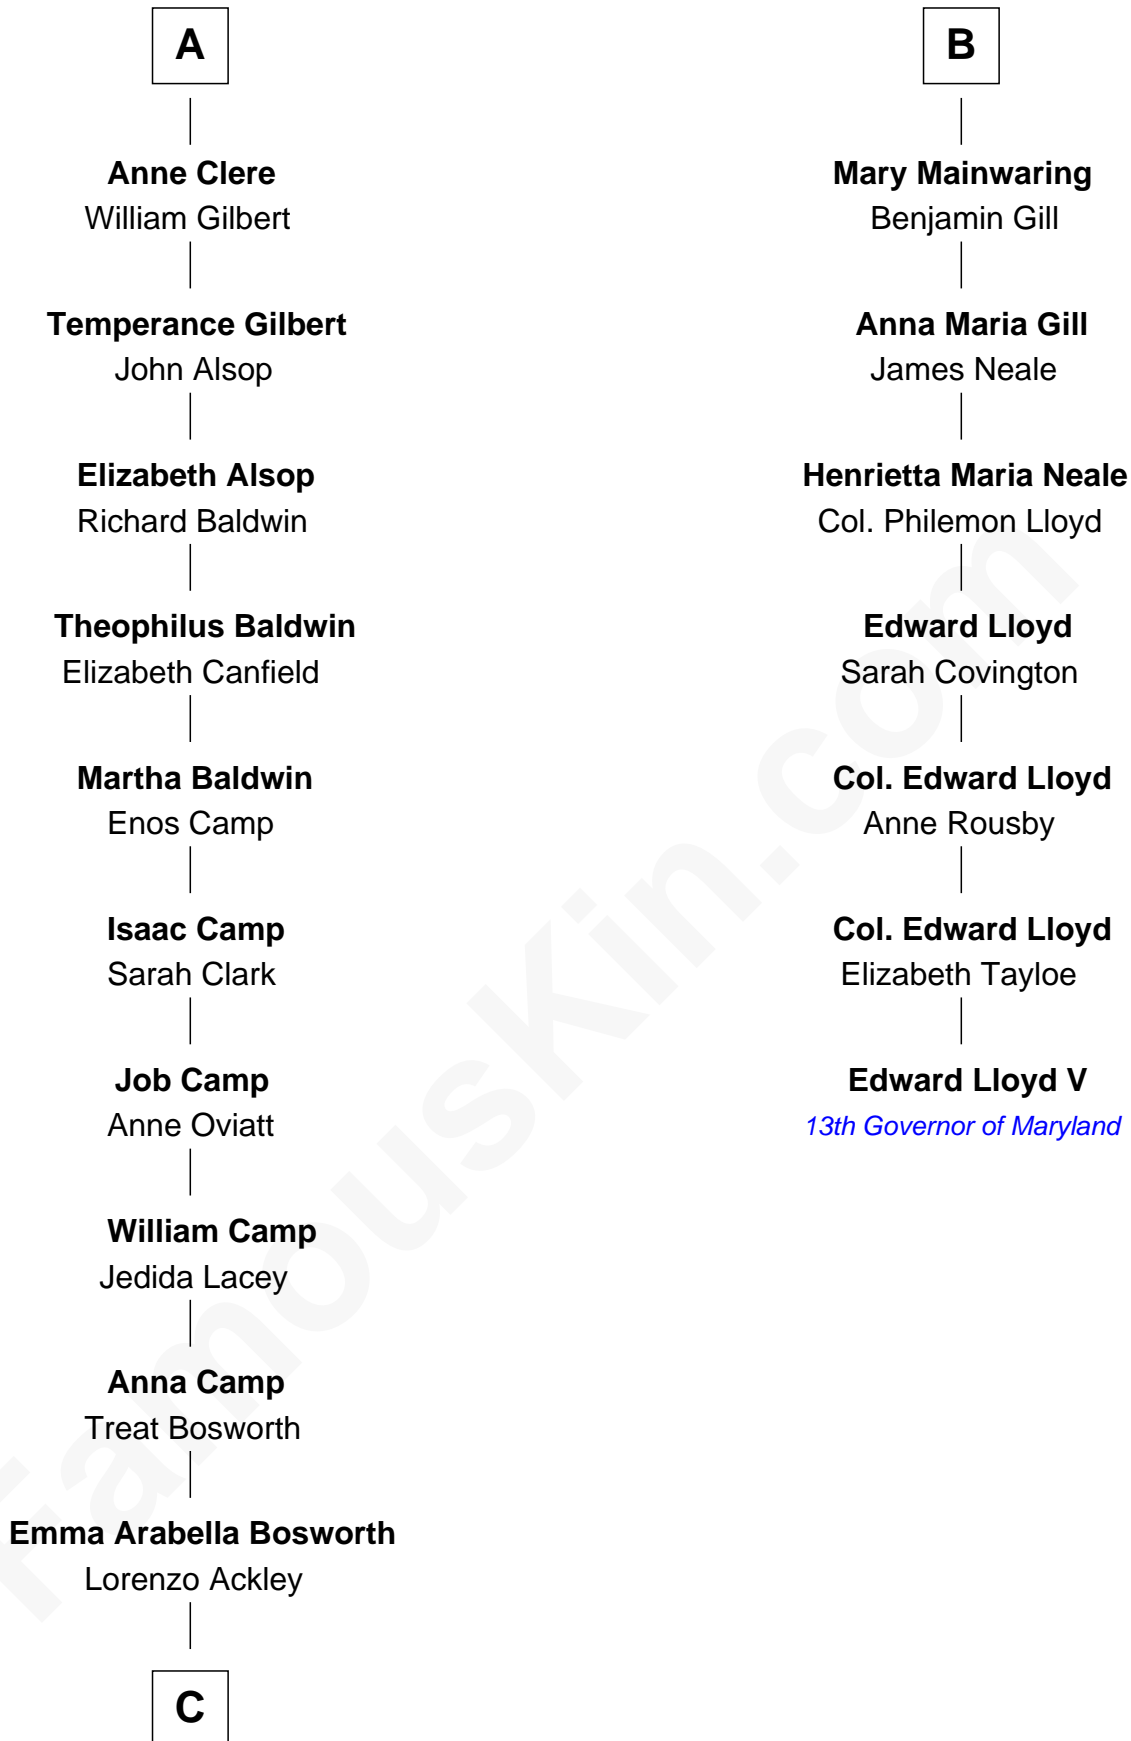

## Relationship Chart of Sydney Biddle Barrows

*Mayflower Madam*

13th cousin 8 times removed of

**Edward Lloyd V**

*13th Governor of Maryland*

**Sir Richard Fitzalan**

Elizabeth de Bohun

**Joan Fitzalan**  
Sir William Beauchamp

**Joan Beauchamp**  
James Butler

**Sir Thomas Butler**  
Anne Hankeford

**Margaret Butler**  
Sir William Boleyn

**Alice Boleyn**  
Sir Robert Clere

**Sir John Clere**  
Anne Tyrrell

**Sir Edmund Clere**  
Frances Fulmerston

**A**

**Elizabeth Fitzalan**  
Sir Robert Goushill

**Joan Goushill**  
Sir Thomas Stanley

**Sir John Stanley**  
Elizabeth Weever

**Margery Stanley**  
Sir William Torbock

**Thomas Torbock**  
Elizabeth Moore

**William Torbock**  
Catherine Gerard

**Margaret Torbock**  
Oliver Mainwaring

**B**

**C**

**Helen Eva Ackley**  
William Gildersleeve Parke

**Elizabeth Parke**  
Percy Ballantine

**John Boyd Ballantine**  
Anne L. Crawford