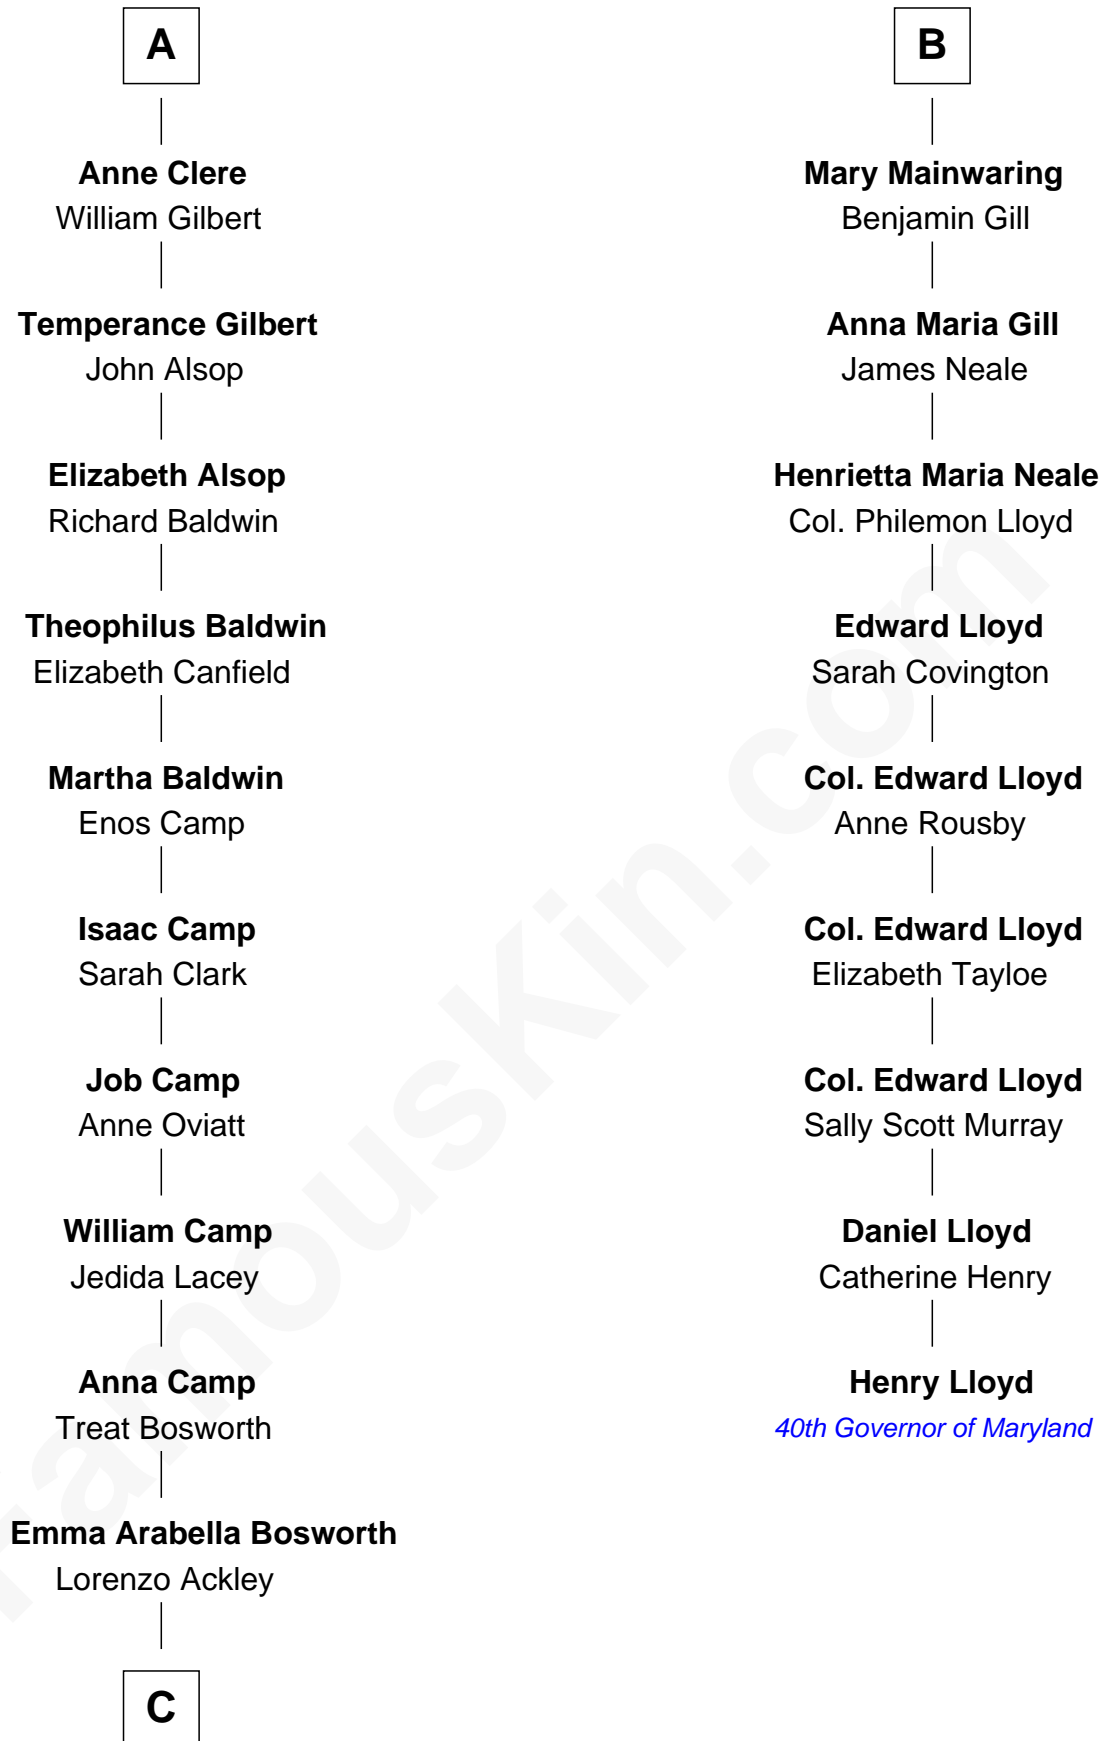

FamousKin.com

Relationship Chart of

Sydney Biddle Barrows

Mayflower Madam

15th cousin 6 times removed of

Henry Lloyd

40th Governor of Maryland

Sir Richard Fitzalan

Sir Edmund Clere
Frances Fulmerston

A

Elizabeth Fitzalan
Sir Robert Goushill

Joan Goushill
Sir Thomas Stanley

Sir John Stanley
Elizabeth Weever

Margery Stanley
Sir William Torbock

Thomas Torbock
Elizabeth Moore

William Torbock
Catherine Gerard

Margaret Torbock
Oliver Mainwaring

B

C

—
Helen Eva Ackley
William Gildersleeve Parke

—
Elizabeth Parke
Percy Ballantine

—
John Boyd Ballantine
Anne L. Crawford

—
Jeannette Ballantine
Donald Byers Barrows

—
Sydney Biddle Barrows
Mayflower Madam

FamousKin.com