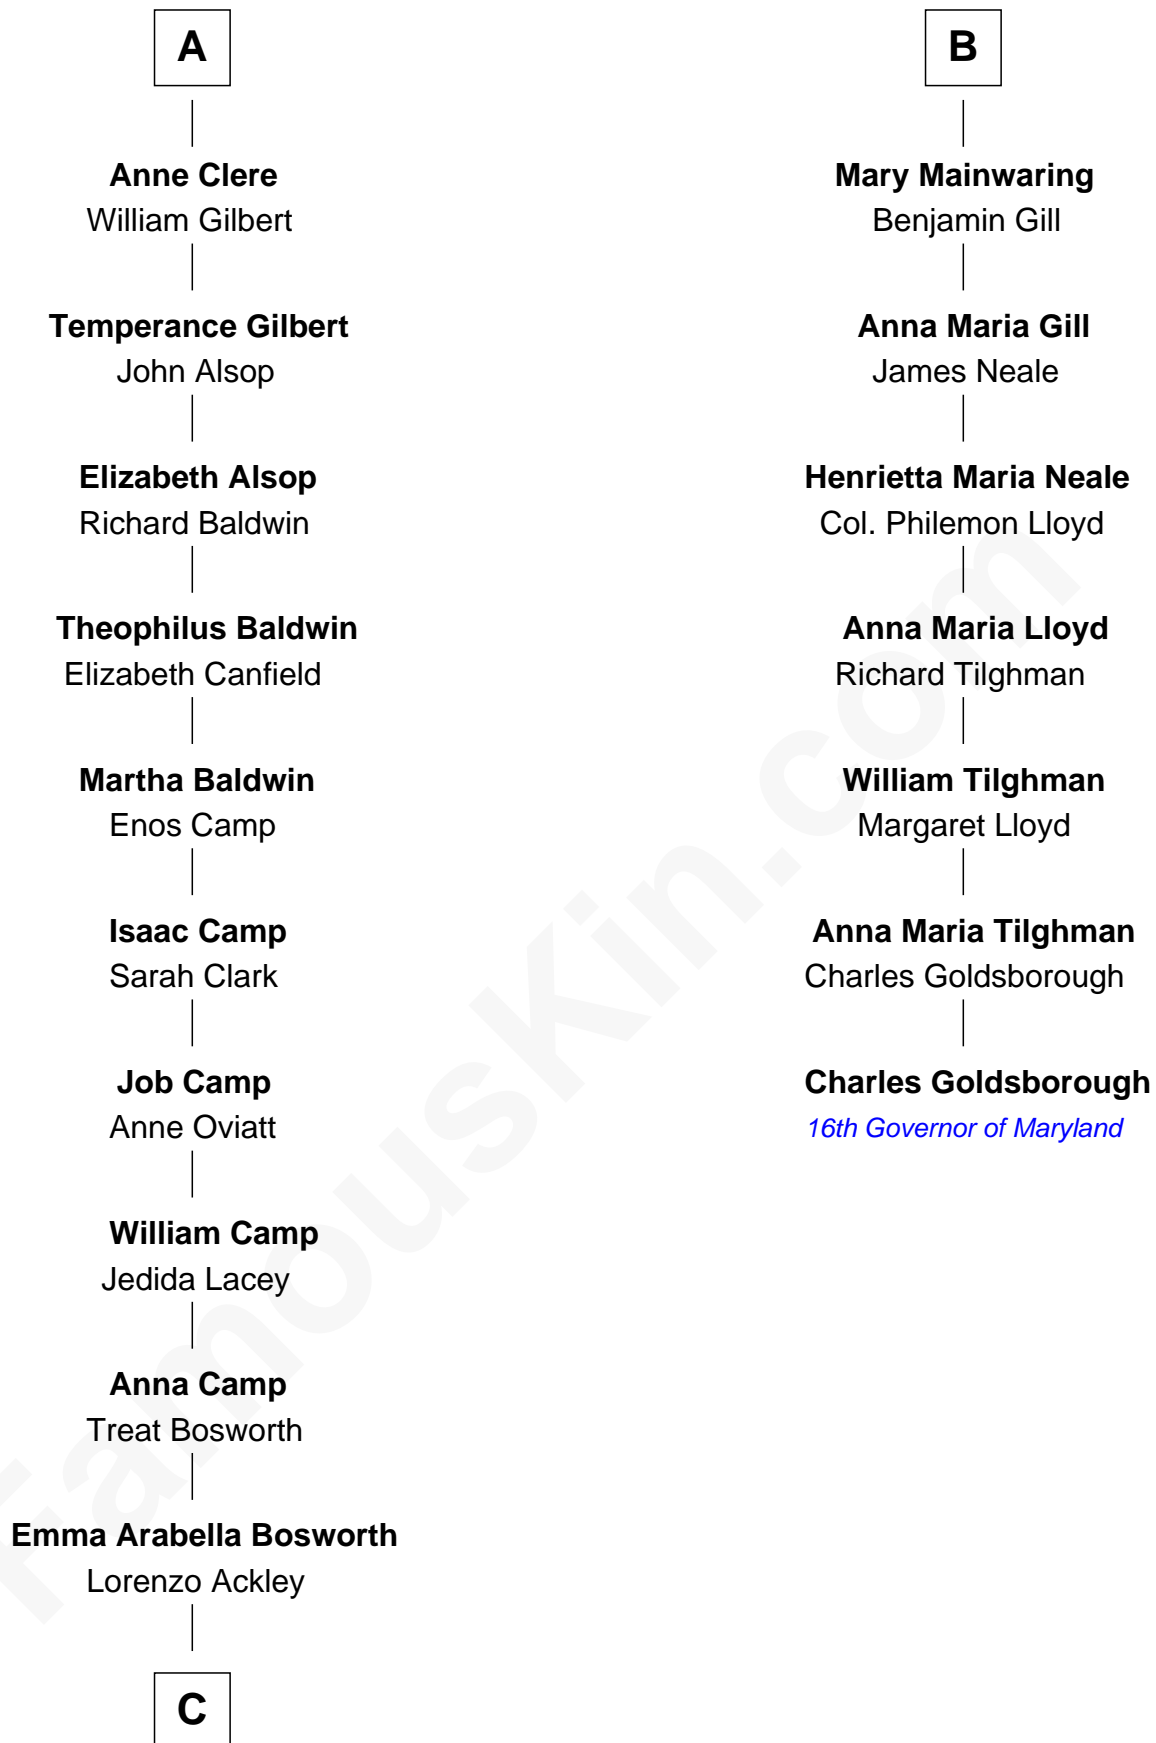

FamousKin.com
Relationship Chart of
Sydney Biddle Barrows
Mayflower Madam

13th cousin 8 times removed of

Charles Goldsborough
16th Governor of Maryland

Sir Richard Fitzalan
 Elizabeth de Bohun

Joan Fitzalan
 Sir William Beauchamp

Elizabeth Fitzalan
 Sir Robert Goushill

Joan Beauchamp
 James Butler

Joan Goushill
 Sir Thomas Stanley

Sir Thomas Butler
 Anne Hankeford

Sir John Stanley
 Elizabeth Weever

Margaret Butler
 Sir William Boleyn

Margery Stanley
 Sir William Torbock

Alice Boleyn
 Sir Robert Clere

Thomas Torbock
 Elizabeth Moore

Sir John Clere
 Anne Tyrrell

William Torbock
 Catherine Gerard

Sir Edmund Clere
 Frances Fulmerston

Margaret Torbock
 Oliver Mainwaring

A

B

C

—
Helen Eva Ackley
William Gildersleeve Parke

—
Elizabeth Parke
Percy Ballantine

—
John Boyd Ballantine
Anne L. Crawford

—
Jeannette Ballantine
Donald Byers Barrows

—
Sydney Biddle Barrows
Mayflower Madam