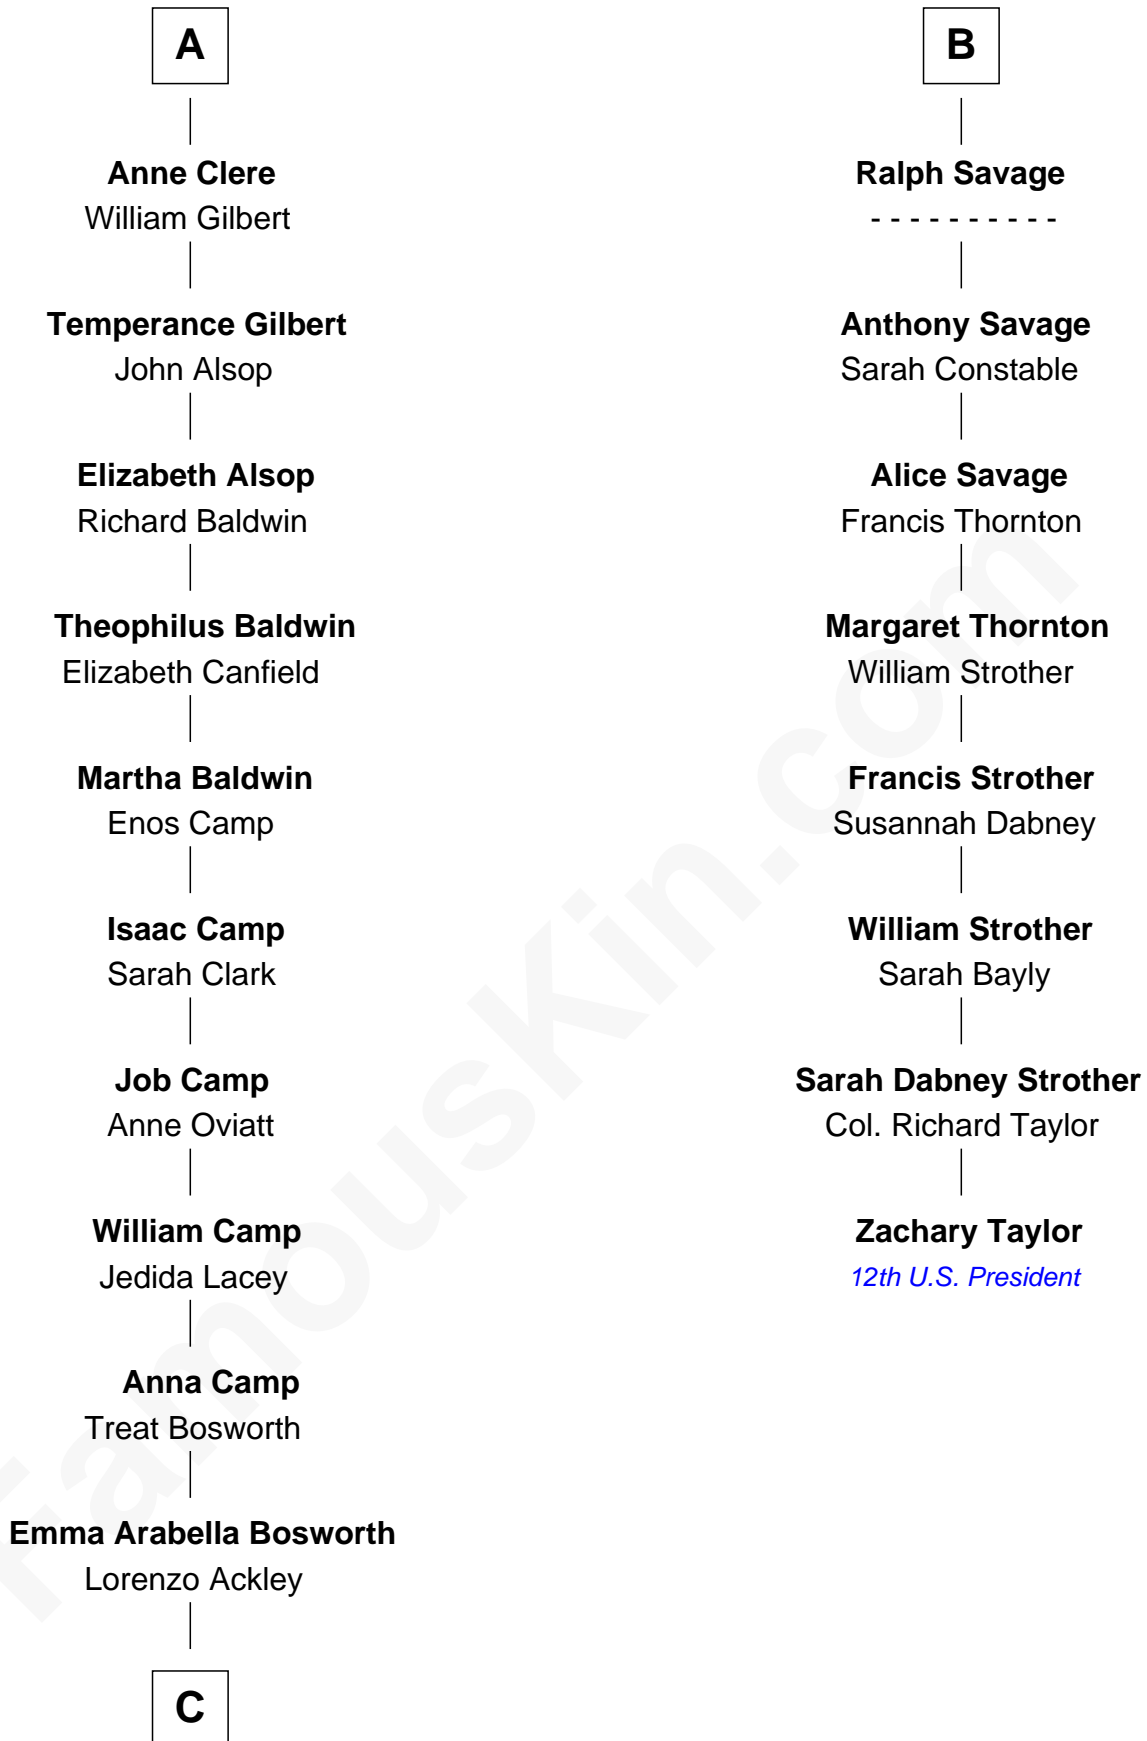

FamousKin.com

Relationship Chart of Sydney Biddle Barrows

Mayflower Madam

14th cousin 7 times removed of

Zachary Taylor

12th U.S. President

Sir Richard Fitzalan

Elizabeth de Bohun

Joan Fitzalan
Sir William Beauchamp

Joan Beauchamp
James Butler

Sir Thomas Butler
Anne Hankeford

Margaret Butler
Sir William Boleyn

Alice Boleyn
Sir Robert Clere

Sir John Clere
Anne Tyrrell

Sir Edmund Clere
Frances Fulmerston

A

Elizabeth Fitzalan
Sir Robert Goushill

Joan Goushill
Sir Thomas Stanley

Katherine Stanley
Sir John Savage

Sir Christopher Savage
Anne Stanley

Sir Christopher Savage
Anne Lygon

Francis Savage
Anne Sheldon

Walter Savage
Elizabeth Hall

B

C

—
Helen Eva Ackley
William Gildersleeve Parke

—
Elizabeth Parke
Percy Ballantine

—
John Boyd Ballantine
Anne L. Crawford

—
Jeannette Ballantine
Donald Byers Barrows

—
Sydney Biddle Barrows
Mayflower Madam