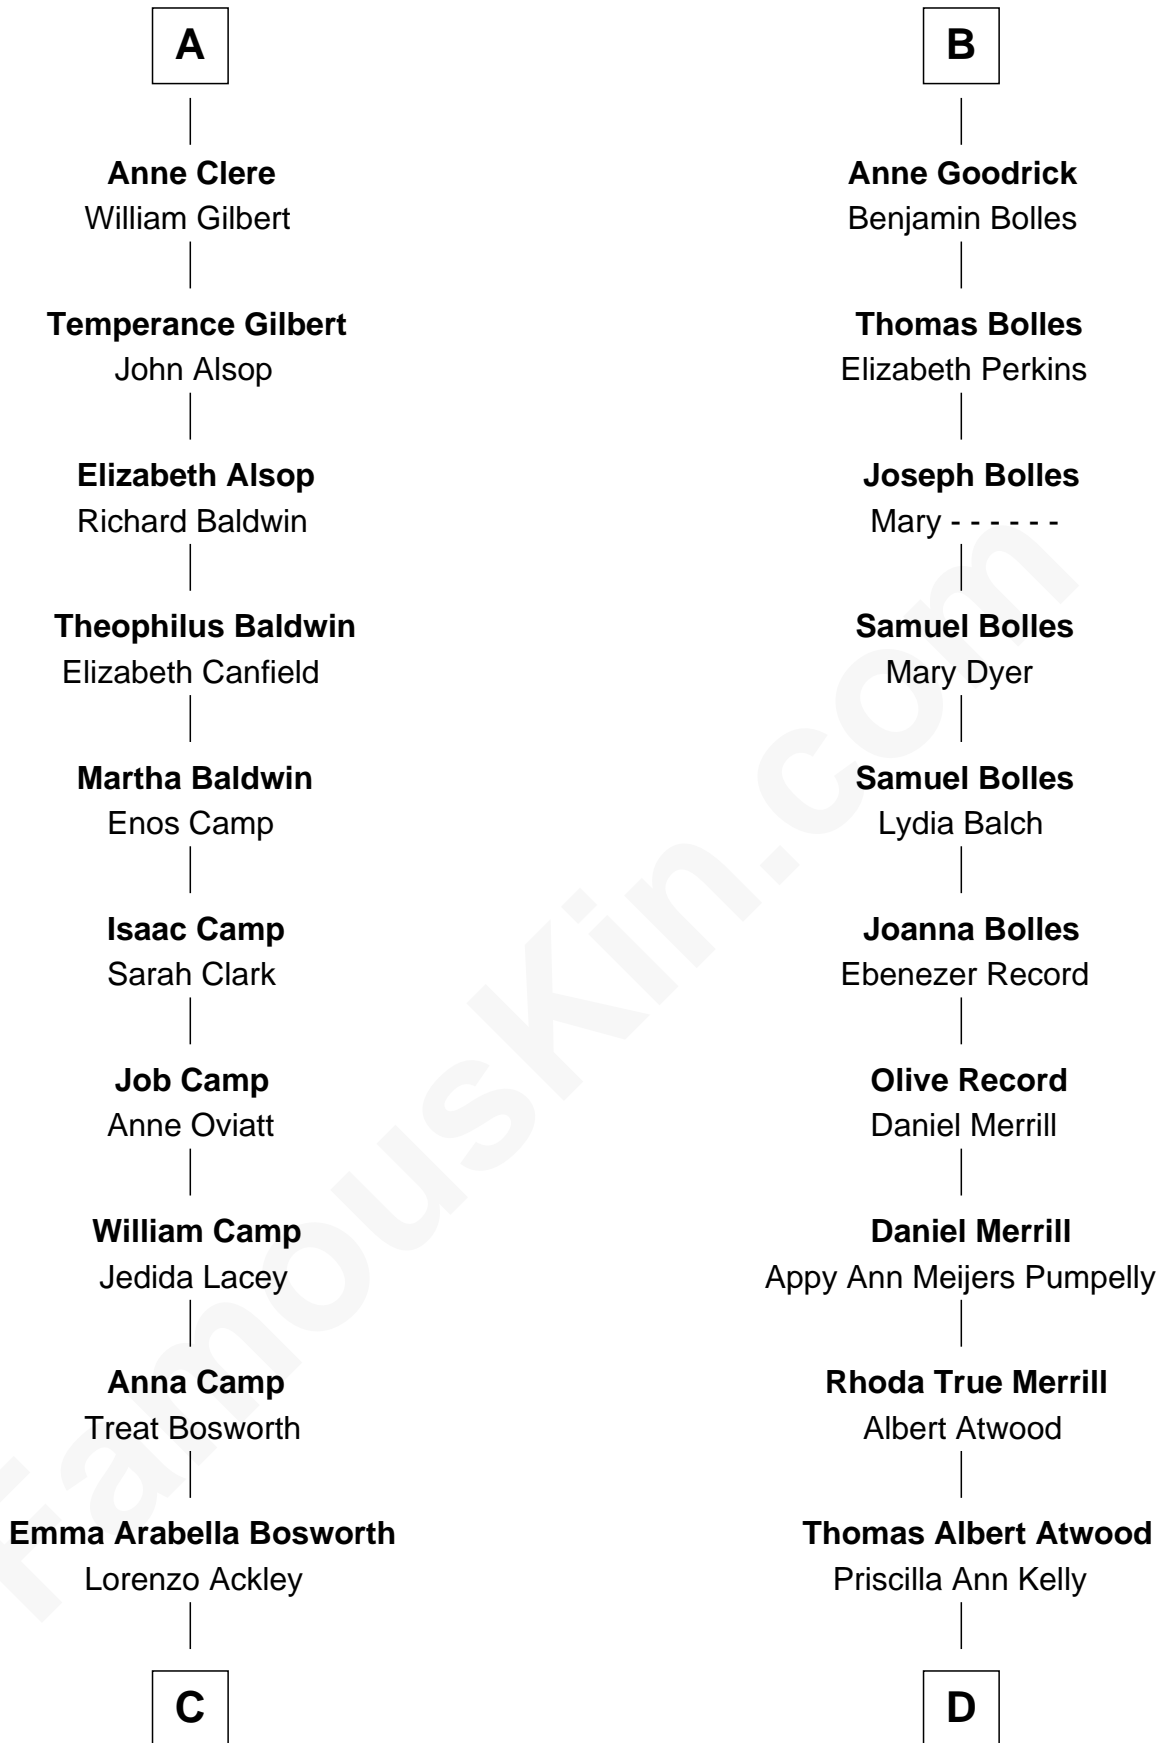

FamousKin.com

Relationship Chart of Sydney Biddle Barrows

Mayflower Madam

20th cousin 1 time removed of

Dave Cowens

NBA Hall of Famer

John de Welles

Maud de Roos

Eleanor de Mowbray

Eudo de Welles

Maud de Greystoke

Sir Lionel de Welles

Joan de Waterton

Margaret de Welles

Sir Thomas Dymoke

Sir Lionel Dymoke

Joanna Griffith

Anne Dymoke

John Goodrick

Lionel Goodrick

Winifred Sappcott

B

C

Helen Eva Ackley
William Gildersleeve Parke

Elizabeth Parke
Percy Ballantine

John Boyd Ballantine
Anne L. Crawford

Jeannette Ballantine
Donald Byers Barrows

Sydney Biddle Barrows
Mayflower Madam

D

Charles Albert Atwood
Mina Sylvia Cundiff

Stanley True Atwood
Dorothy Ann Ulrich