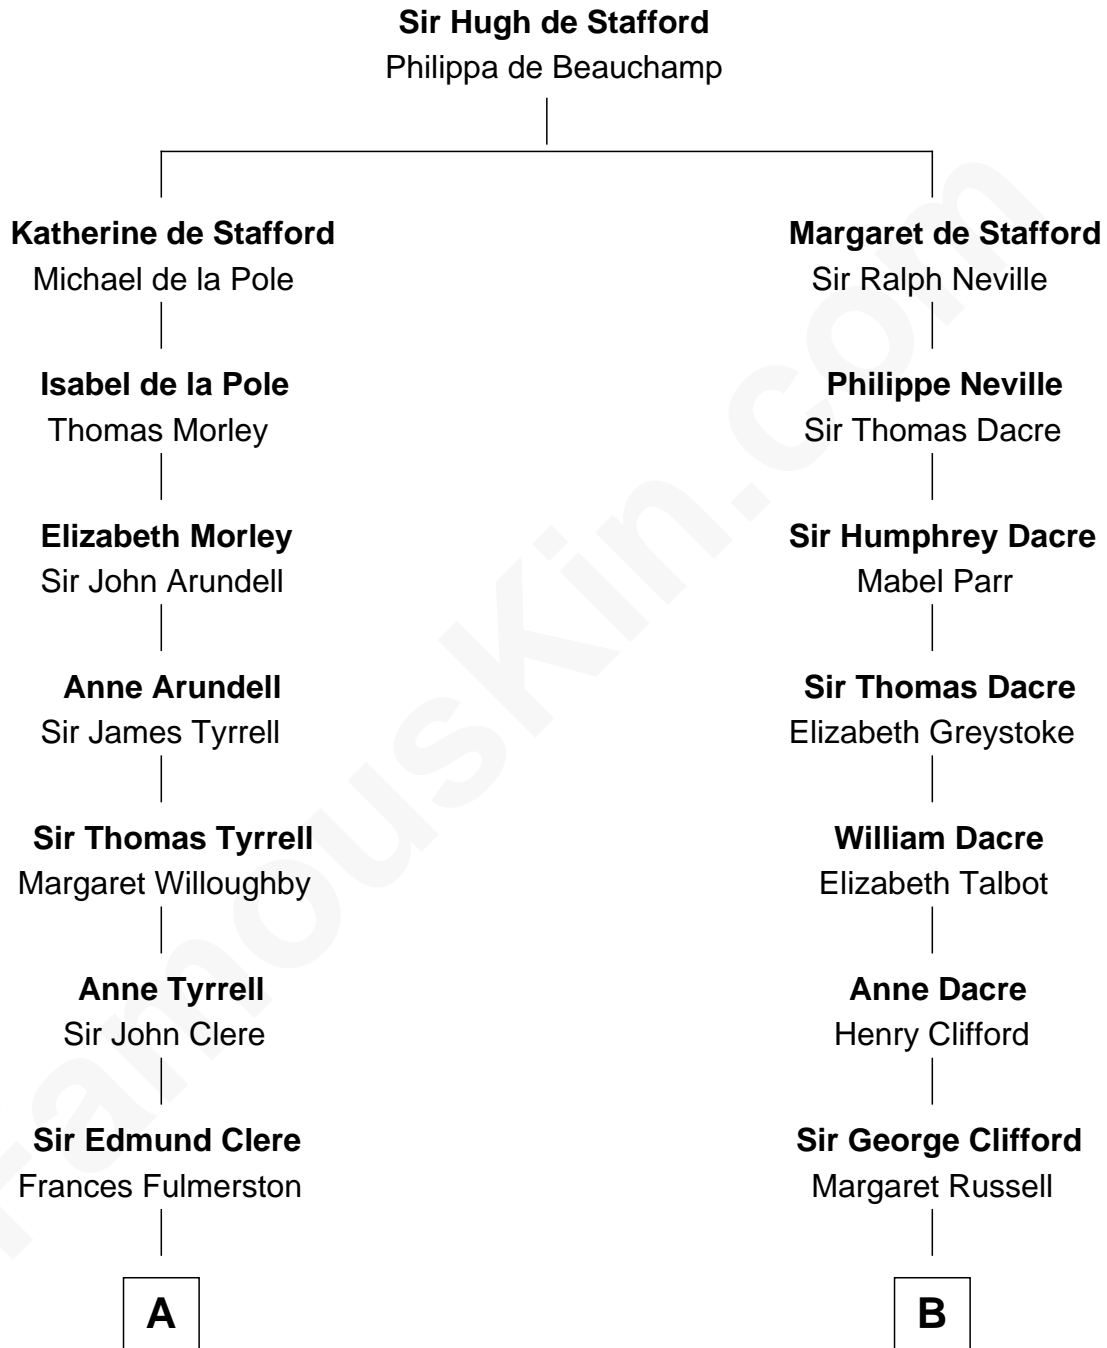

FamousKin.com
Relationship Chart of
Sydney Biddle Barrows
Mayflower Madam

19th cousin 2 times removed of

Kit Harington
 TV Actor - "Game of Thrones"

C

Helen Eva Ackley
William Gildersleeve Parke

Elizabeth Parke
Percy Ballantine

John Boyd Ballantine
Anne L. Crawford

Jeannette Ballantine
Donald Byers Barrows

Sydney Biddle Barrows
Mayflower Madam

D

Lavender Cecilia Denny
John Charles Dundas Harington

Sir David Richard Harington
Deborah Jane Catesby

Kit Harington
TV Actor - "Game of Thrones"