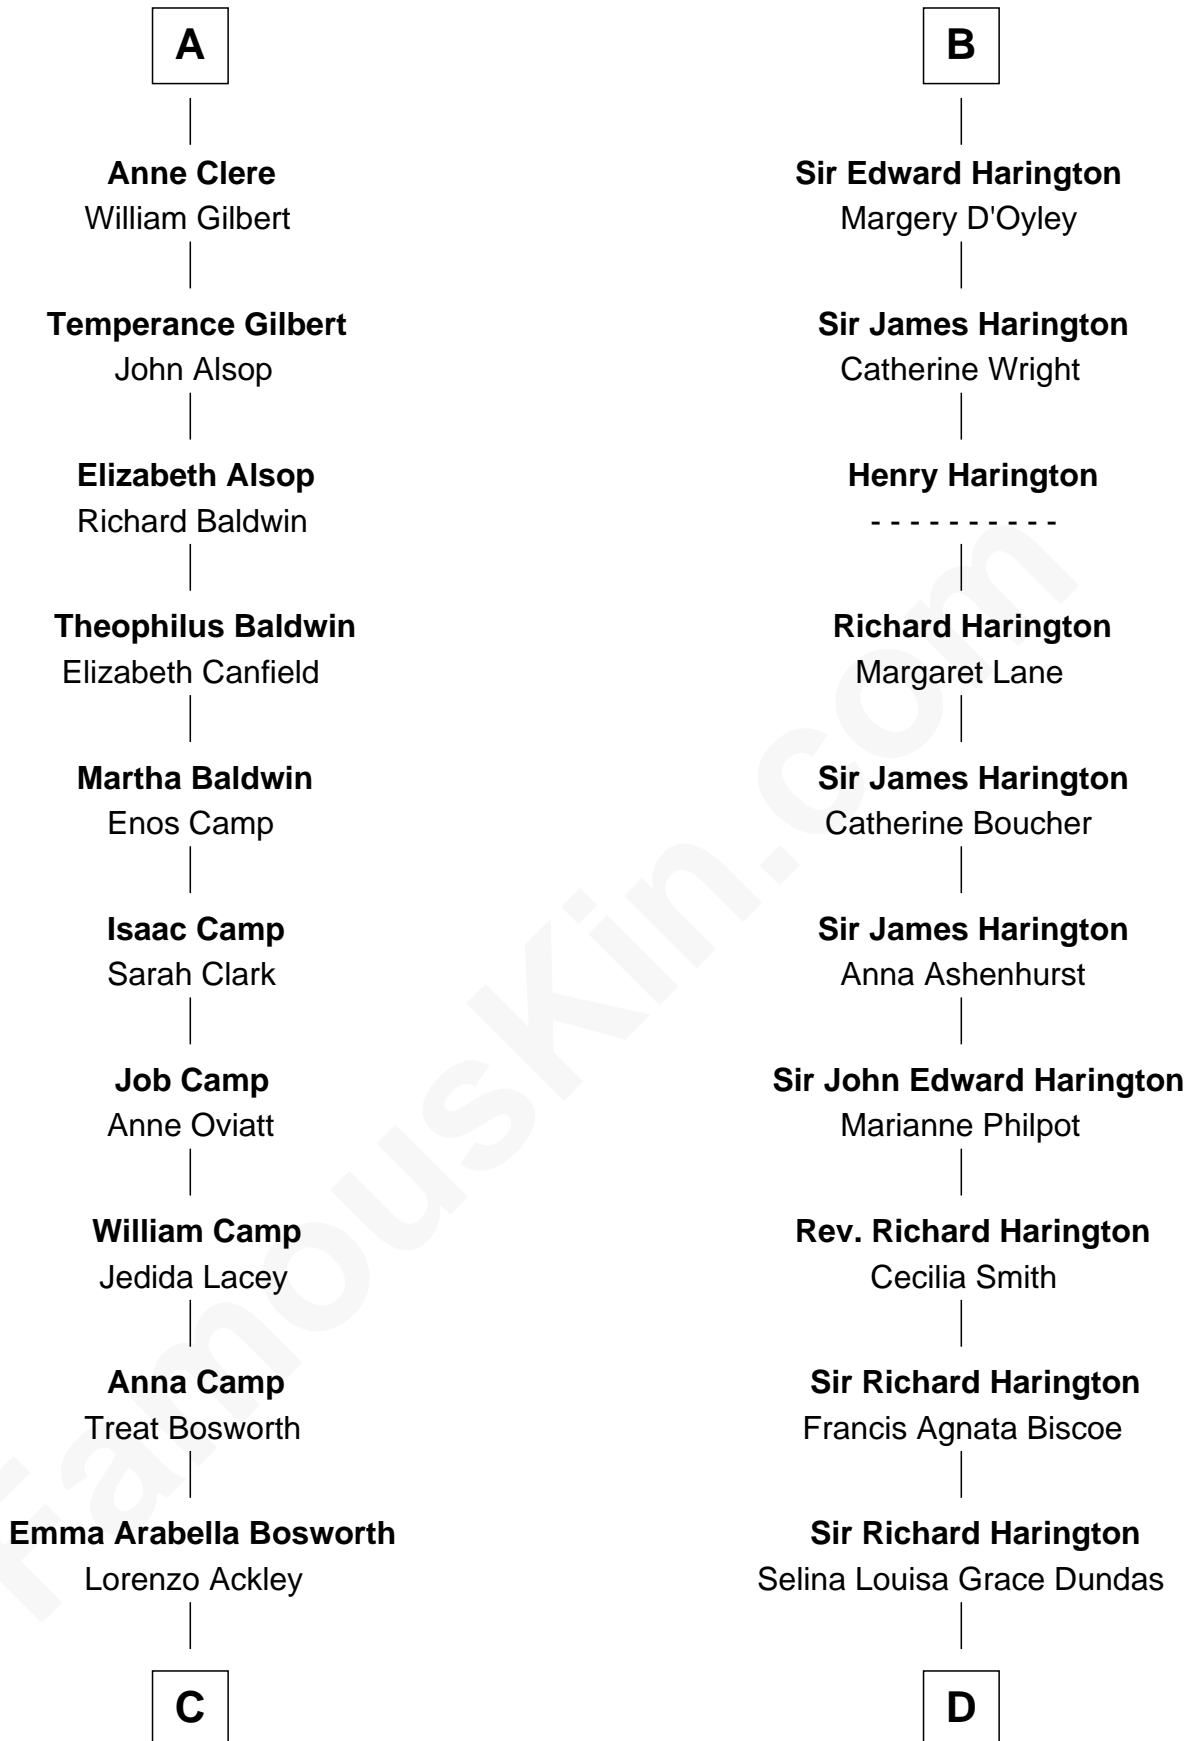

FamousKin.com

Relationship Chart of

Sydney Biddle Barrows

Mayflower Madam

19th cousin 2 times removed of

Kit Harington
TV Actor - "Game of Thrones"

C

Helen Eva Ackley
William Gildersleeve Parke