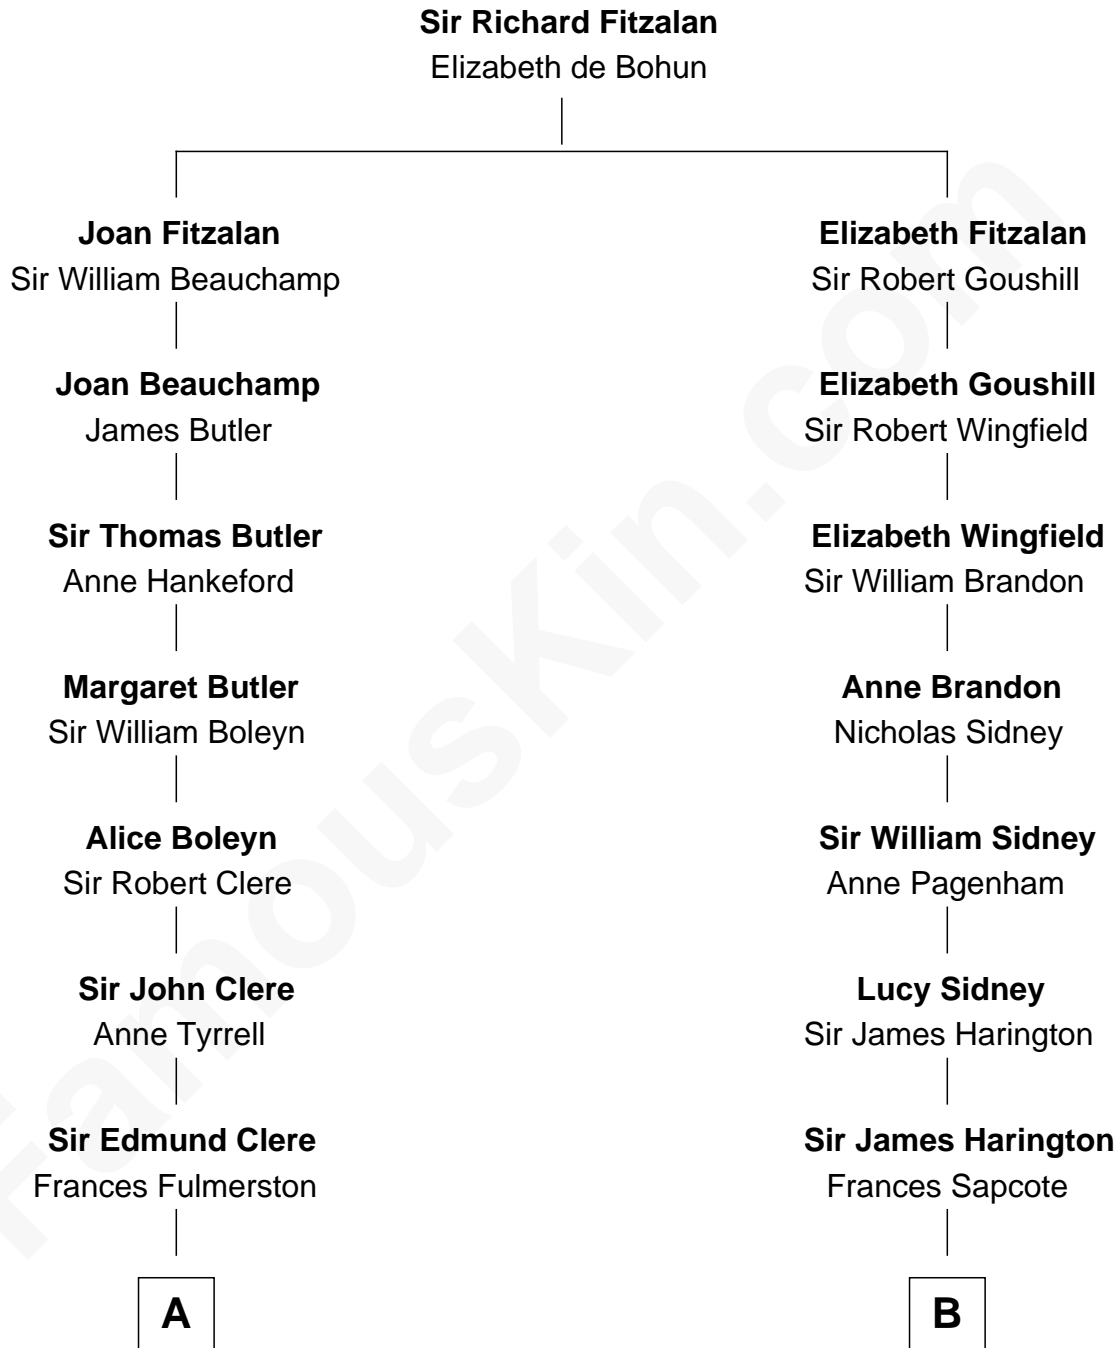

FamousKin.com

Relationship Chart of

Sydney Biddle Barrows

Mayflower Madam

19th cousin 2 times removed of

Kit Harington
TV Actor - "Game of Thrones"

C

Helen Eva Ackley
William Gildersleeve Parke

Elizabeth Parke
Percy Ballantine

John Boyd Ballantine
Anne L. Crawford

Jeannette Ballantine
Donald Byers Barrows

Sydney Biddle Barrows
Mayflower Madam

D

John Charles Dundas Harington
Lavender Cecilia Denny