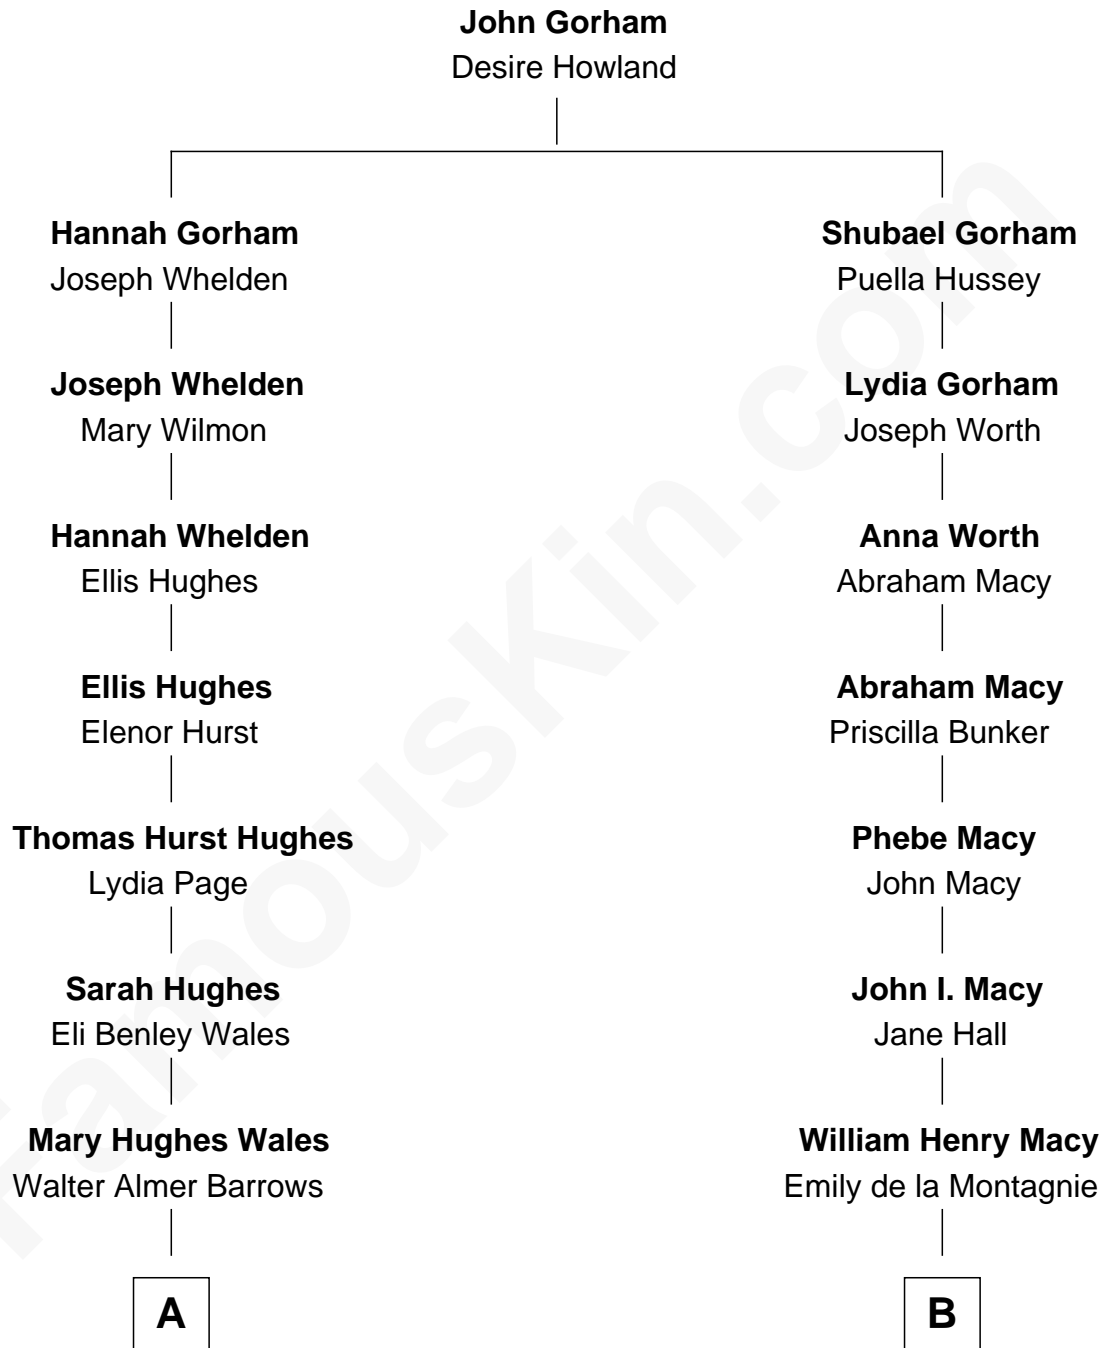

FamousKin.com

Relationship Chart of Sydney Biddle Barrows

Mayflower Madam

9th cousin 1 time removed of

William H. Macy

TV and Movie Actor

A

Walter Almer Barrows

Sarah Olive Byers

Donald Byers Barrows

Sydney Biddle

Donald Byers Barrows

Jeannette Ballantine

Sydney Biddle Barrows

Mayflower Madam

B