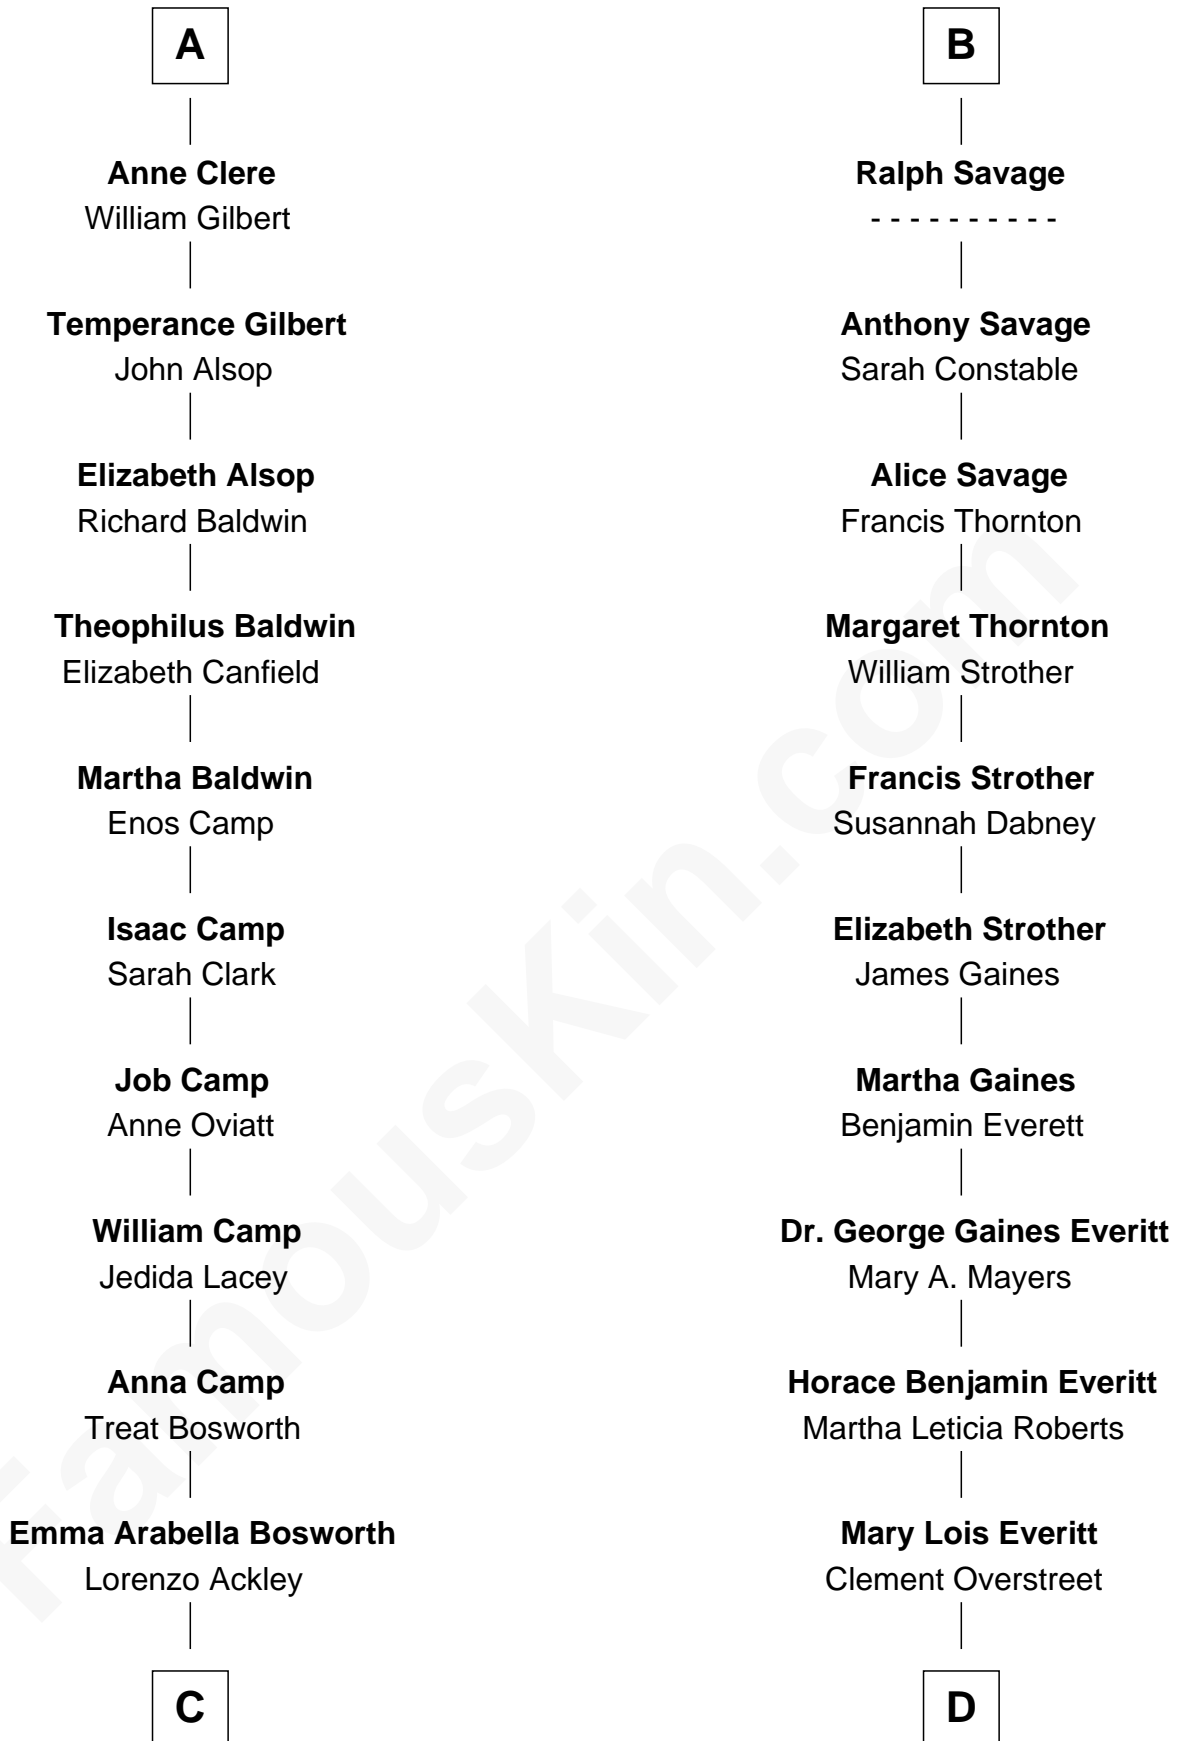

FamousKin.com

Relationship Chart of

Sydney Biddle Barrows

Mayflower Madam

18th cousin 3 times removed of

William H. Macy

TV and Movie Actor

Sir Richard Fitzalan

Sir Edmund Clere
Frances Fulmerston

A

Elizabeth Fitzalan
Sir Robert Goushill

Joan Goushill
Sir Thomas Stanley

Katherine Stanley
Sir John Savage

Sir Christopher Savage
Anne Stanley

Sir Christopher Savage
Anne Lygon

Francis Savage
Anne Sheldon

Walter Savage
Elizabeth Hall

B

C

Helen Eva Ackley
William Gildersleeve Parke

Elizabeth Parke
Percy Ballantine

John Boyd Ballantine
Anne L. Crawford

Jeannette Ballantine
Donald Byers Barrows