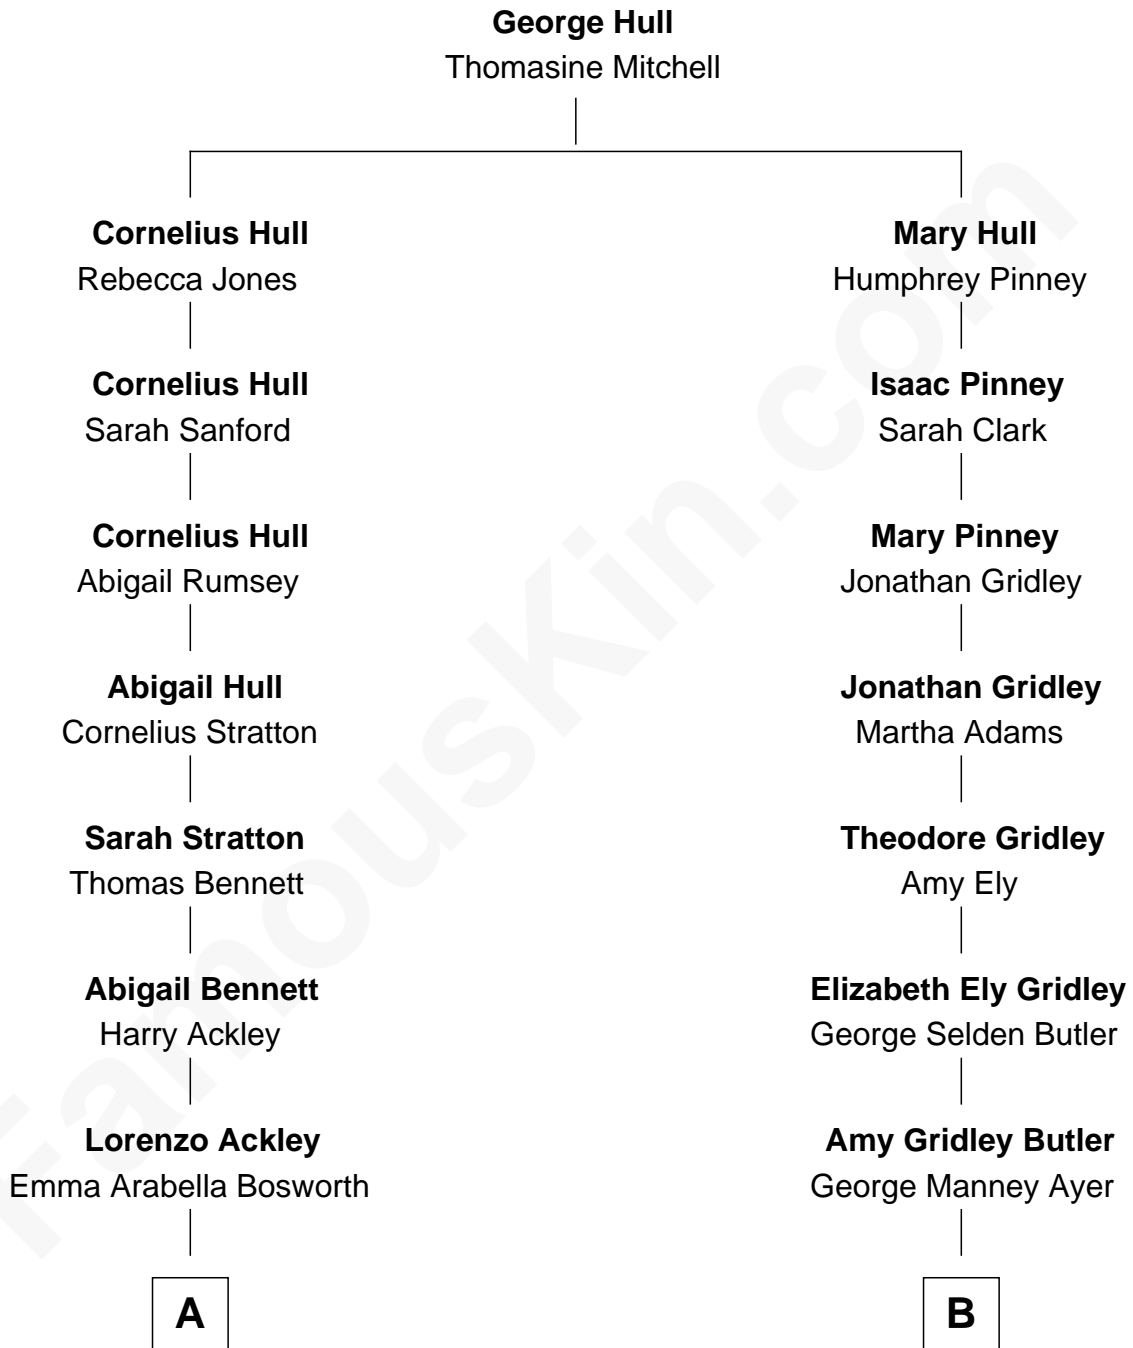

FamousKin.com
Relationship Chart of
Sydney Biddle Barrows
Mayflower Madam

9th cousin 2 times removed of

Gerald Ford
38th U.S. President

A

Helen Eva Ackley
William Gildersleeve Parke

Elizabeth Parke
Percy Ballantine

John Boyd Ballantine
Anne L. Crawford

Jeannette Ballantine
Donald Byers Barrows

Sydney Biddle Barrows
Mayflower Madam

B

Adele Augusta Ayer
Levi Addison Gardner

Dorothy Ayer Gardner
Leslie Lynch King

Gerald Ford
38th U.S. President