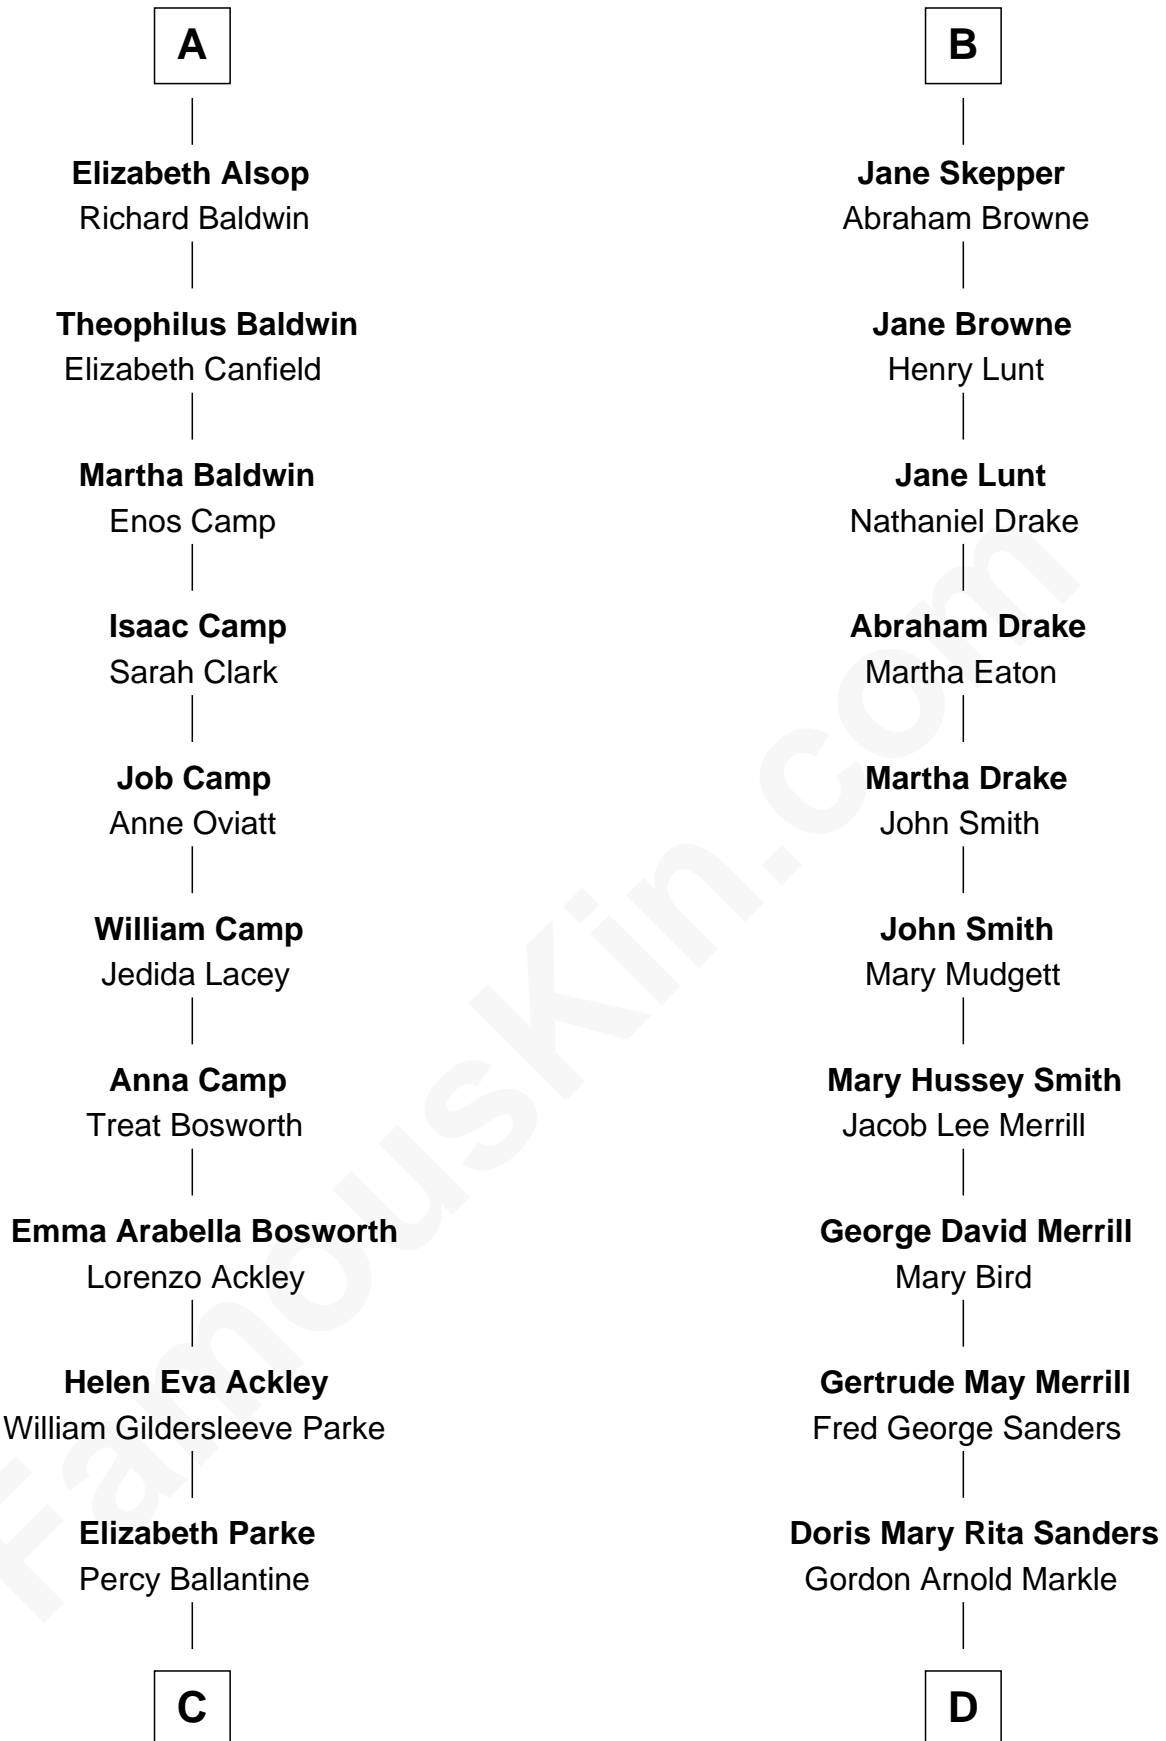

FamousKin.com

Relationship Chart of Sydney Biddle Barrows

Mayflower Madam

18th cousin 1 time removed of

Meghan Markle

Duchess of Sussex, TV Actress

Thomas Morley

Isabel de la Pole

C

John Boyd Ballantine

Anne L. Crawford

Jeannette Ballantine

Donald Byers Barrows

Sydney Biddle Barrows

Mayflower Madam

D