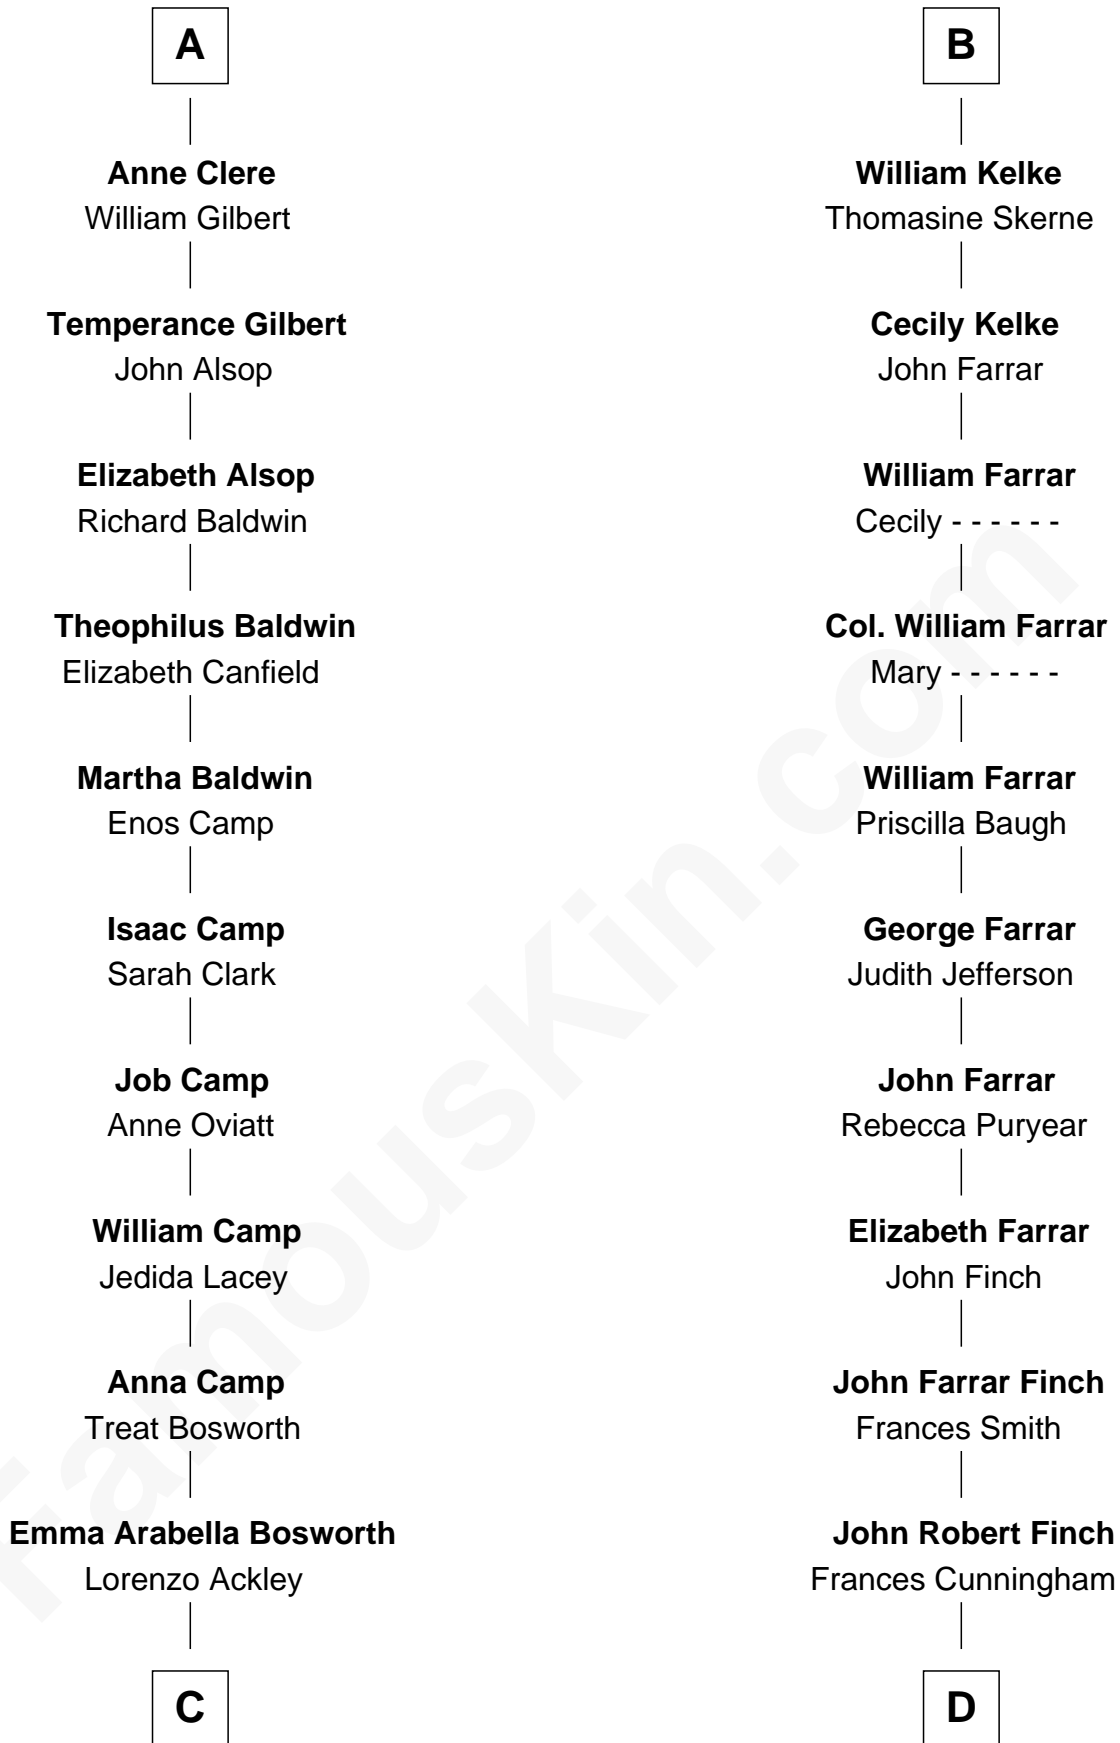

**FamousKin.com**  
**Relationship Chart of**  
**Sydney Biddle Barrows**  
*Mayflower Madam*

19th cousin 2 times removed of

**Harper Lee**  
*Author of To Kill a Mockingbird*

**C**

**Helen Eva Ackley**  
William Gildersleeve Parke

**Elizabeth Parke**  
Percy Ballantine

**John Boyd Ballantine**  
Anne L. Crawford

**Jeannette Ballantine**  
Donald Byers Barrows

**Sydney Biddle Barrows**  
*Mayflower Madam*

**D**

**James Cunningham Finch**  
Ellen Rivers Williams