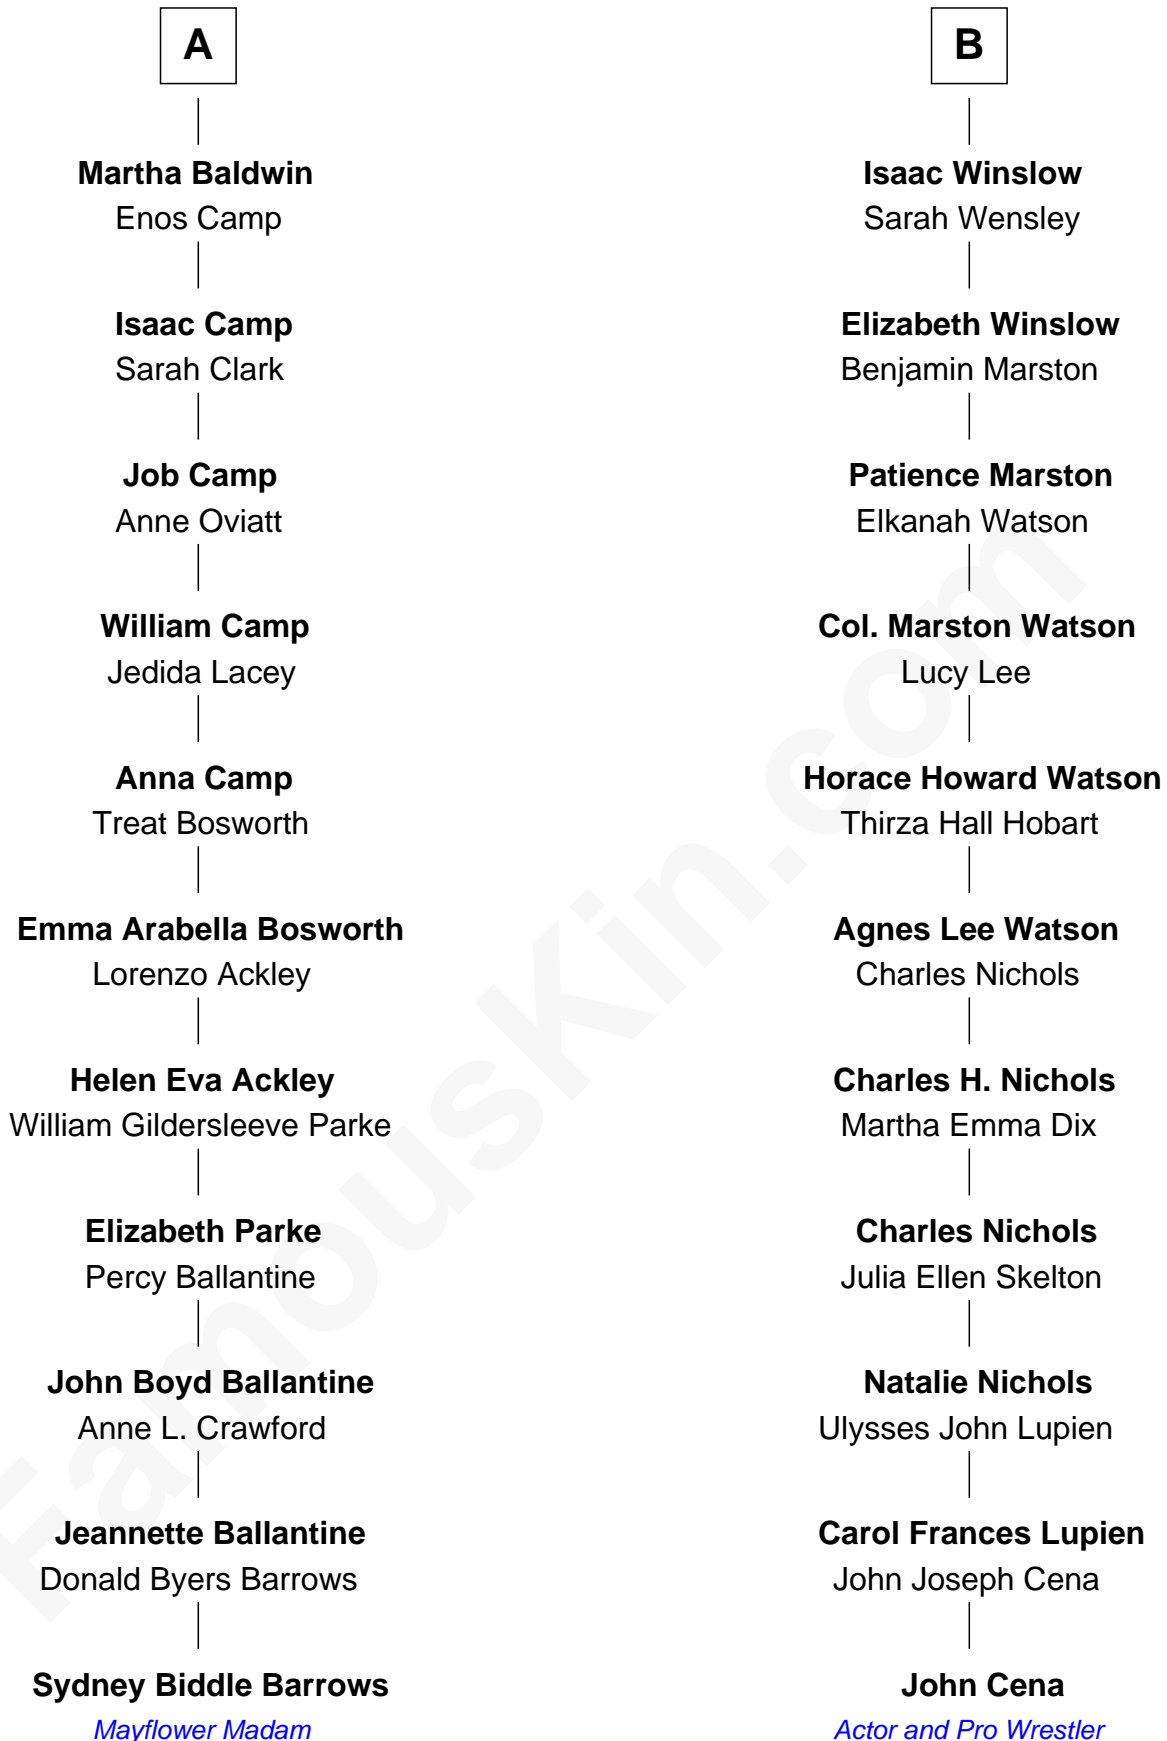

## Relationship Chart of

### Sydney Biddle Barrows

*Mayflower Madam*

17th cousin of

**John Cena**

*Movie Actor and WWE Pro Wrestler*

John Cena photo by [Edward Joseph Hersom II](#)