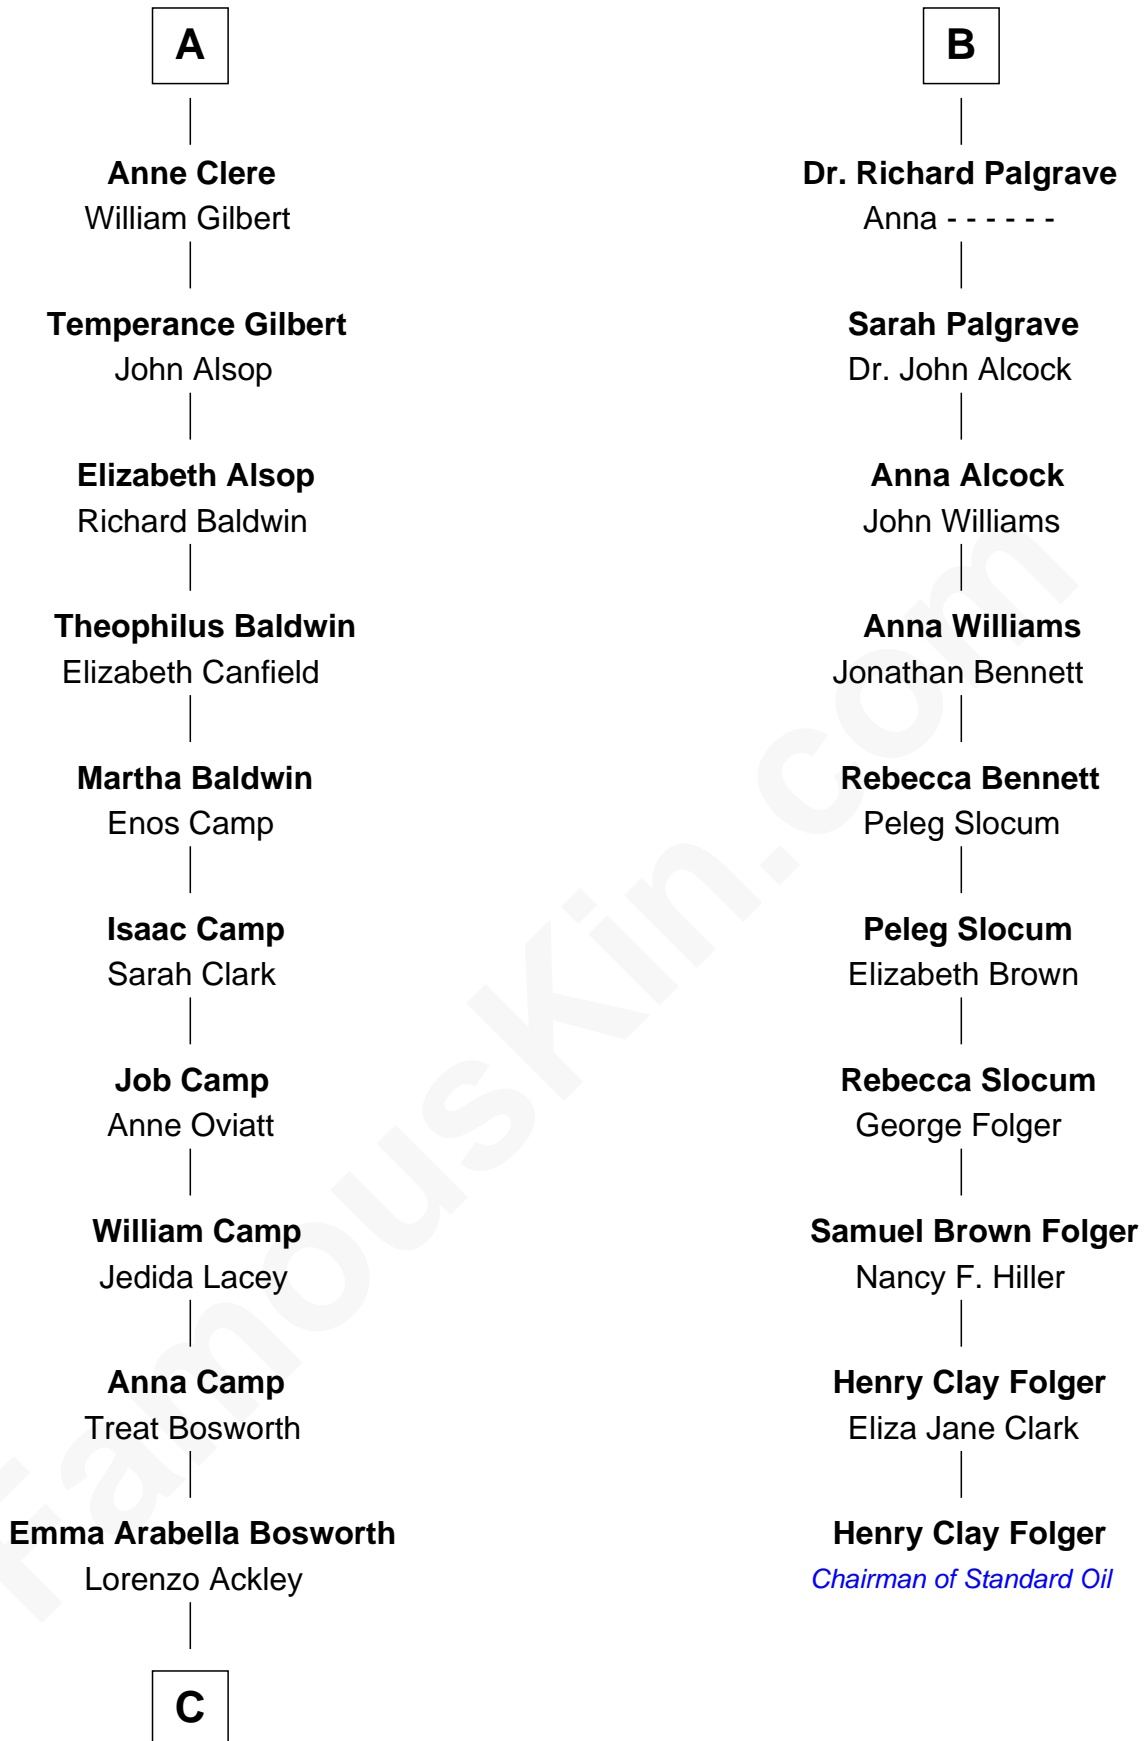

## Relationship Chart of Sydney Biddle Barrows

*Mayflower Madam*

16th cousin 5 times removed of

**Henry Clay Folger**

*Founder of Folger Shakespeare Library and Chairman of Standard Oil*

**Sir Richard Fitzalan**

Elizabeth de Bohun

**Joan Fitzalan**  
Sir William Beauchamp

**Joan Beauchamp**  
James Butler

**Sir Thomas Butler**  
Anne Hankeford

**Margaret Butler**  
Sir William Boleyn

**Alice Boleyn**  
Sir Robert Clere

**Sir John Clere**  
Anne Tyrrell

**Sir Edmund Clere**  
Frances Fulmerston

**A**

**Elizabeth Fitzalan**  
Sir Robert Goushill

**Elizabeth Goushill**  
Sir Robert Wingfield

**Elizabeth Wingfield**  
Sir William Brandon

**Eleanor Brandon**  
John Glemham

**Anne Glemham**  
Henry Palgrave

**Thomas Palgrave**  
Alice Gunton

**Rev. Edward Palgrave**

**B**

**C**

**Helen Eva Ackley**  
William Gildersleeve Parke

**Elizabeth Parke**  
Percy Ballantine