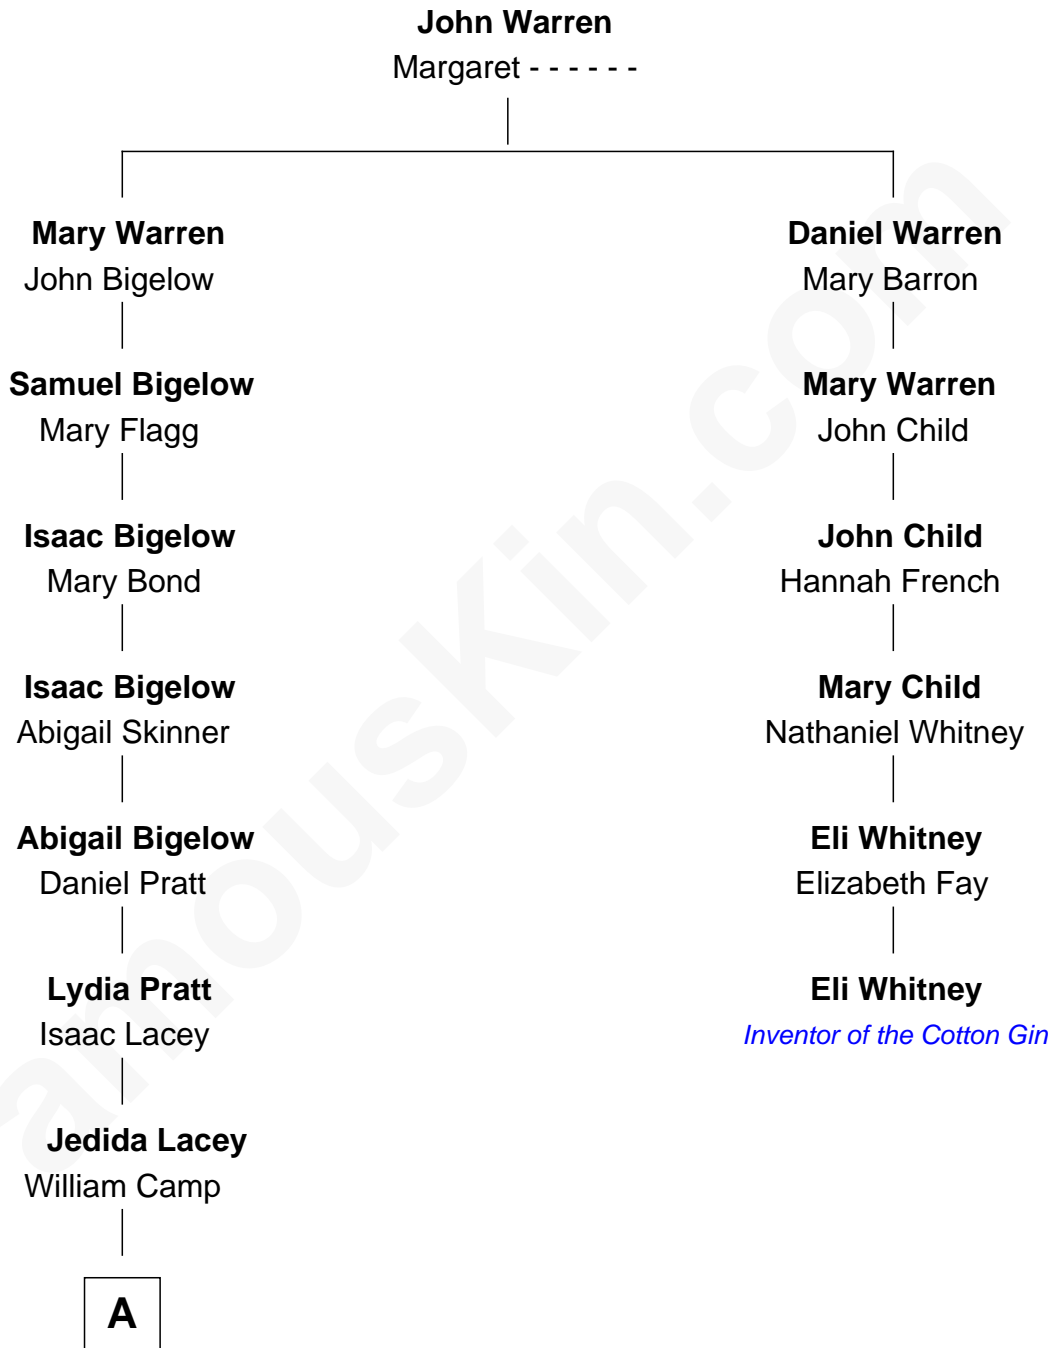

FamousKin.com

Relationship Chart of Sydney Biddle Barrows

Mayflower Madam

5th cousin 8 times removed of

Eli Whitney

Inventor of the Cotton Gin

A

—
Anna Camp

Treat Bosworth

—
Emma Arabella Bosworth

Lorenzo Ackley

—
Helen Eva Ackley

William Gildersleeve Parke

—
Elizabeth Parke

Percy Ballantine

—
John Boyd Ballantine

Anne L. Crawford

—
Jeannette Ballantine

Donald Byers Barrows

—
Sydney Biddle Barrows

Mayflower Madam