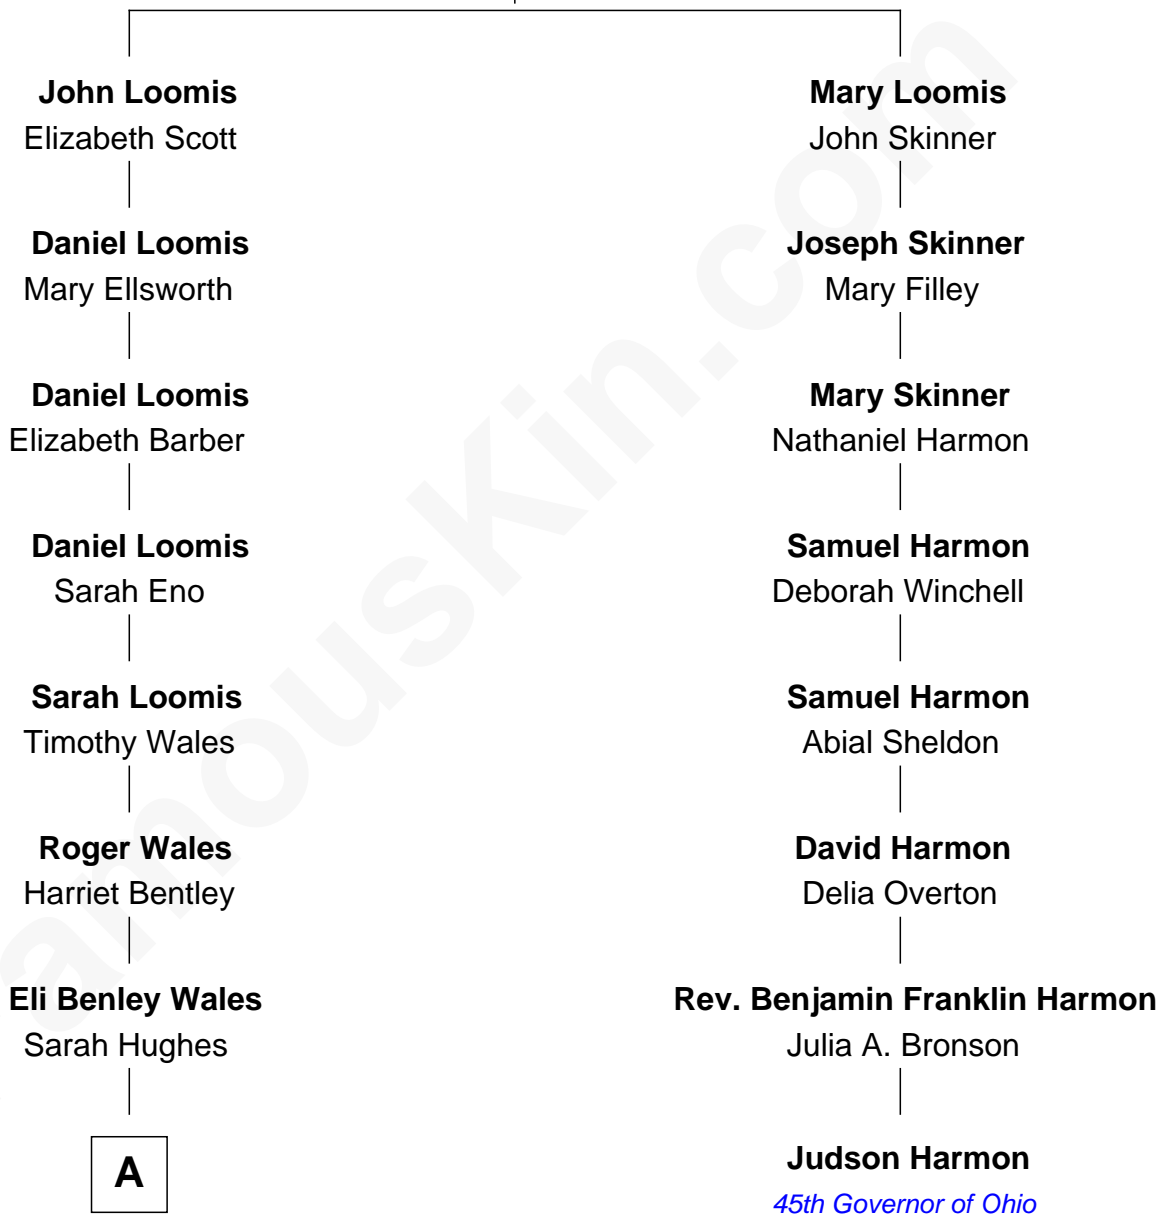

FamousKin.com

Relationship Chart of

Sydney Biddle Barrows

Mayflower Madam

7th cousin 4 times removed of

Judson Harmon

45th Governor of Ohio

Joseph Loomis

Mary White

A

—
Mary Hughes Wales
Walter Almer Barrows

—
Walter Almer Barrows
Sarah Olive Byers

—
Donald Byers Barrows
Sydney Biddle

—
Donald Byers Barrows
Jeannette Ballantine

—
Sydney Biddle Barrows
Mayflower Madam