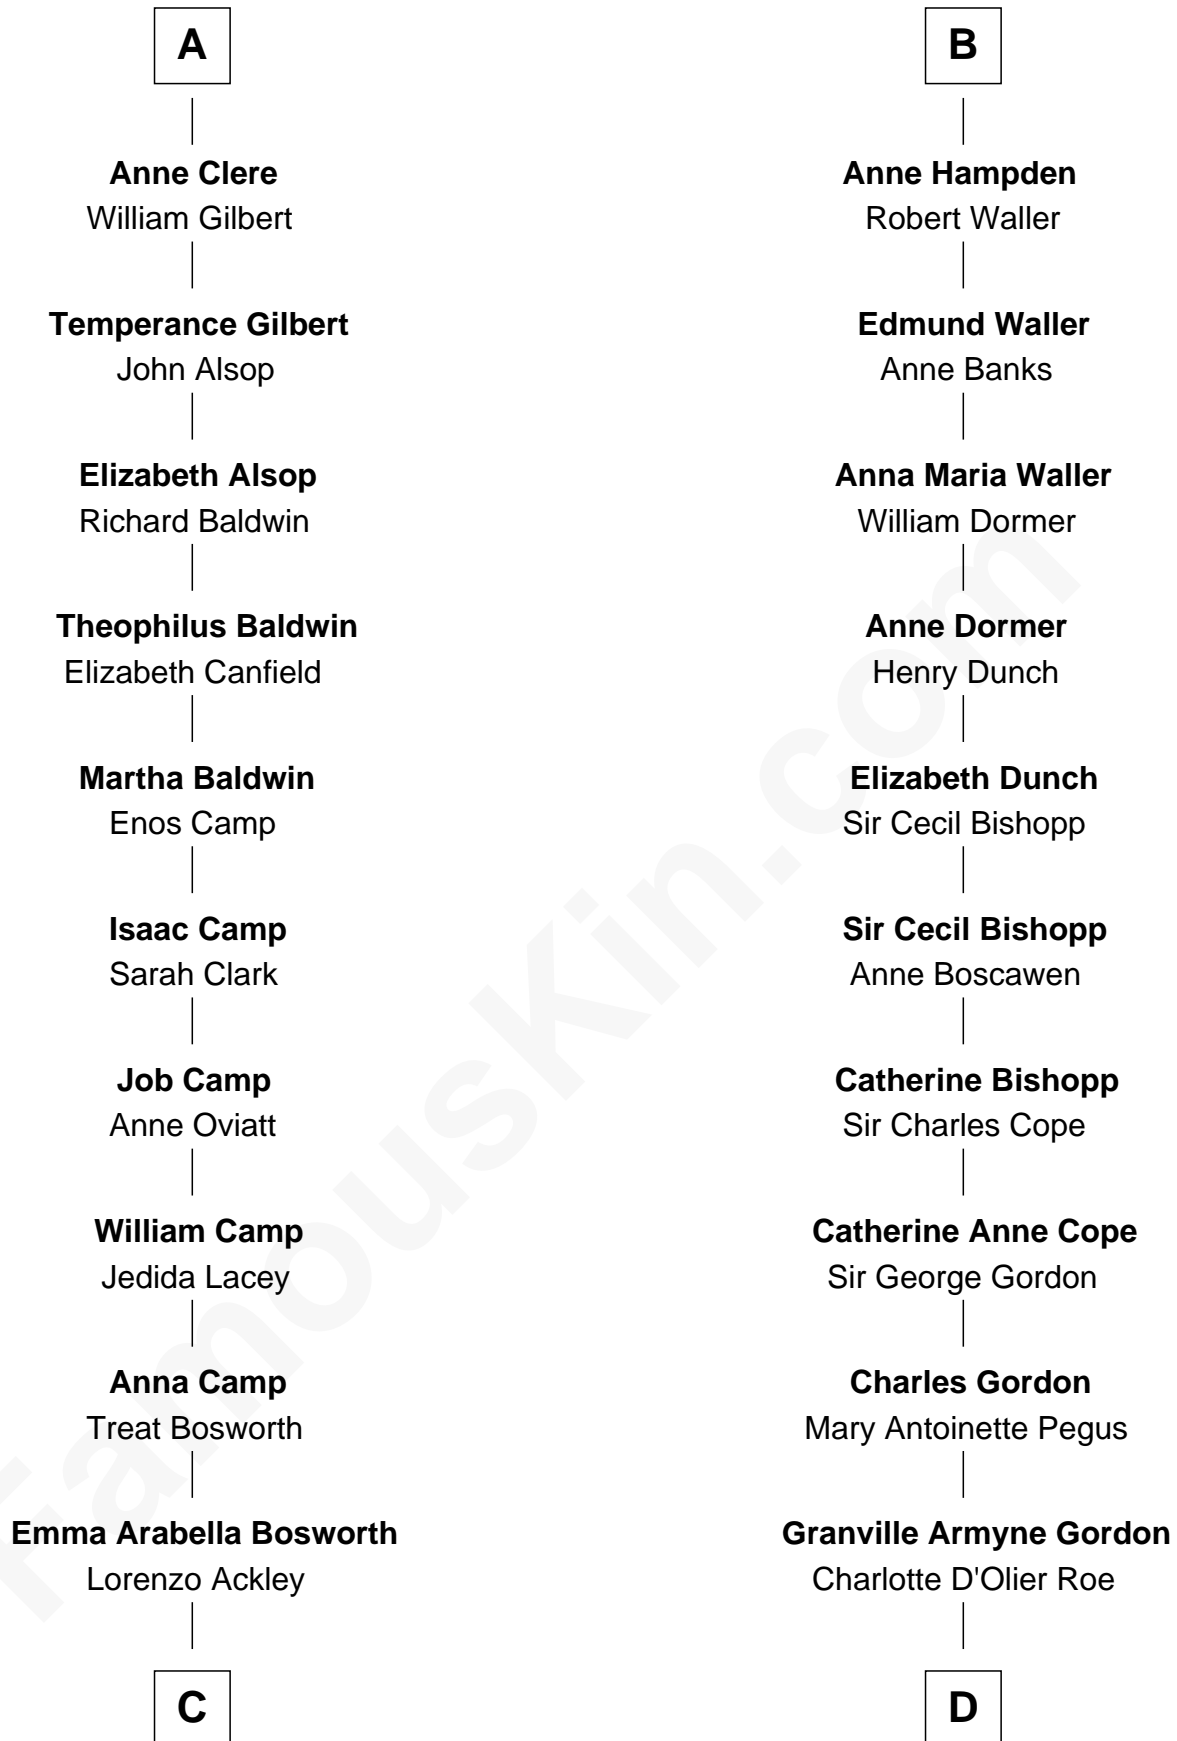

## Relationship Chart of Sydney Biddle Barrows

*Mayflower Madam*

21st cousin of

**Cara Delevingne**

*Fashion Model and Movie Actress*

**C**

**Helen Eva Ackley**  
William Gildersleeve Parke

**Elizabeth Parke**  
Percy Ballantine

**John Boyd Ballantine**  
Anne L. Crawford

**Jeannette Ballantine**  
Donald Byers Barrows

**Sydney Biddle Barrows**  
*Mayflower Madam*

**D**

**Armyne Evelyne Gordon**  
Sir Lionel Lawson Faudel-Phillips