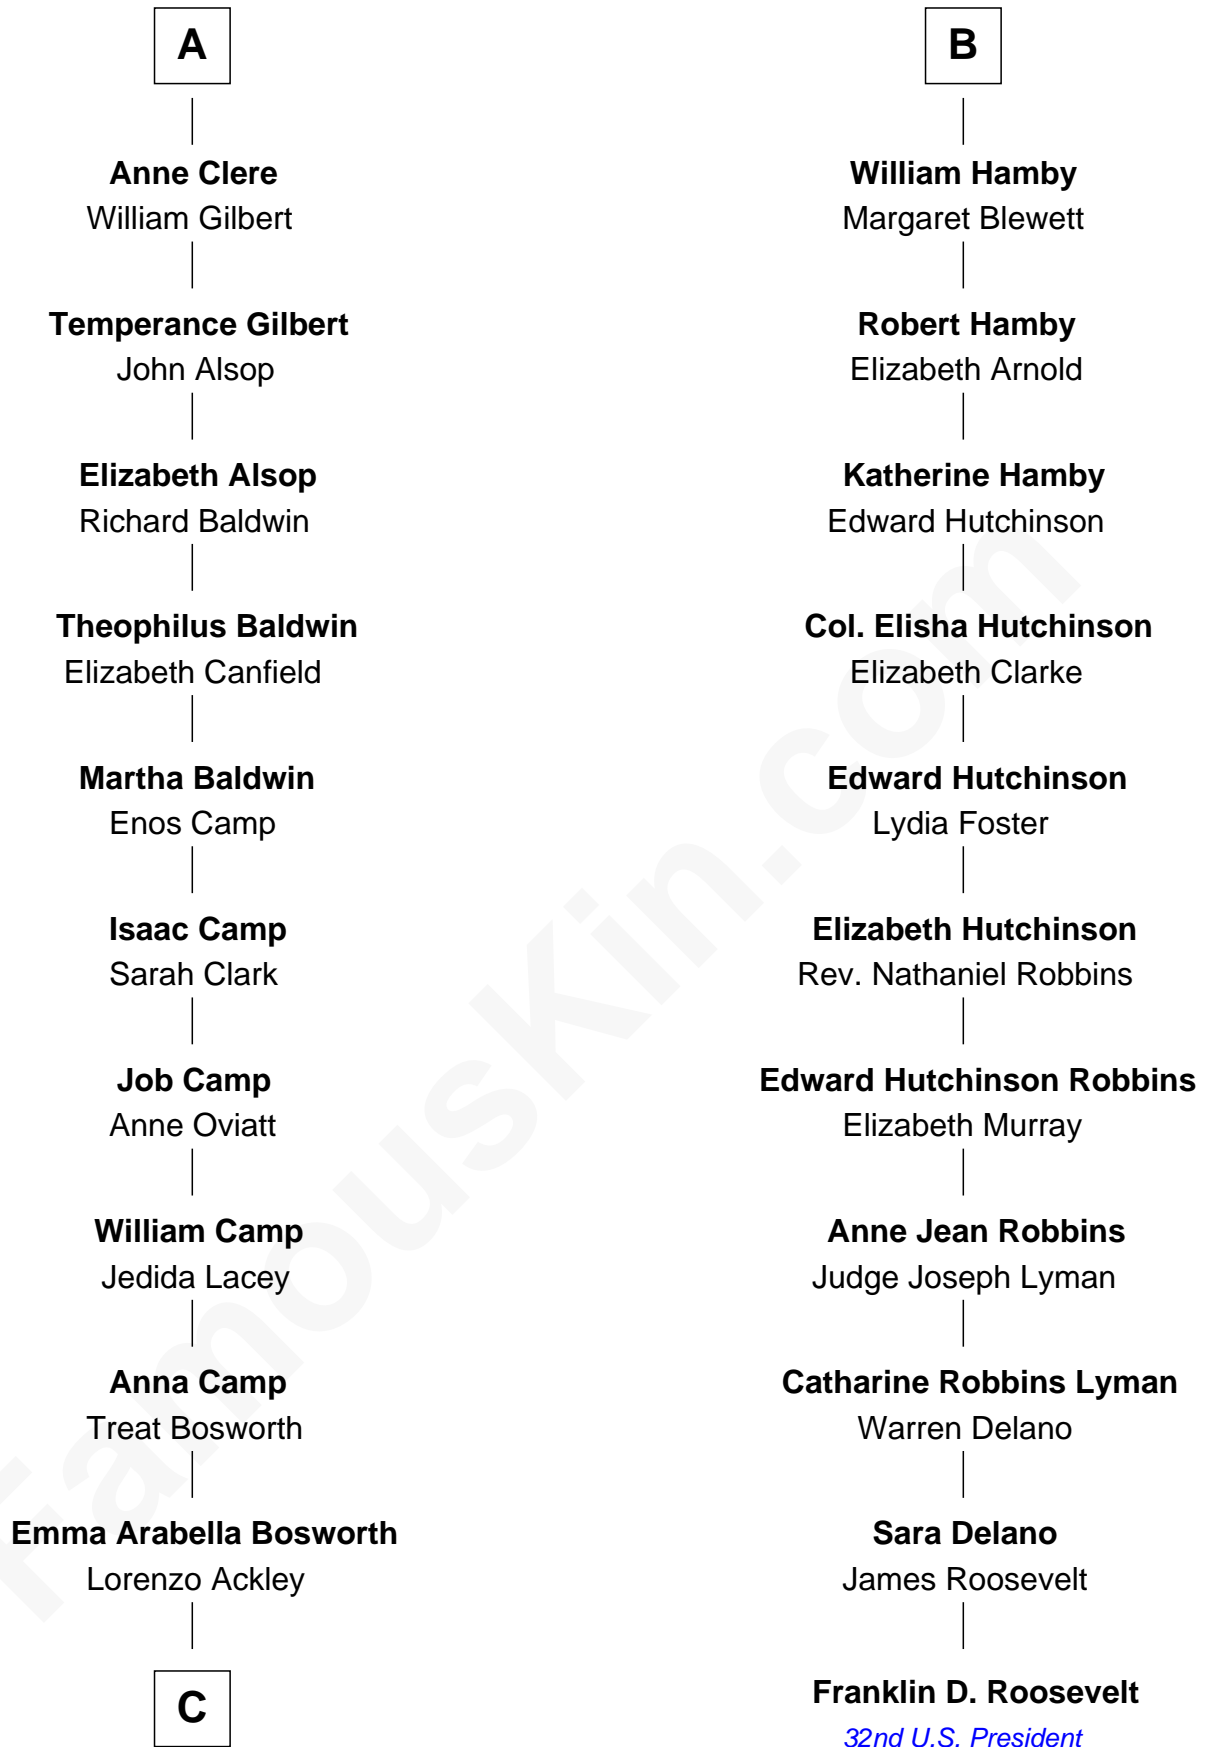

FamousKin.com
Relationship Chart of
Sydney Biddle Barrows
Mayflower Madam

17th cousin 4 times removed of

Franklin D. Roosevelt
32nd U.S. President

C

—
Helen Eva Ackley
William Gildersleeve Parke

—
Elizabeth Parke
Percy Ballantine