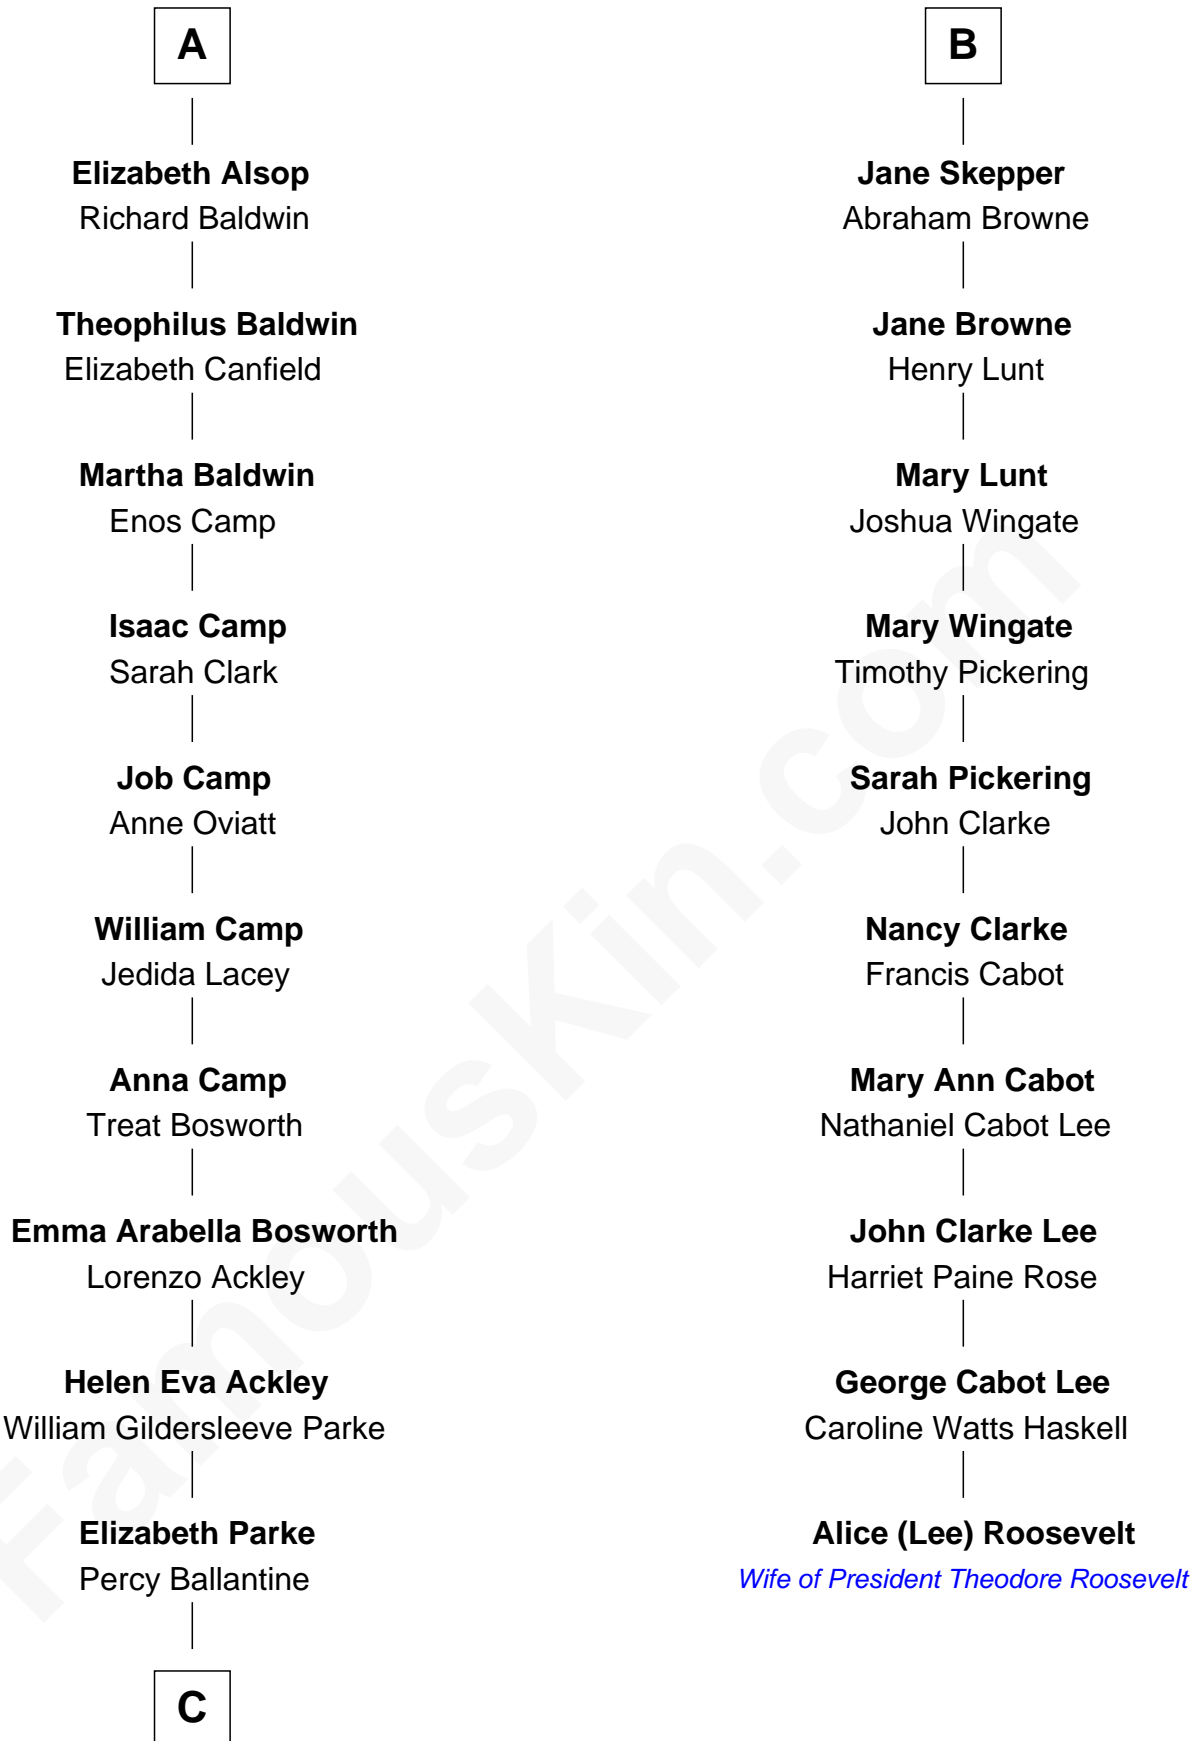

FamousKin.com
Relationship Chart of
Sydney Biddle Barrows

Mayflower Madam

16th cousin 3 times removed of

Alice (Lee) Roosevelt

First Wife of President Theodore Roosevelt

C

—
John Boyd Ballantine

Anne L. Crawford

—
Jeannette Ballantine

Donald Byers Barrows

—
Sydney Biddle Barrows

Mayflower Madam