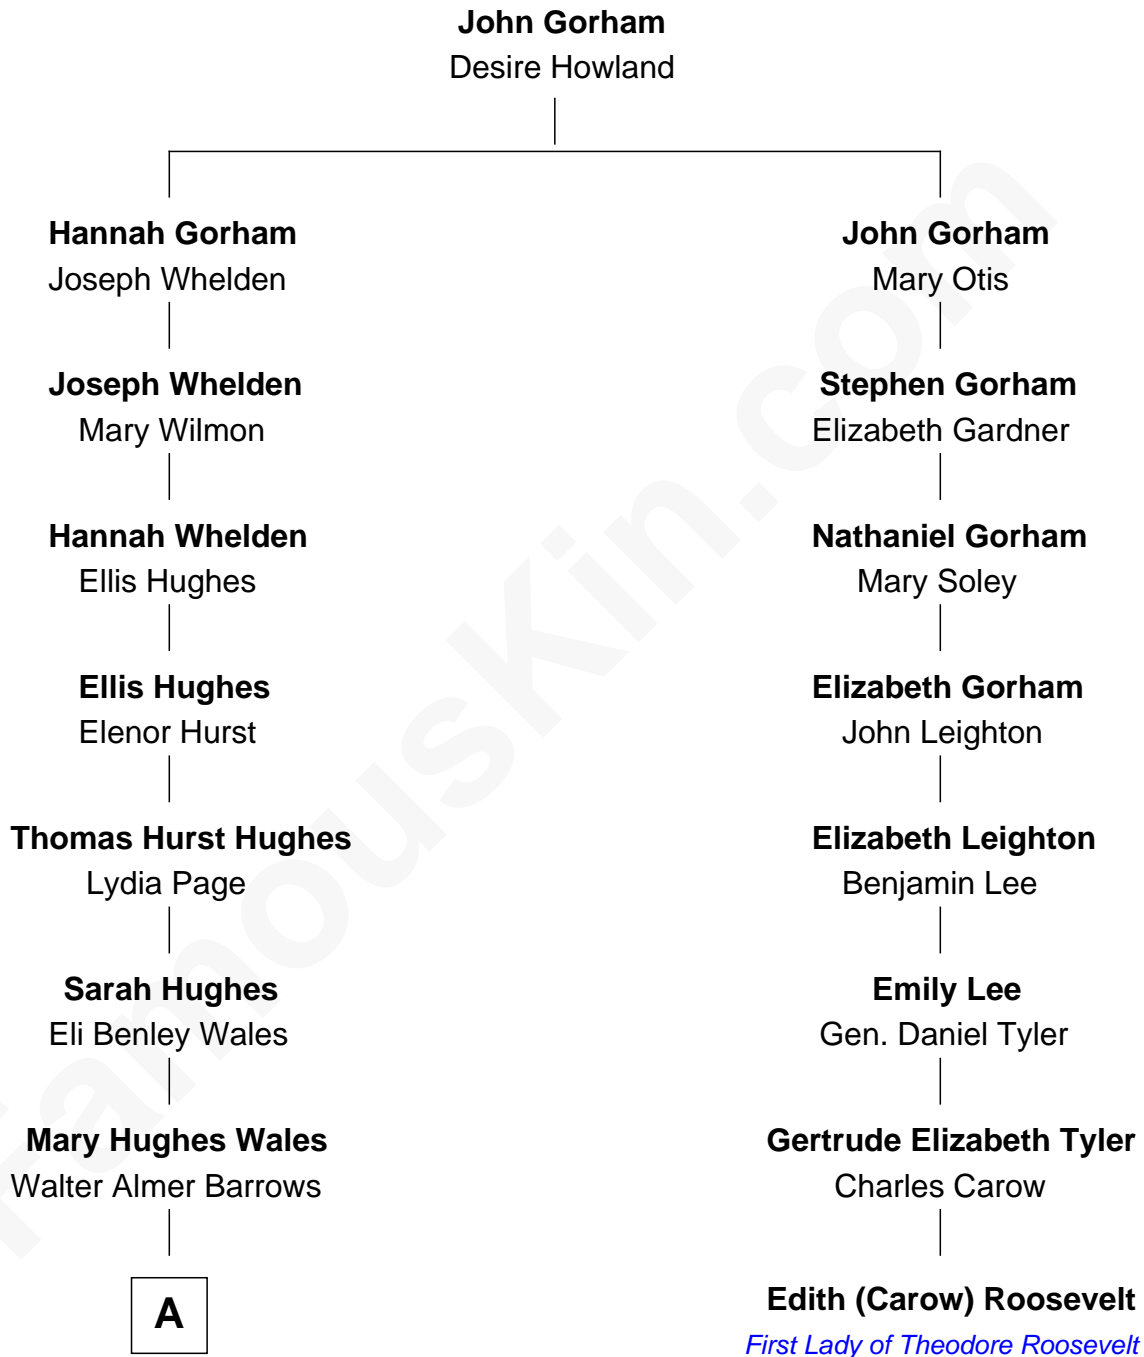

FamousKin.com
Relationship Chart of
Sydney Biddle Barrows
Mayflower Madam

7th cousin 3 times removed of

Edith (Carow) Roosevelt
First Lady of President Theodore Roosevelt

A

—
Walter Almer Barrows

Sarah Olive Byers

—
Donald Byers Barrows

Sydney Biddle

—
Donald Byers Barrows

Jeannette Ballantine

—
Sydney Biddle Barrows

Mayflower Madam

FamousKin.com