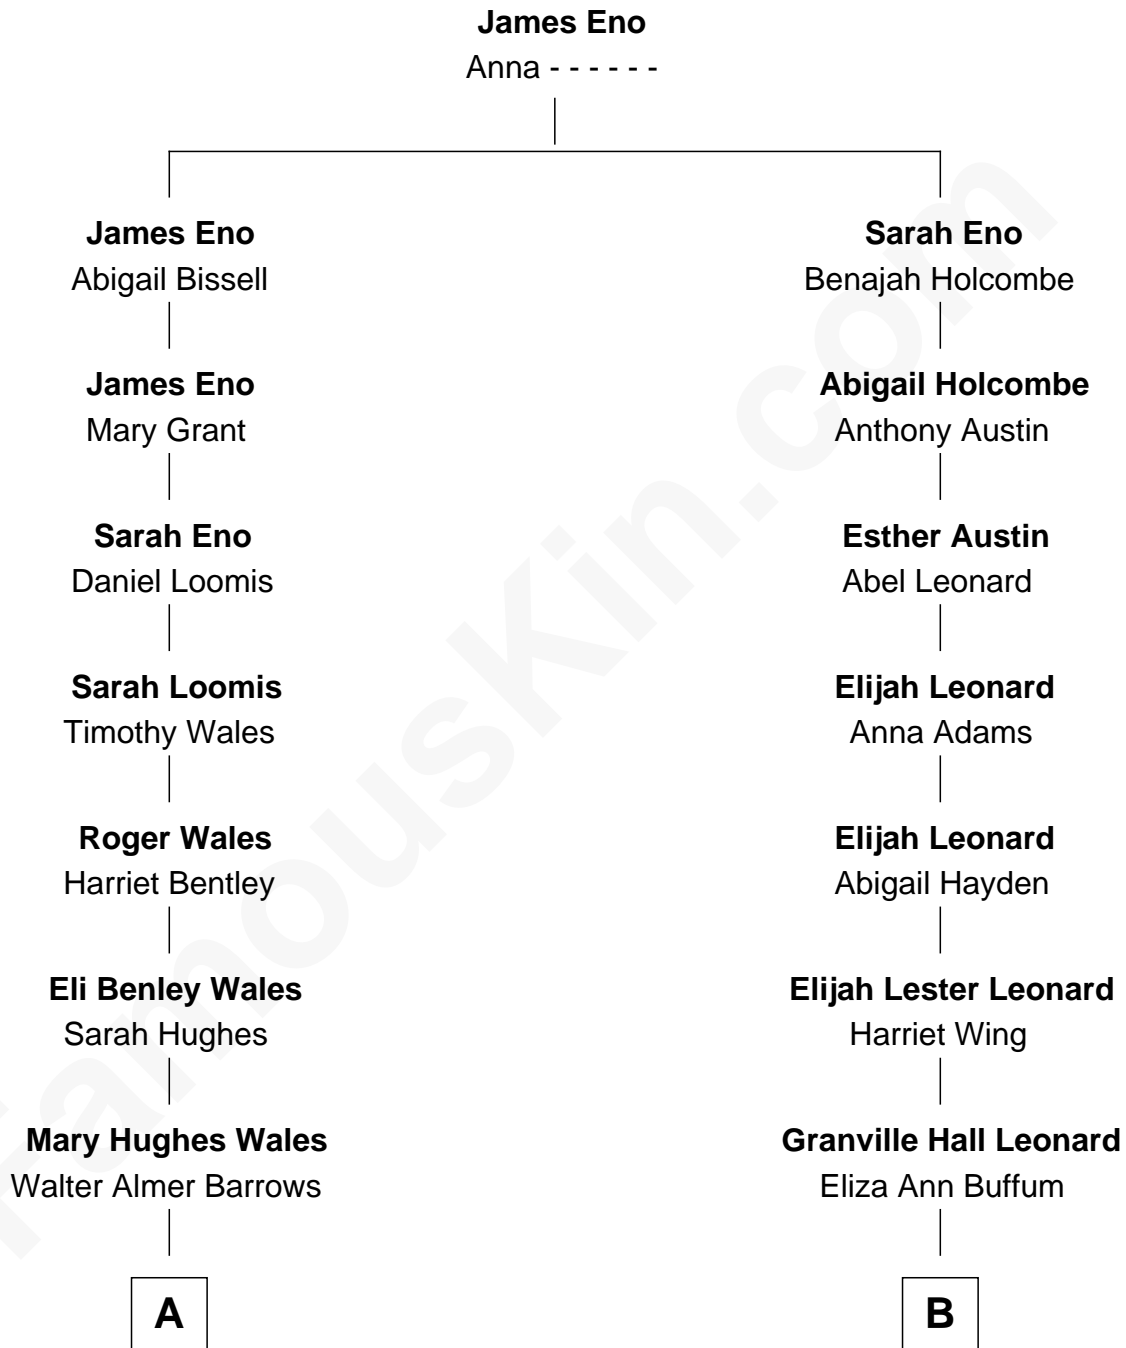

FamousKin.com

Relationship Chart of Sydney Biddle Barrows

Mayflower Madam

10th cousin of

James Taylor

Singer-Songwriter

A

Walter Almer Barrows

Sarah Olive Byers

Donald Byers Barrows

Sydney Biddle

Donald Byers Barrows

Jeannette Ballantine

Sydney Biddle Barrows

Mayflower Madam

B

Emily Roxanna Leonard

Stanford Lyman Haynes

Theodosia Haynes

Alexander Taylor

Dr. Isaac Montrose Taylor

Gertrude Arline Woodard

James Taylor

Singer-Songwriter