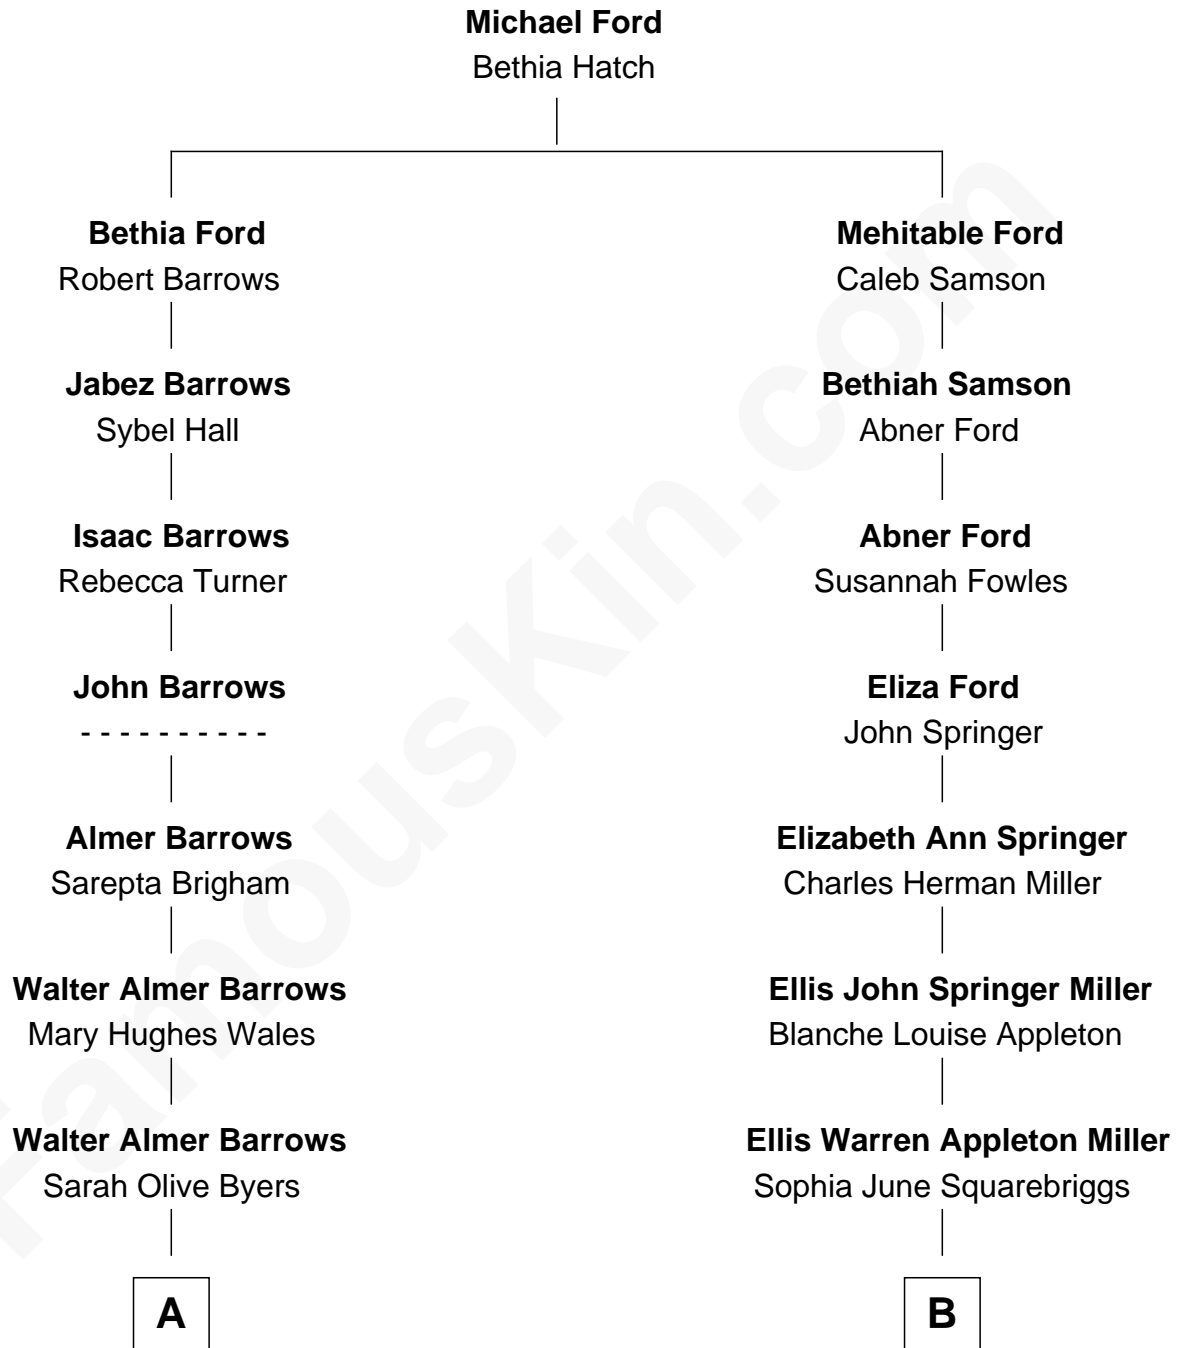

FamousKin.com
Relationship Chart of
Sydney Biddle Barrows
Mayflower Madam

8th cousin 1 time removed of
Marie-Chantal Miller
Crown Princess of Greece

FamousKin.com