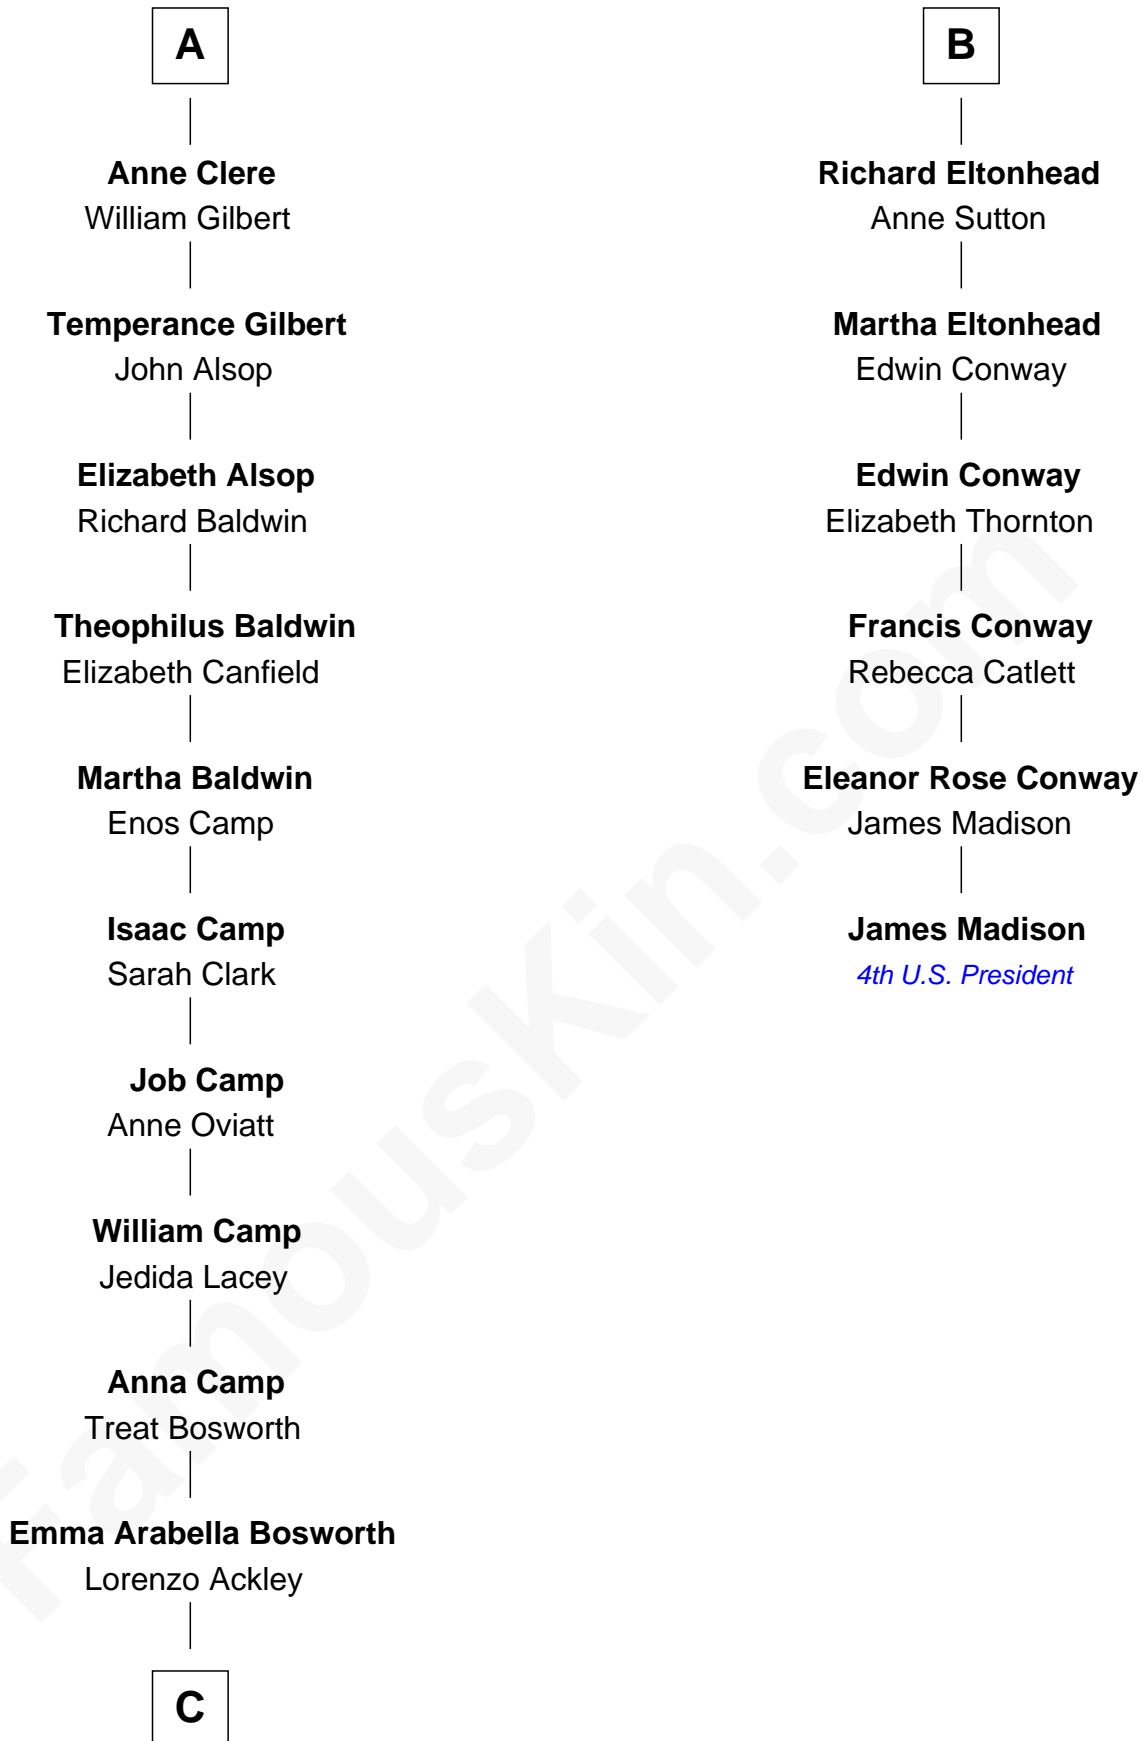

FamousKin.com

Relationship Chart of Sydney Biddle Barrows

Mayflower Madam

12th cousin 9 times removed of

James Madison

4th U.S. President

Sir Richard Fitzalan

Elizabeth de Bohun

Joan Fitzalan
Sir William Beauchamp

Joan Beauchamp
James Butler

Sir Thomas Butler
Anne Hankeford

Margaret Butler
Sir William Boleyn

Alice Boleyn
Sir Robert Clere

Sir John Clere
Anne Tyrrell

Sir Edmund Clere
Frances Fulmerston

A

Elizabeth Fitzalan
Sir Robert Goushill

Joan Goushill
Sir Thomas Stanley

Katherine Stanley
Sir John Savage

Dulcia Savage
Sir Henry Bold

Maud Bold
Thomas Gerard

Jennet Gerard
Richard Eltonhead

William Eltonhead
Anne Bowers

B

C

Helen Eva Ackley
William Gildersleeve Parke

Elizabeth Parke
Percy Ballantine

John Boyd Ballantine
Anne L. Crawford

Jeannette Ballantine
Donald Byers Barrows

Sydney Biddle Barrows
Mayflower Madam

FamousKin.com