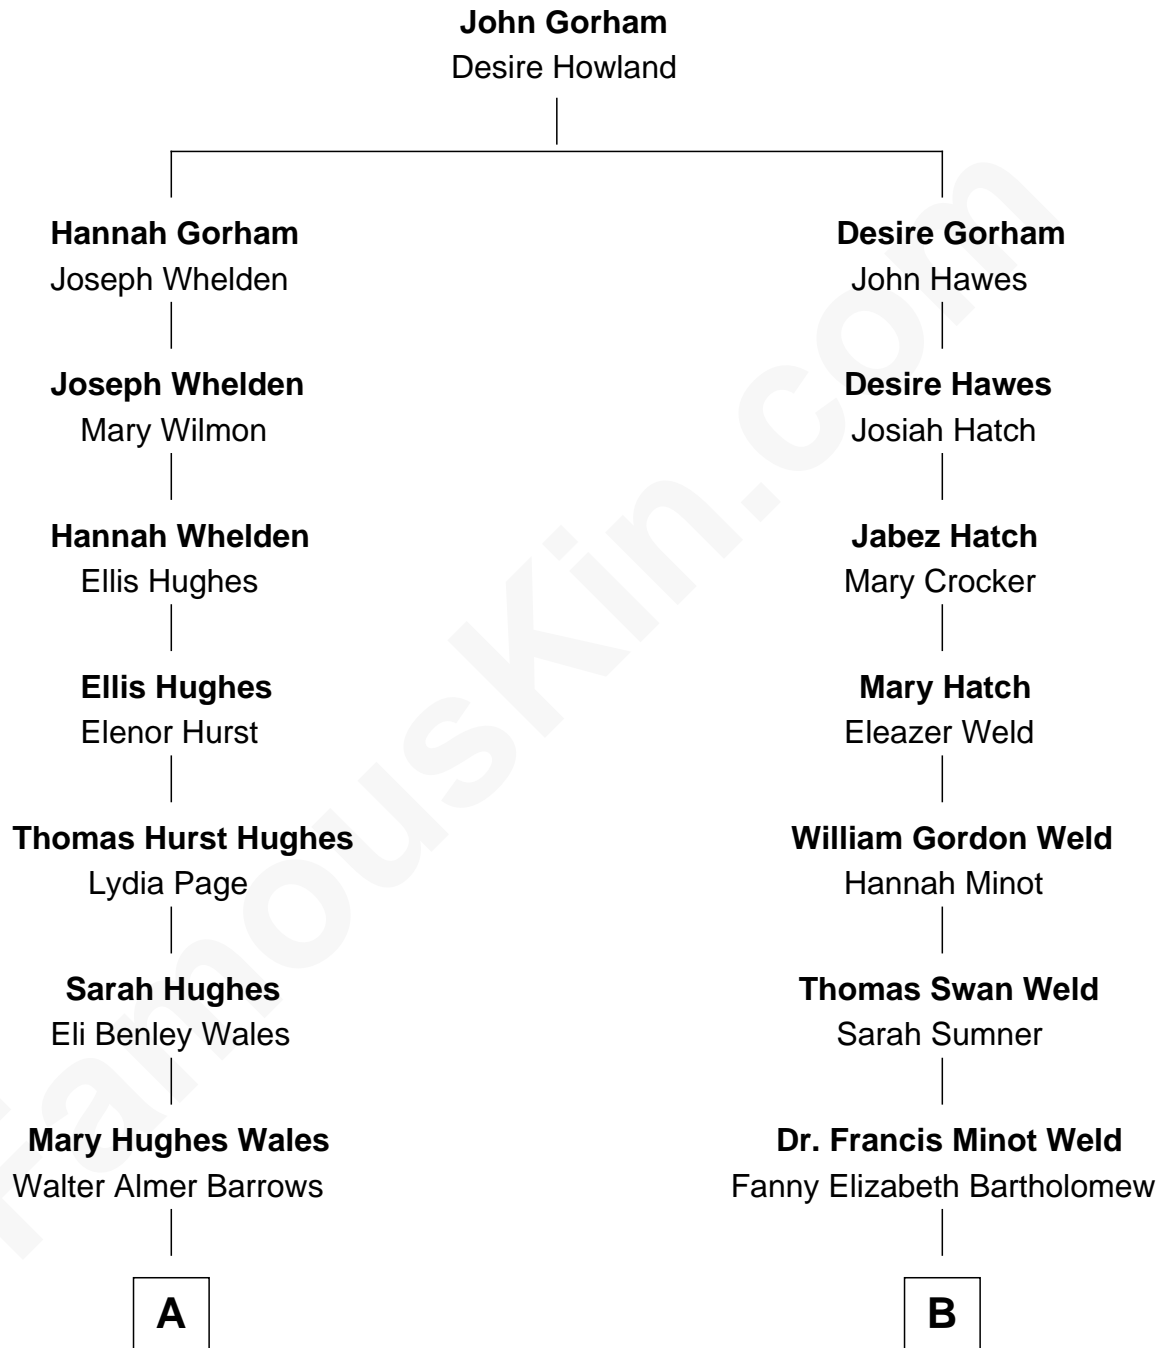

**FamousKin.com**  
**Relationship Chart of**  
**Sydney Biddle Barrows**  
*Mayflower Madam*

9th cousin 1 time removed of

**Bill Weld**  
*68th Governor of Massachusetts*

**A**

**Walter Almer Barrows**

Sarah Olive Byers

**Donald Byers Barrows**

Sydney Biddle

**Donald Byers Barrows**

Jeannette Ballantine

**Sydney Biddle Barrows**

*Mayflower Madam*

**B**

**Francis Minot Weld**

Margaret Low White

**David Weld**

Mary Blake Nichols

**Bill Weld**

*68th Governor of Massachusetts*