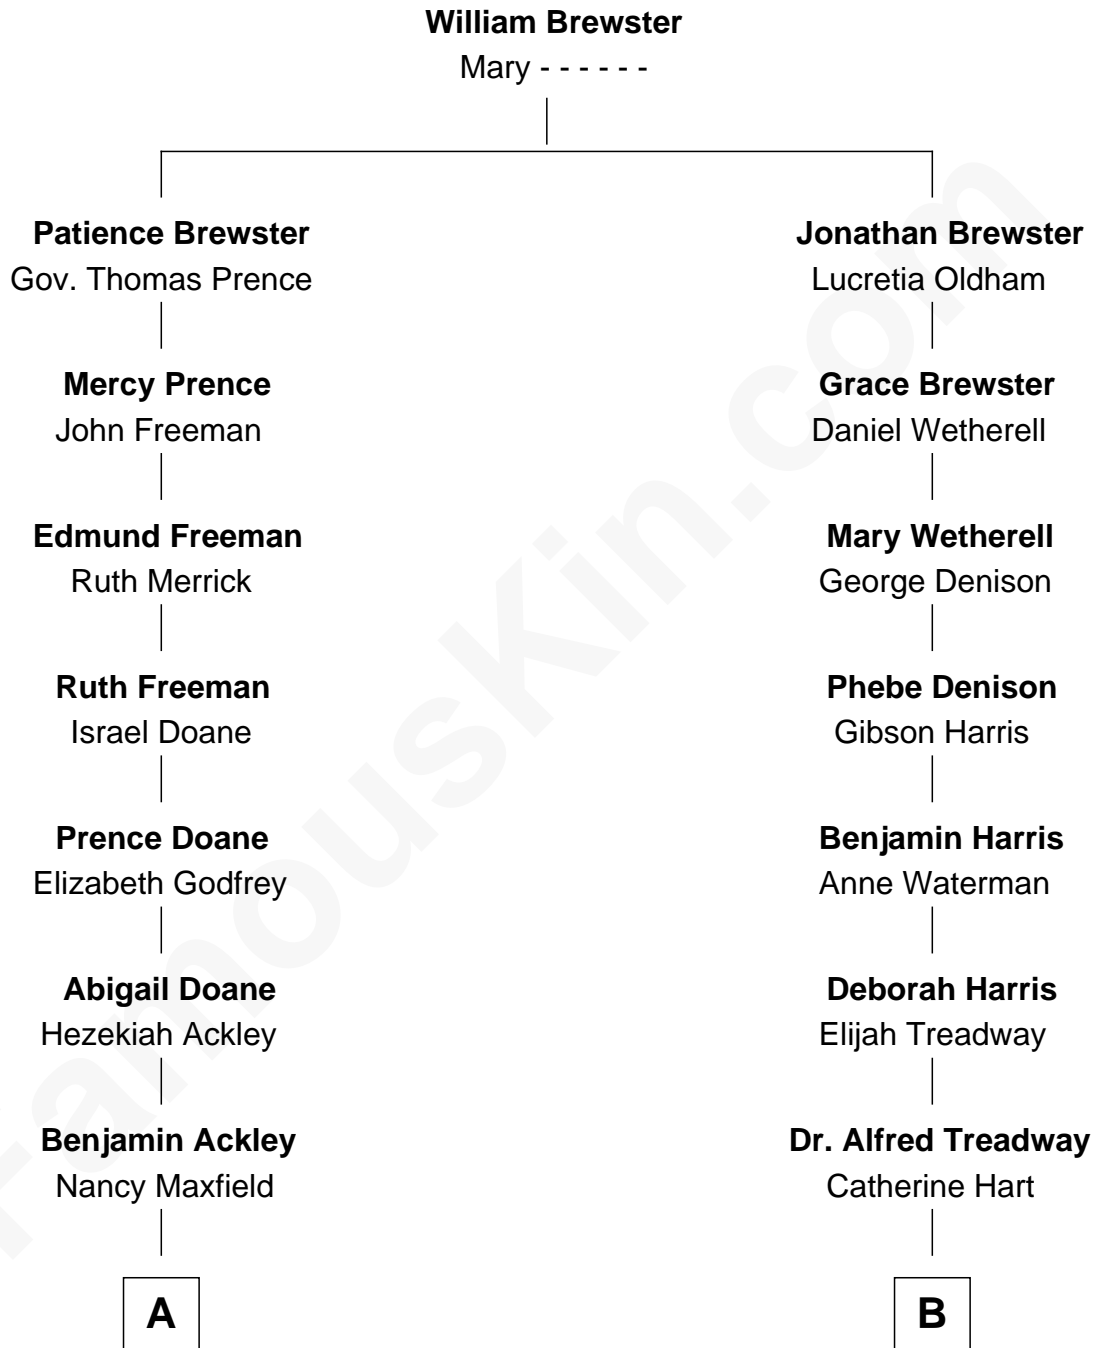

FamousKin.com
Relationship Chart of
Sydney Biddle Barrows
Mayflower Madam

11th cousin 2 times removed of

Bill Weld
68th Governor of Massachusetts

A

Harry Ackley
Abigail Bennett

Lorenzo Ackley
Emma Arabella Bosworth

Helen Eva Ackley
William Gildersleeve Parke

Elizabeth Parke
Percy Ballantine

John Boyd Ballantine
Anne L. Crawford

Jeannette Ballantine
Donald Byers Barrows

Sydney Biddle Barrows
Mayflower Madam

B

Elizabeth Hart Treadway
Alexander Moss White