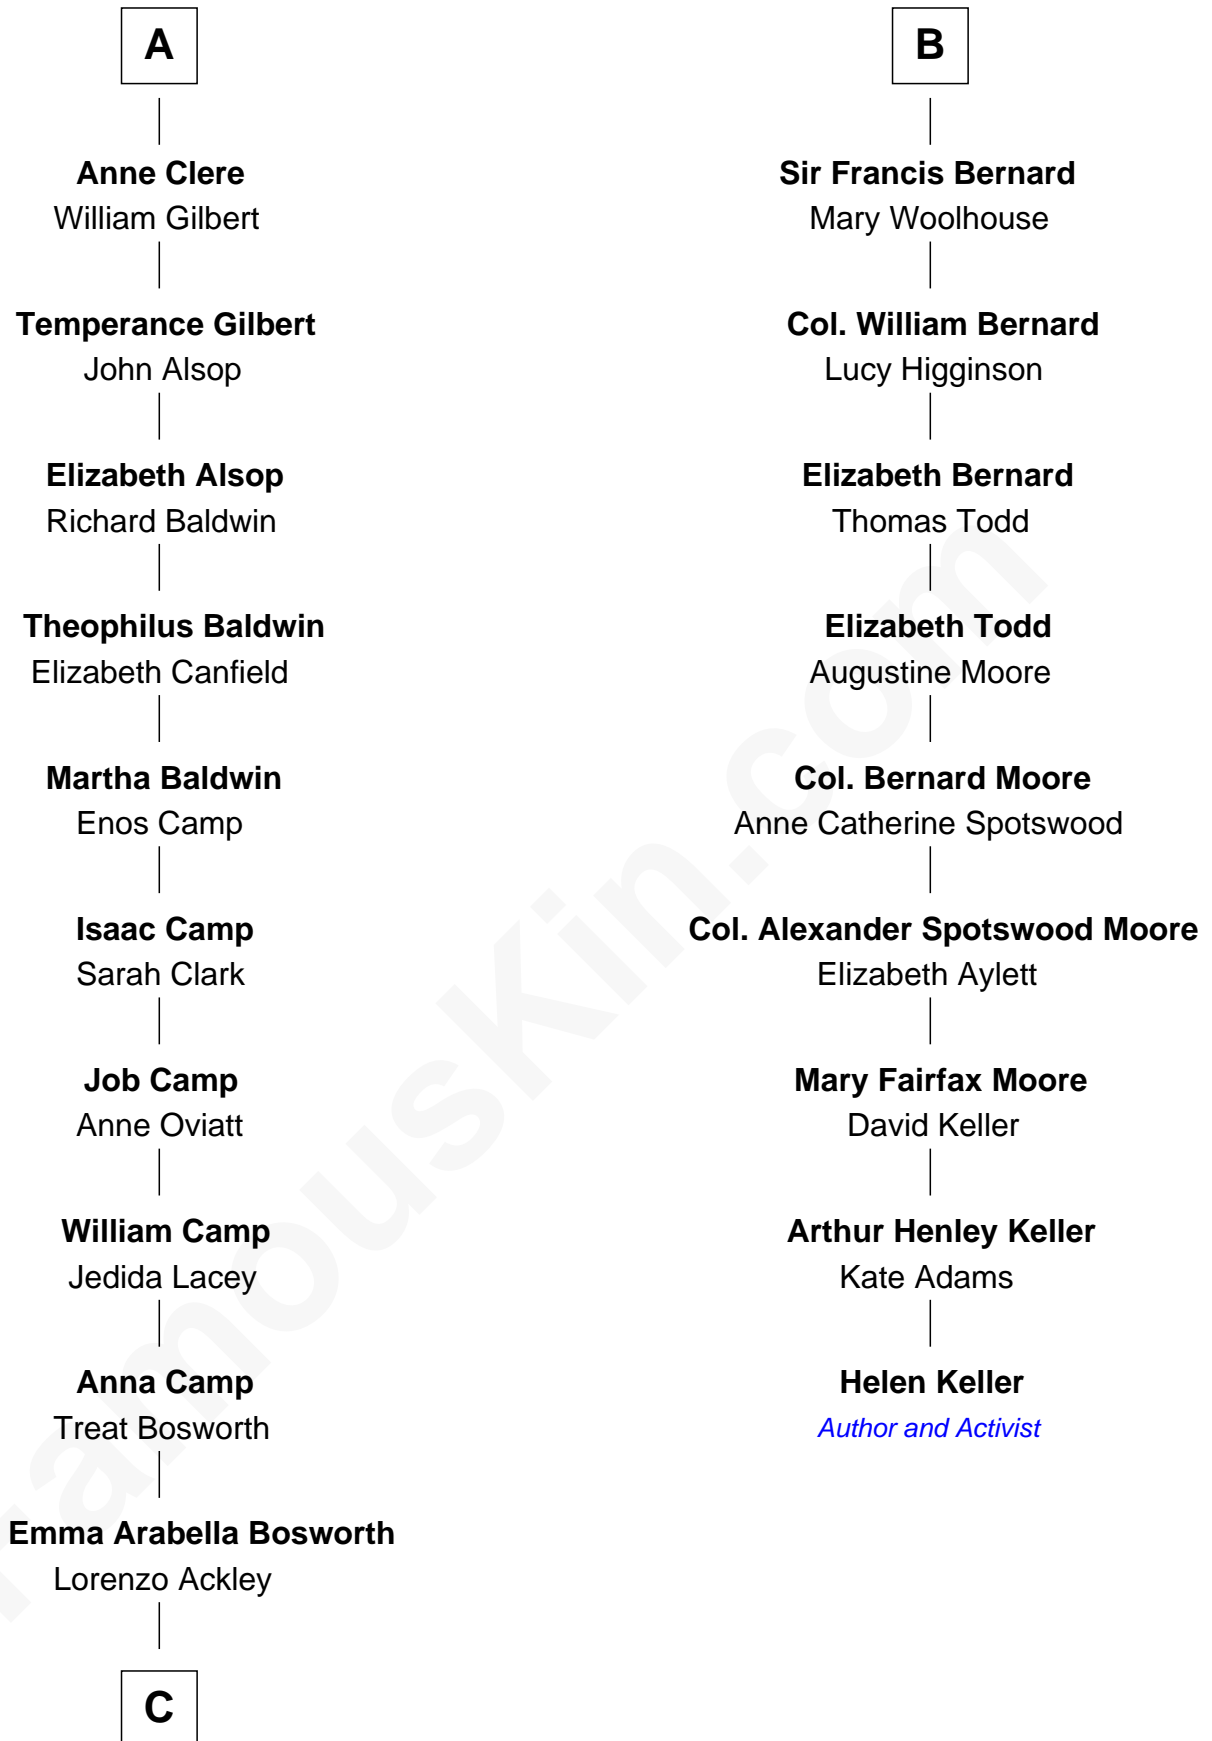

FamousKin.com

Relationship Chart of Sydney Biddle Barrows

Mayflower Madam

15th cousin 6 times removed of

Helen Keller

Author and Activist

C

—
Helen Eva Ackley
William Gildersleeve Parke

—
Elizabeth Parke
Percy Ballantine

—
John Boyd Ballantine
Anne L. Crawford

—
Jeannette Ballantine
Donald Byers Barrows

—
Sydney Biddle Barrows
Mayflower Madam

FamousKin.com