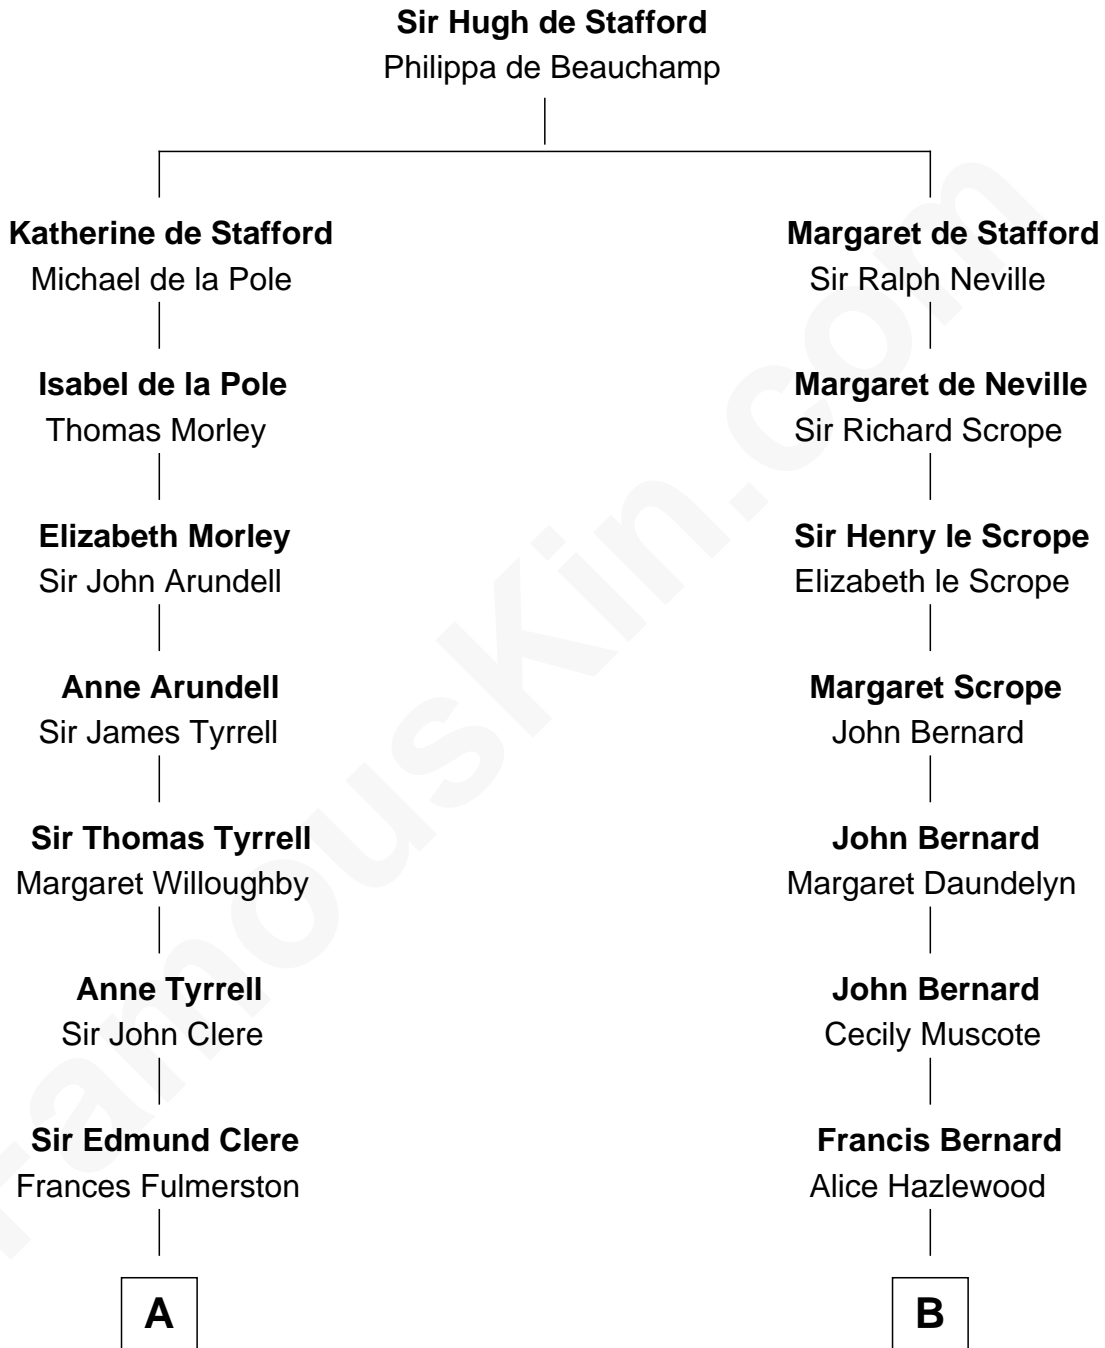

FamousKin.com

Relationship Chart of Sydney Biddle Barrows

Mayflower Madam

15th cousin 6 times removed of

Helen Keller

Author and Activist

C

—
Helen Eva Ackley
William Gildersleeve Parke

—
Elizabeth Parke
Percy Ballantine

—
John Boyd Ballantine
Anne L. Crawford

—
Jeannette Ballantine
Donald Byers Barrows

—
Sydney Biddle Barrows
Mayflower Madam

FamousKin.com