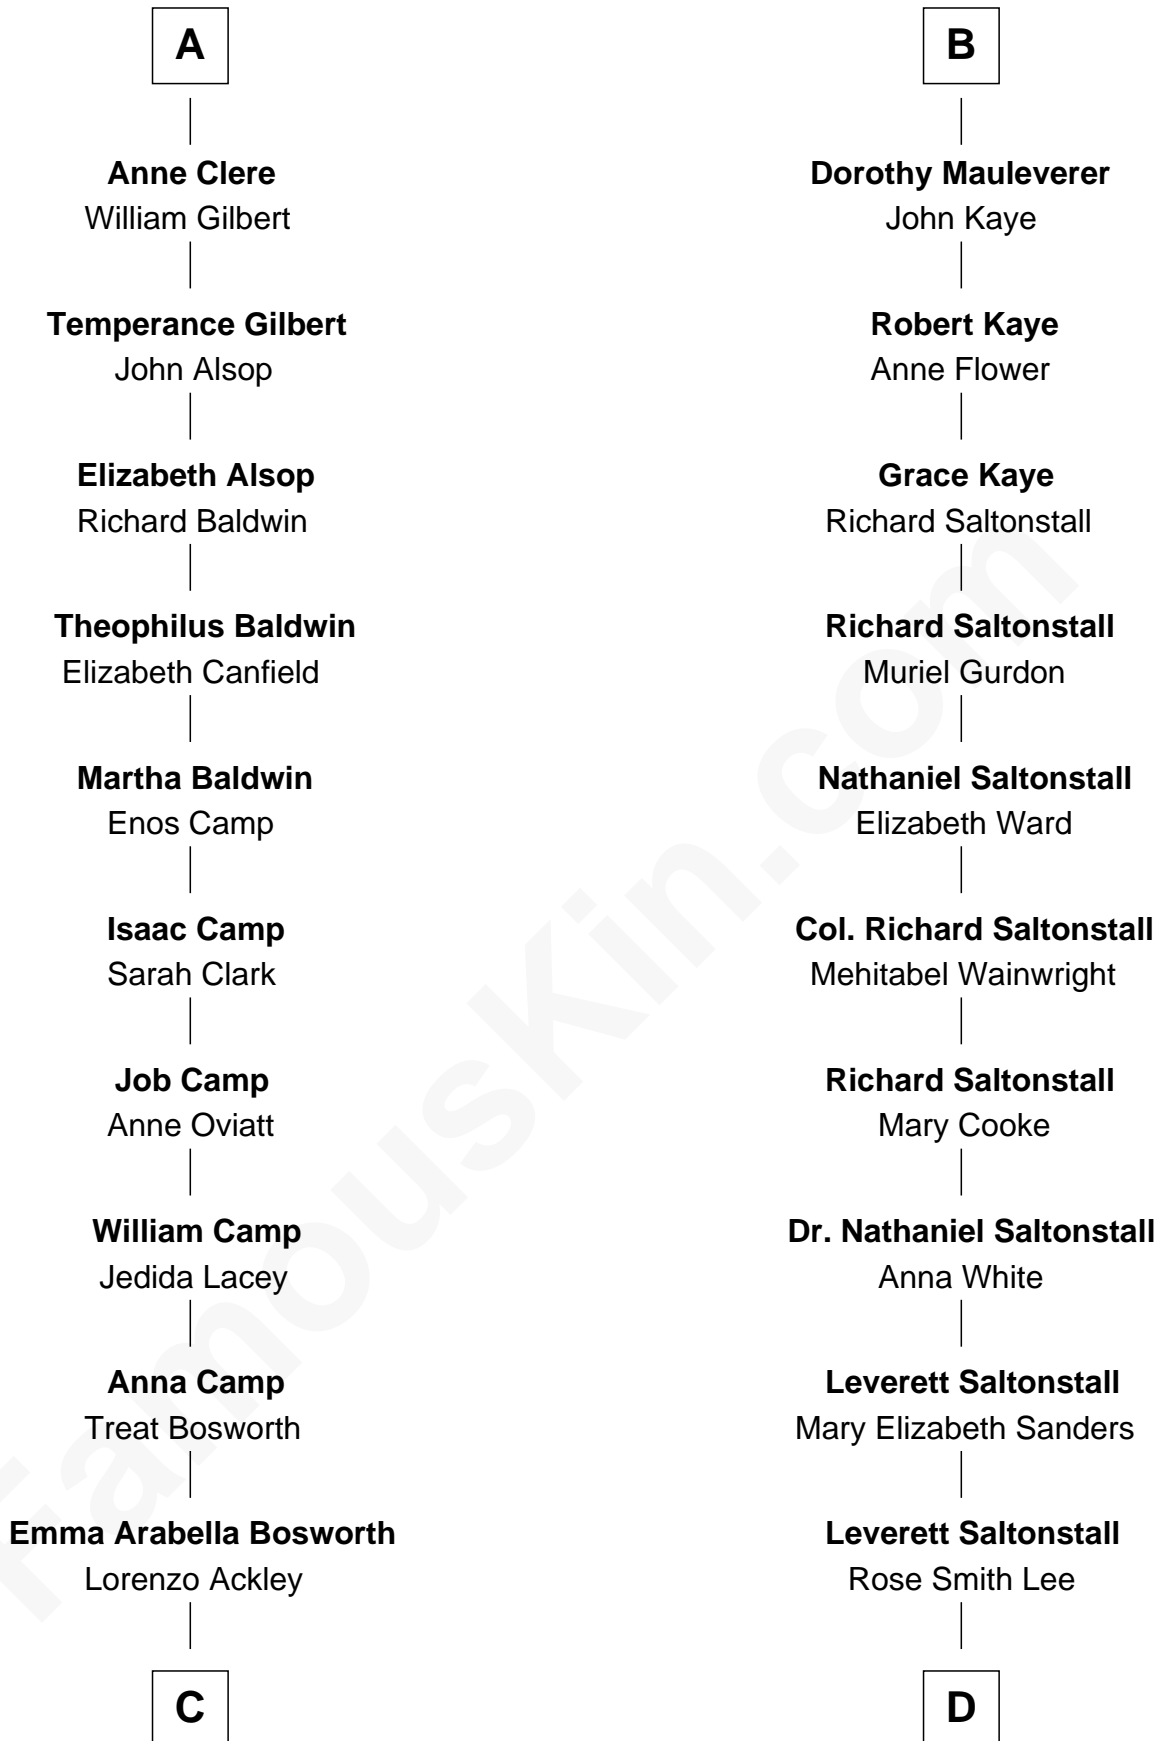

**FamousKin.com**  
**Relationship Chart of**  
**Sydney Biddle Barrows**  
*Mayflower Madam*

18th cousin 3 times removed of

**Leverett Saltonstall**  
*55th Governor of Massachusetts*

**Sir Thomas de Beauchamp**  
 Katherine de Mortimer

**Sir William Beauchamp**

Joan Fitzalan

**Joan Beauchamp**

James Butler

**Sir Thomas Butler**

Anne Hankeford

**Margaret Butler**

Sir William Boleyn

Sir Roger de Clifford

**Margaret Clifford**

Sir John Melton

**Margaret Melton**

John Markenfield

**John Markenfield**

Margaret Hopton

**Sir Thomas Markenfield**

Eleanor Conyers

**Sir Ninian Markenfield**

Dorothy Gascoigne

**Alice Markenfield**

Sir Robert Mauleverer

**B**

FamousKin.com