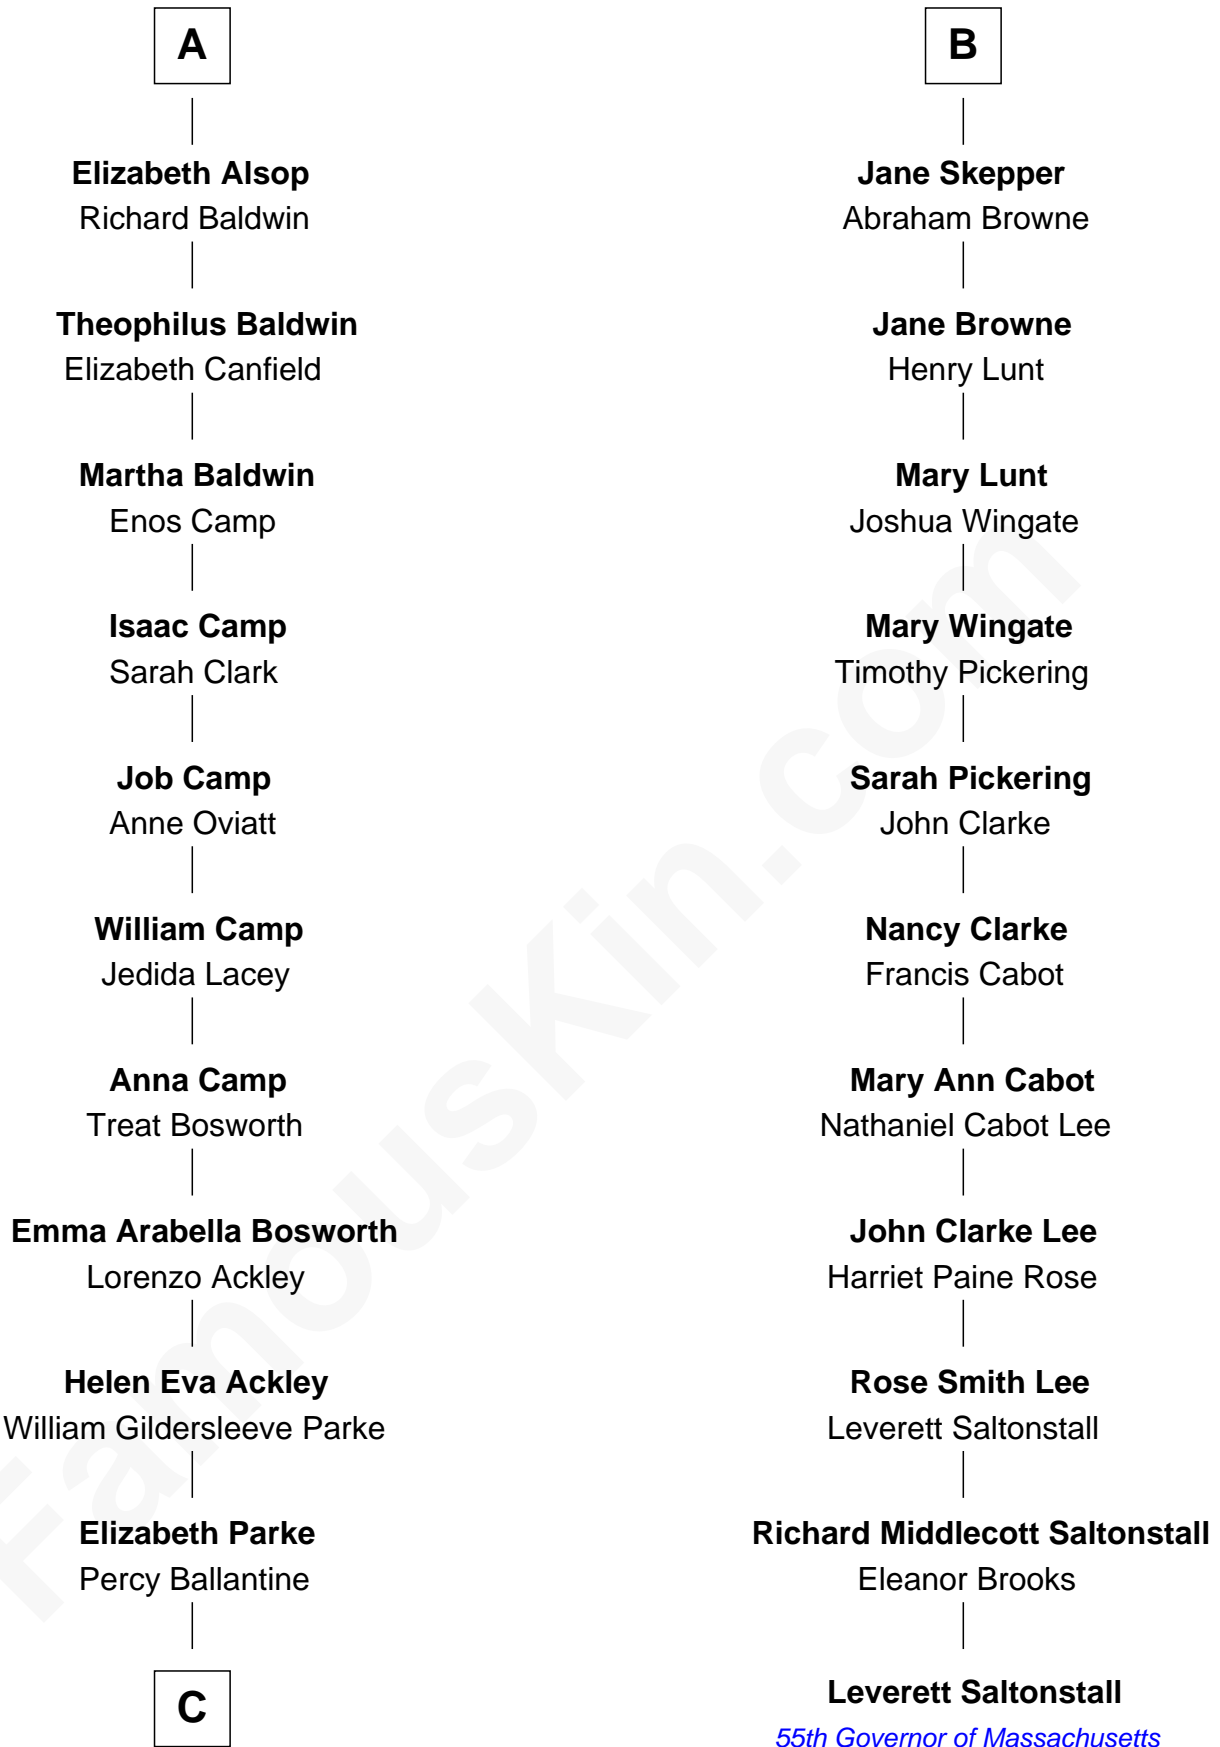

FamousKin.com
Relationship Chart of
Sydney Biddle Barrows
Mayflower Madam

17th cousin 2 times removed of
Leverett Saltonstall
55th Governor of Massachusetts

C

—
John Boyd Ballantine

Anne L. Crawford

—
Jeannette Ballantine

Donald Byers Barrows

—
Sydney Biddle Barrows

Mayflower Madam

FamousKin.com