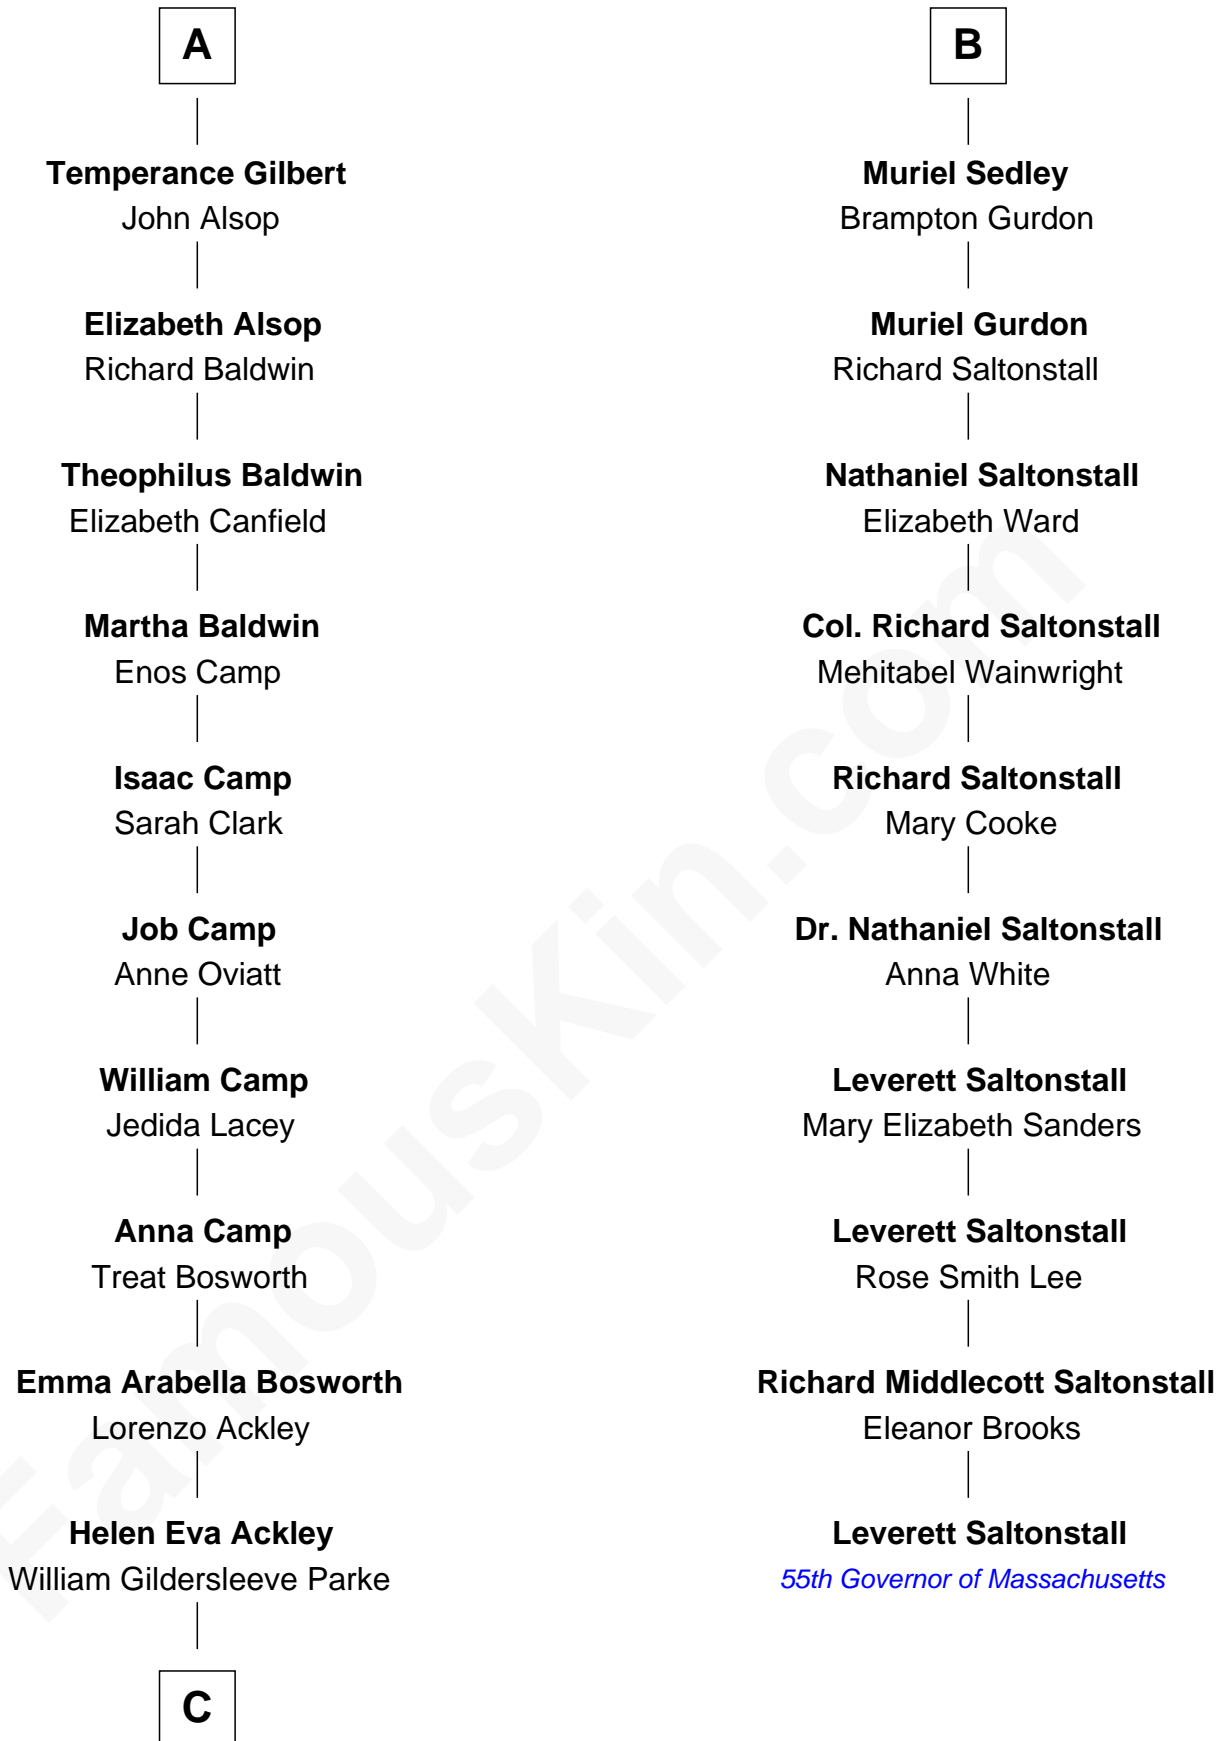

FamousKin.com
Relationship Chart of
Sydney Biddle Barrows
Mayflower Madam

16th cousin 4 times removed of

Leverett Saltonstall
55th Governor of Massachusetts

C

—
Elizabeth Parke

Percy Ballantine

—
John Boyd Ballantine

Anne L. Crawford

—
Jeannette Ballantine

Donald Byers Barrows

—
Sydney Biddle Barrows

Mayflower Madam

FamousKin.com