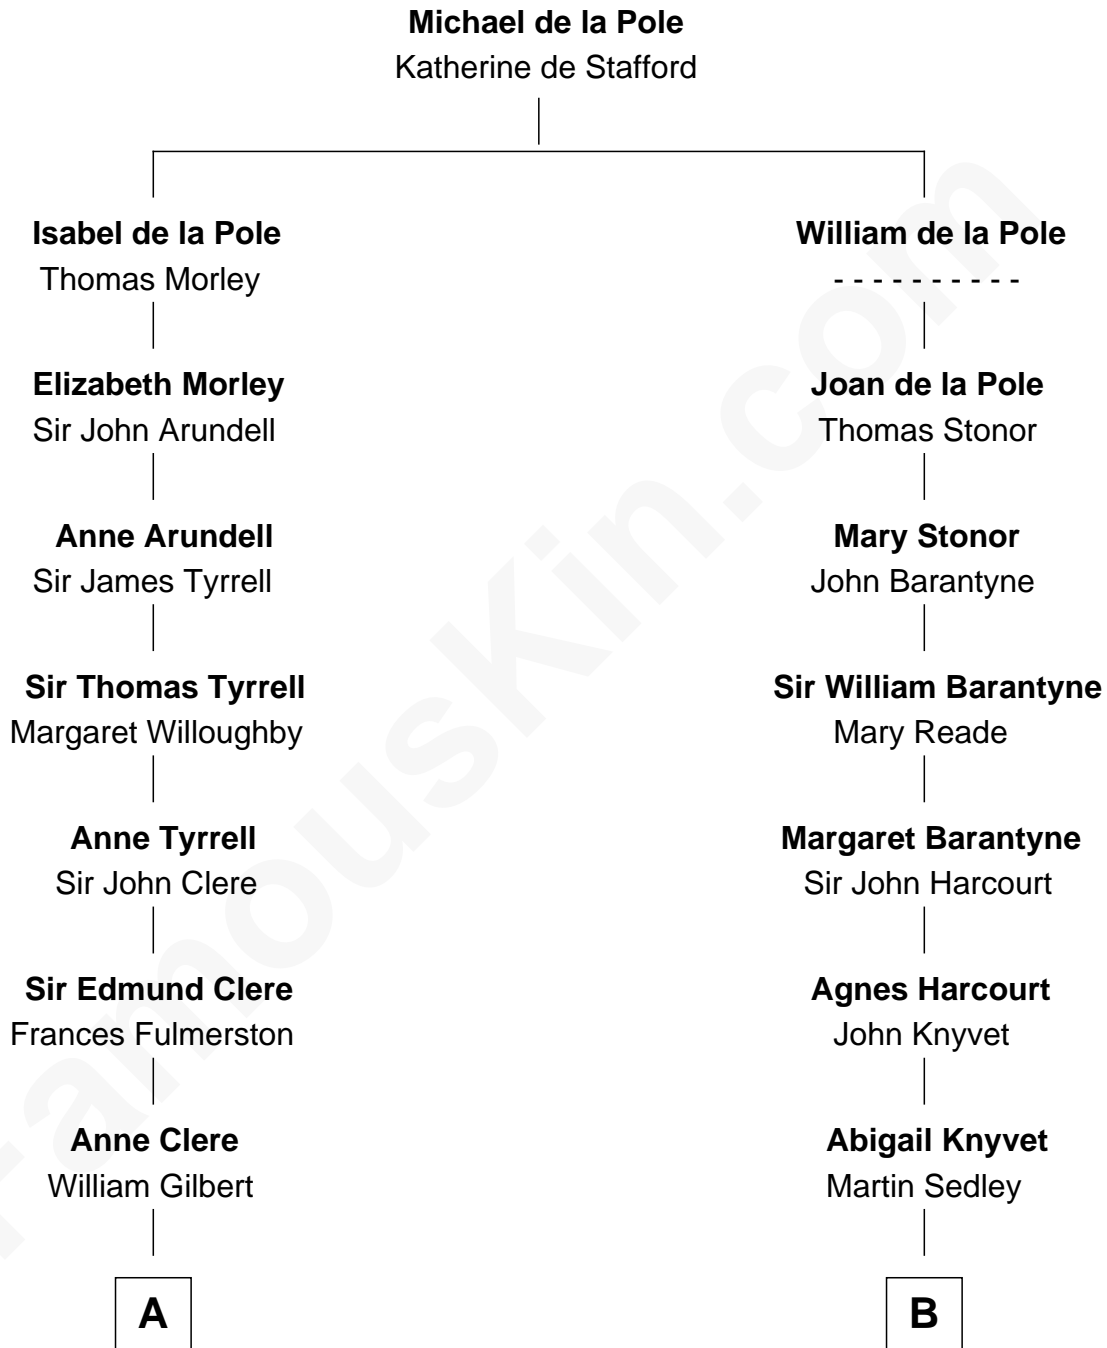

FamousKin.com
Relationship Chart of
Sydney Biddle Barrows
Mayflower Madam

16th cousin 4 times removed of

Leverett Saltonstall
55th Governor of Massachusetts

C

—
Elizabeth Parke

Percy Ballantine

—
John Boyd Ballantine

Anne L. Crawford

—
Jeannette Ballantine

Donald Byers Barrows

—
Sydney Biddle Barrows

Mayflower Madam

FamousKin.com