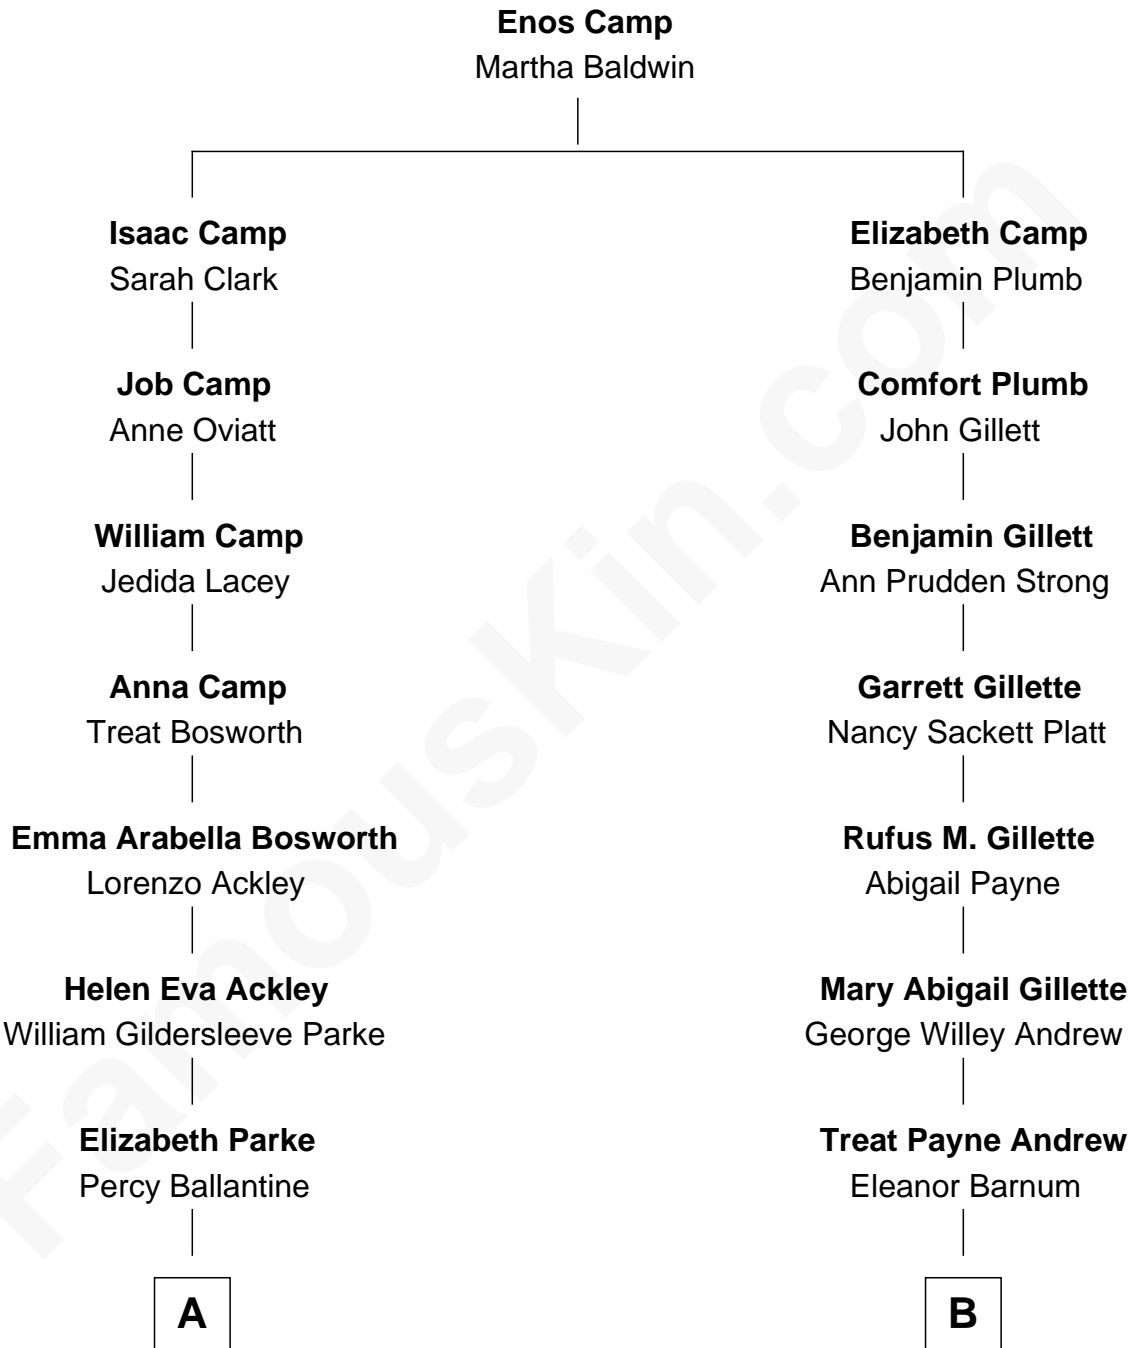

FamousKin.com

Relationship Chart of Sydney Biddle Barrows

Mayflower Madam

8th cousin 1 time removed of

Treat Williams

TV & Movie Actor

FamousKin.com