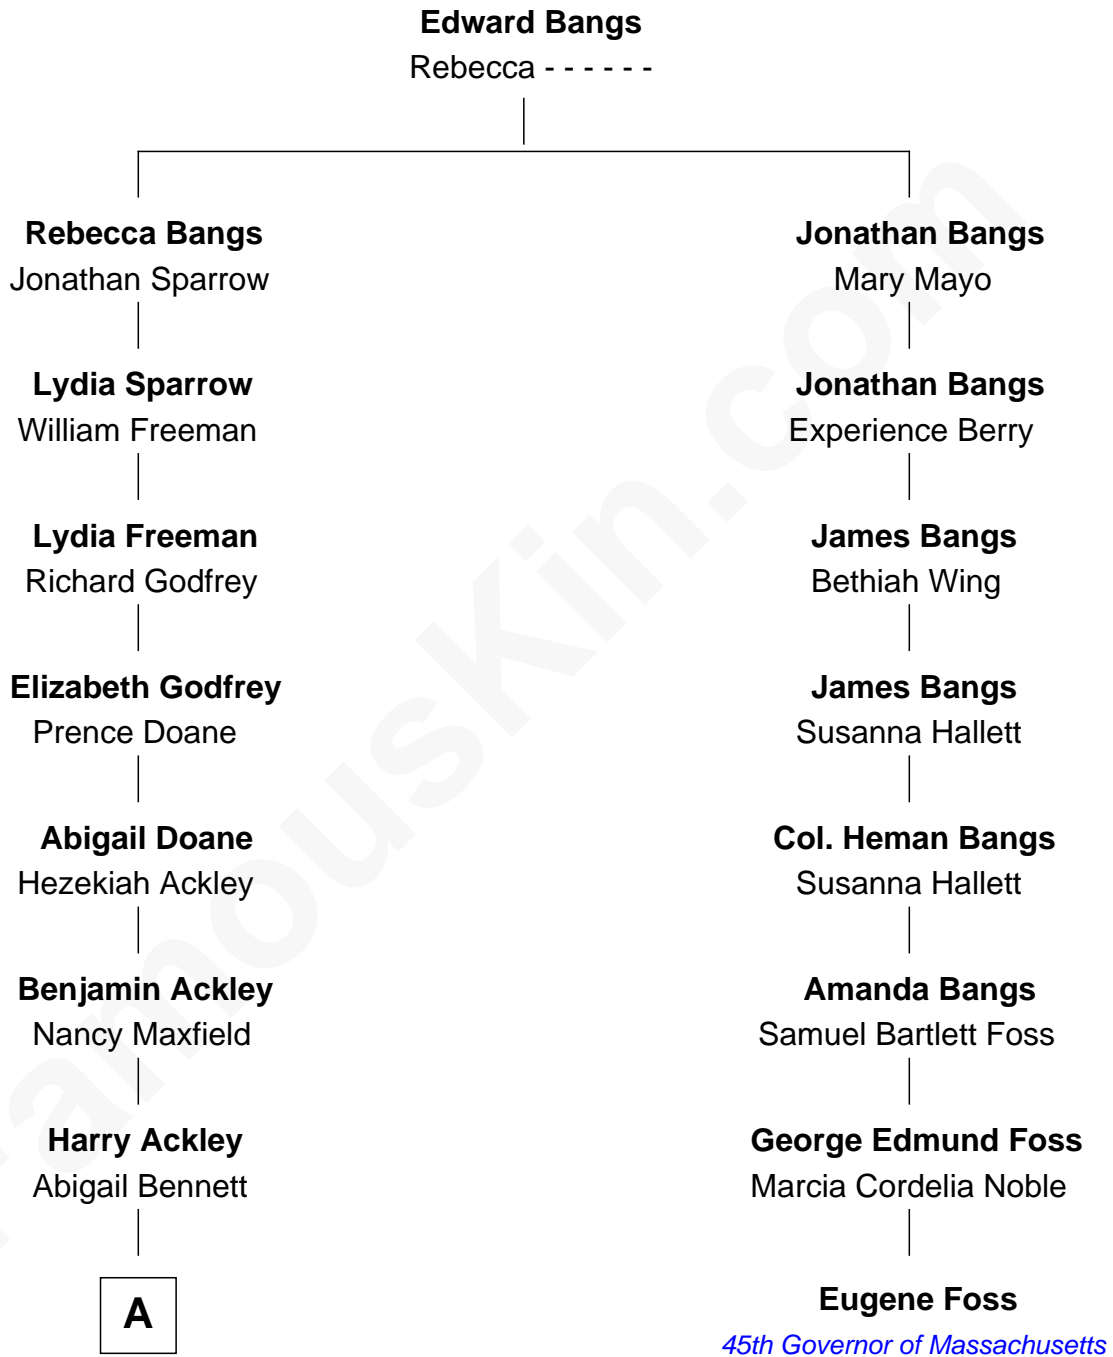

FamousKin.com

Relationship Chart of

Sydney Biddle Barrows

Mayflower Madam

7th cousin 5 times removed of

Eugene Foss

45th Governor of Massachusetts

A

—
Lorenzo Ackley
Emma Arabella Bosworth

—
Helen Eva Ackley
William Gildersleeve Parke

—
Elizabeth Parke
Percy Ballantine

—
John Boyd Ballantine
Anne L. Crawford

—
Jeannette Ballantine
Donald Byers Barrows

—
Sydney Biddle Barrows
Mayflower Madam