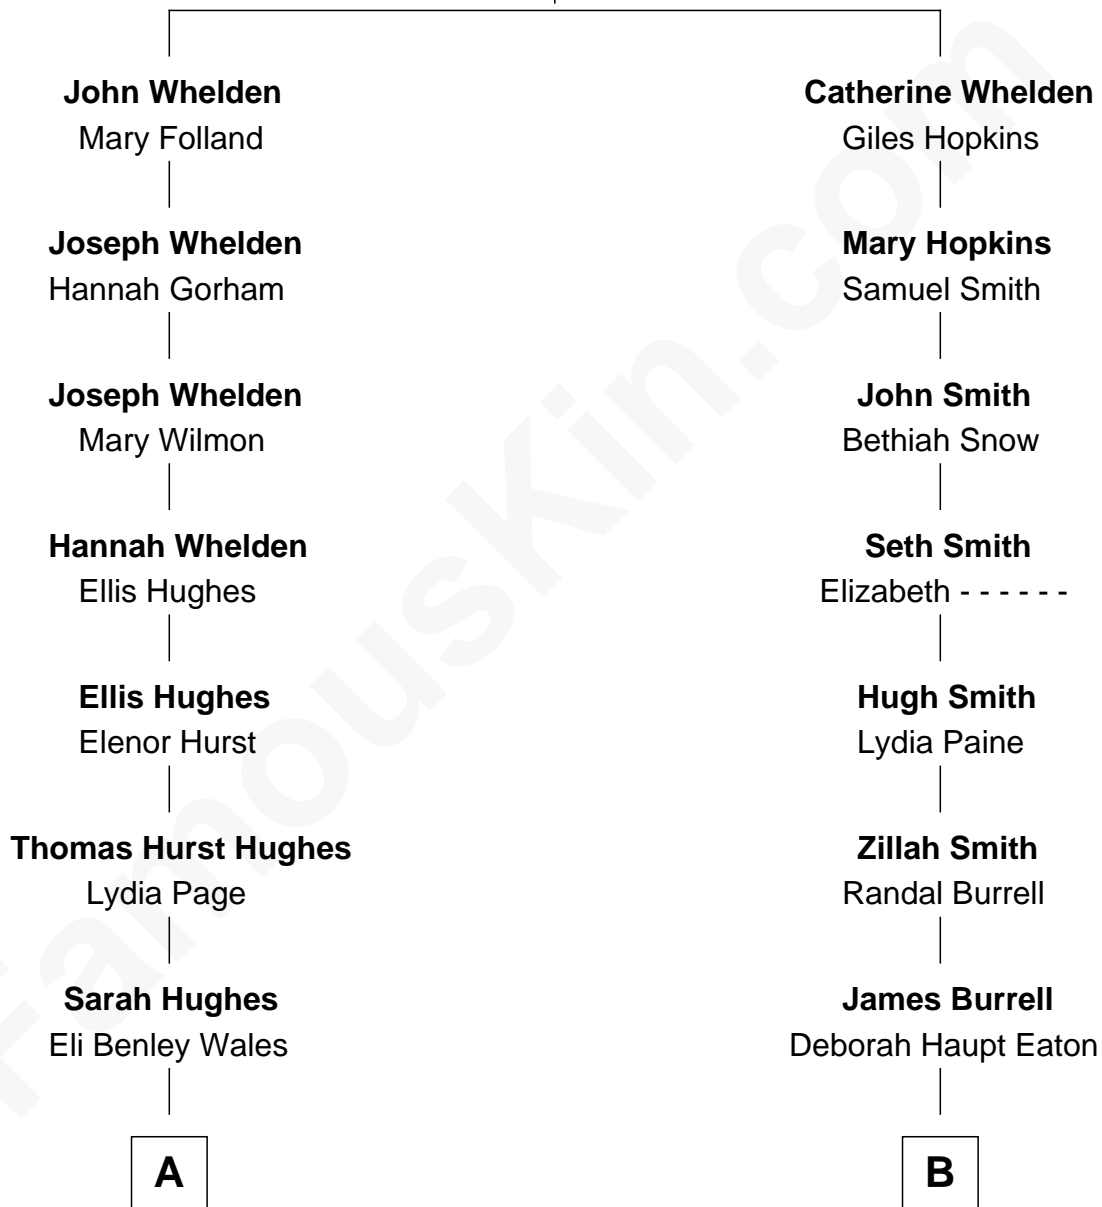

**FamousKin.com**  
**Relationship Chart of**  
**Sydney Biddle Barrows**

*Mayflower Madam*

8th cousin 3 times removed of

**Merrill C. Meigs**

*Publisher, Chicago Herald & Examiner*

**Gabriel Whelden**

Jane - - - - -

**A**

**Mary Hughes Wales**  
Walter Almer Barrows

**Walter Almer Barrows**  
Sarah Olive Byers

**Donald Byers Barrows**  
Sydney Biddle

**Donald Byers Barrows**  
Jeannette Ballantine

**Sydney Biddle Barrows**  
*Mayflower Madam*