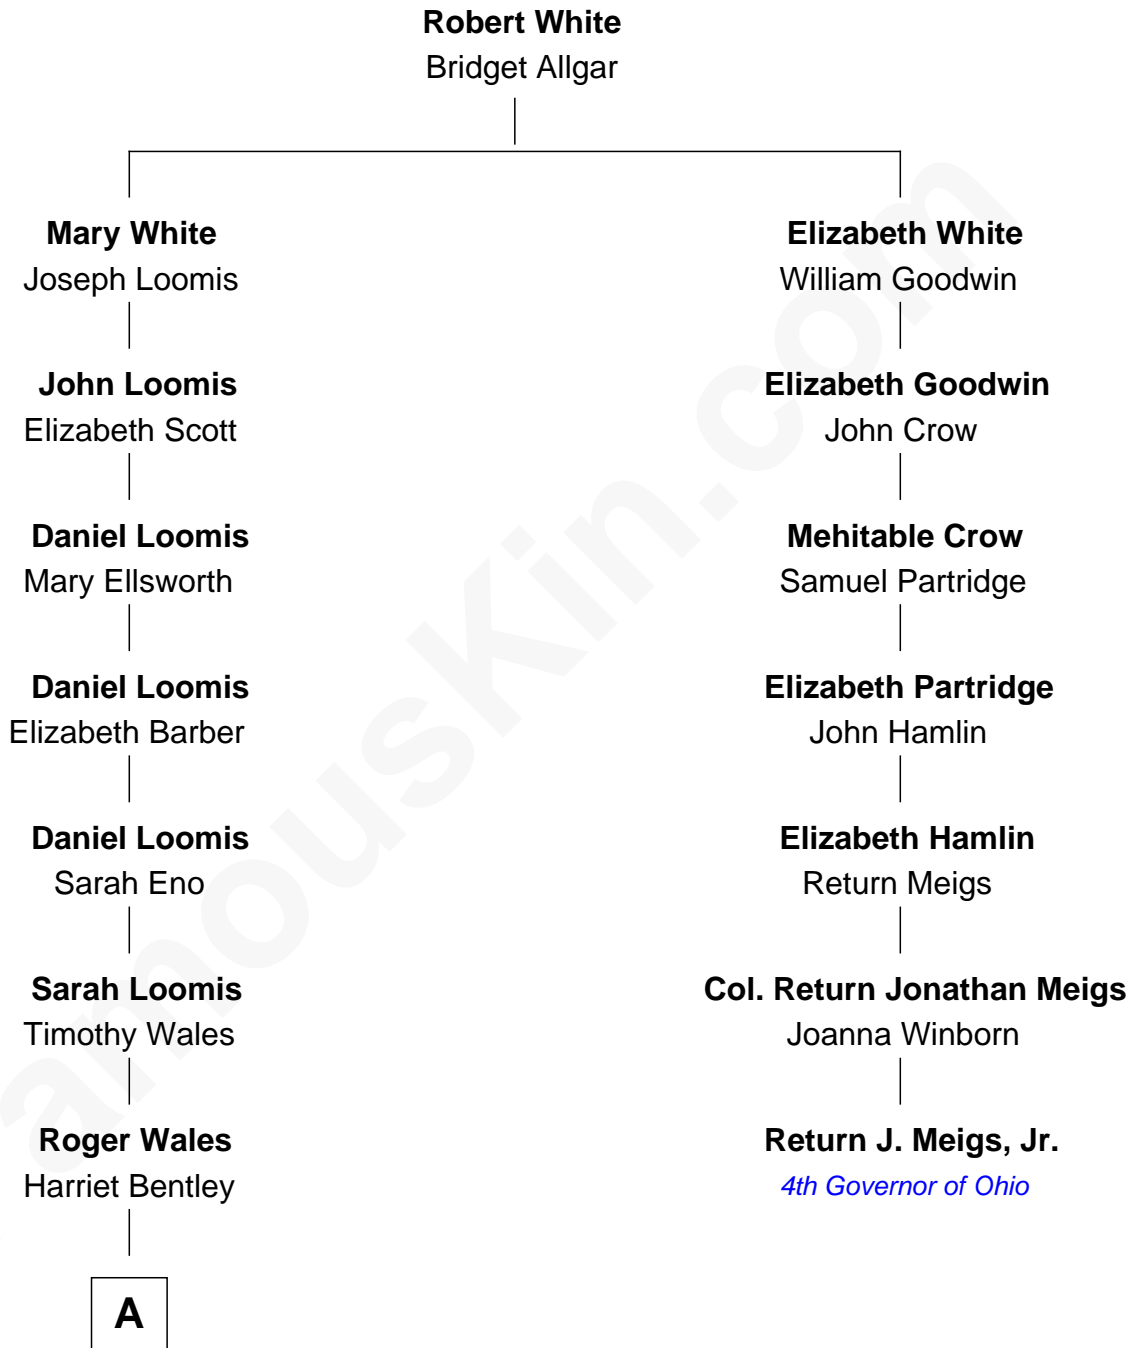

FamousKin.com
Relationship Chart of
Sydney Biddle Barrows
Mayflower Madam

6th cousin 6 times removed of

Return J. Meigs, Jr.
4th Governor of Ohio

A

—
Eli Benley Wales

Sarah Hughes

—
Mary Hughes Wales

Walter Almer Barrows

—
Walter Almer Barrows

Sarah Olive Byers

—
Donald Byers Barrows

Sydney Biddle

—
Donald Byers Barrows

Jeannette Ballantine

—
Sydney Biddle Barrows

Mayflower Madam