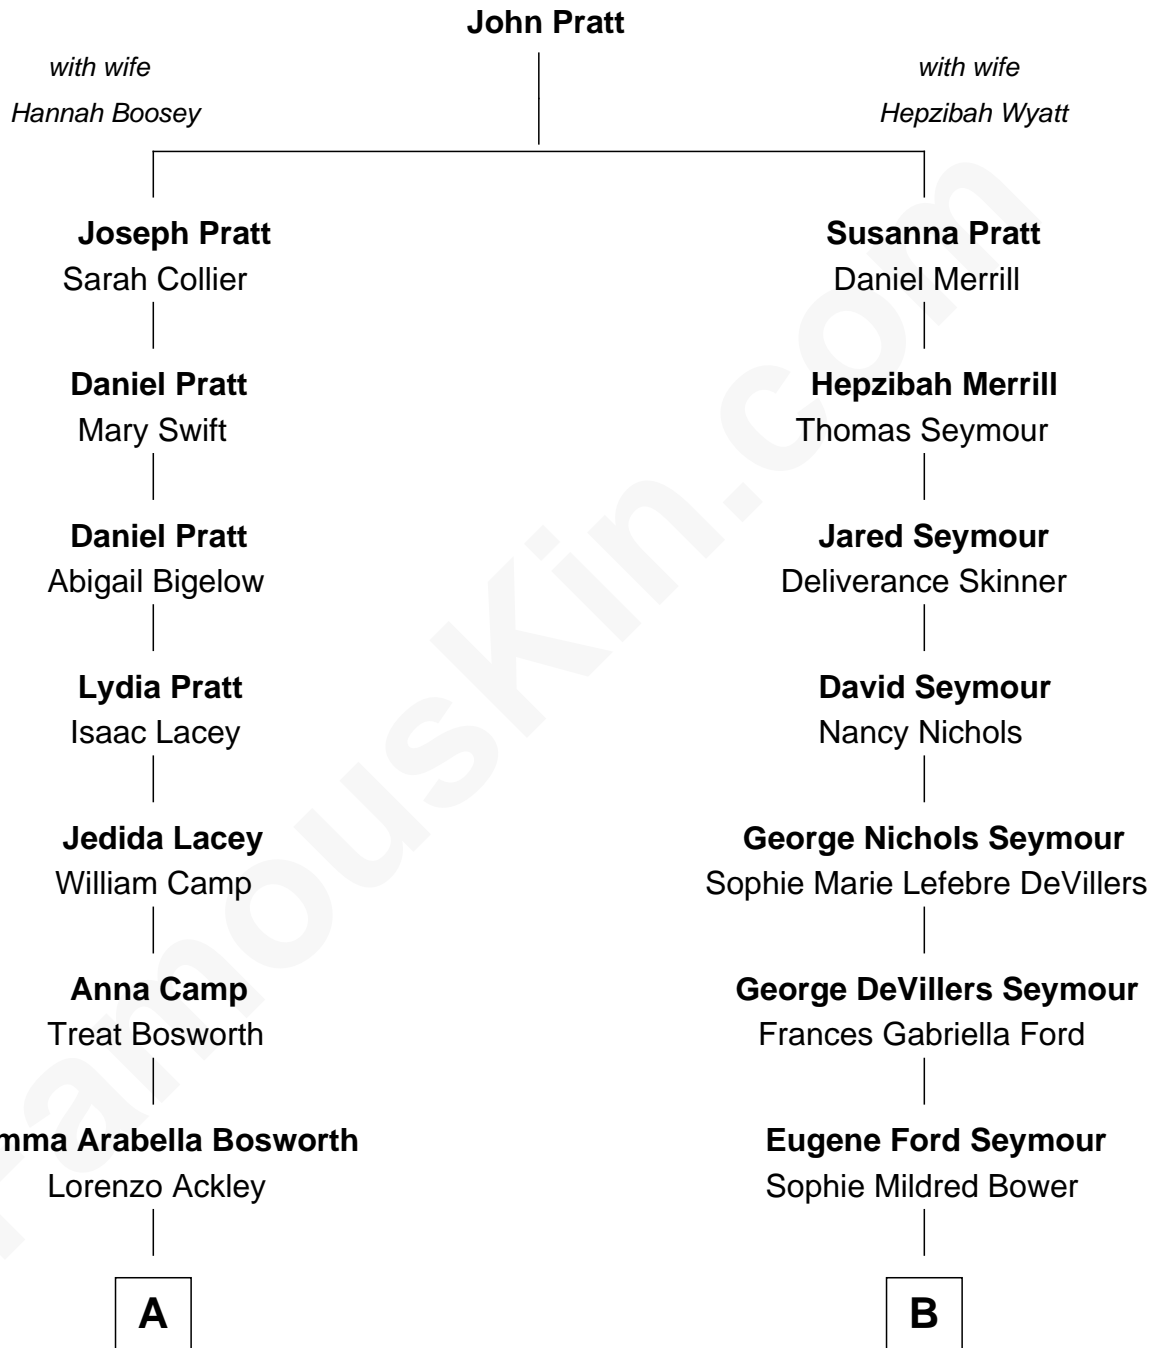

FamousKin.com
Relationship Chart of
Sydney Biddle Barrows
Mayflower Madam

9th cousin 2 times removed of

Bridget Fonda
Movie Actress

A

Helen Eva Ackley
William Gildersleeve Parke

Elizabeth Parke
Percy Ballantine

John Boyd Ballantine
Anne L. Crawford

Jeannette Ballantine
Donald Byers Barrows

Sydney Biddle Barrows
Mayflower Madam

B

Frances Ford Seymour
Henry Jaynes Fonda

Peter H. Fonda
Susan Jane Brewer

Bridget Fonda
Movie Actress