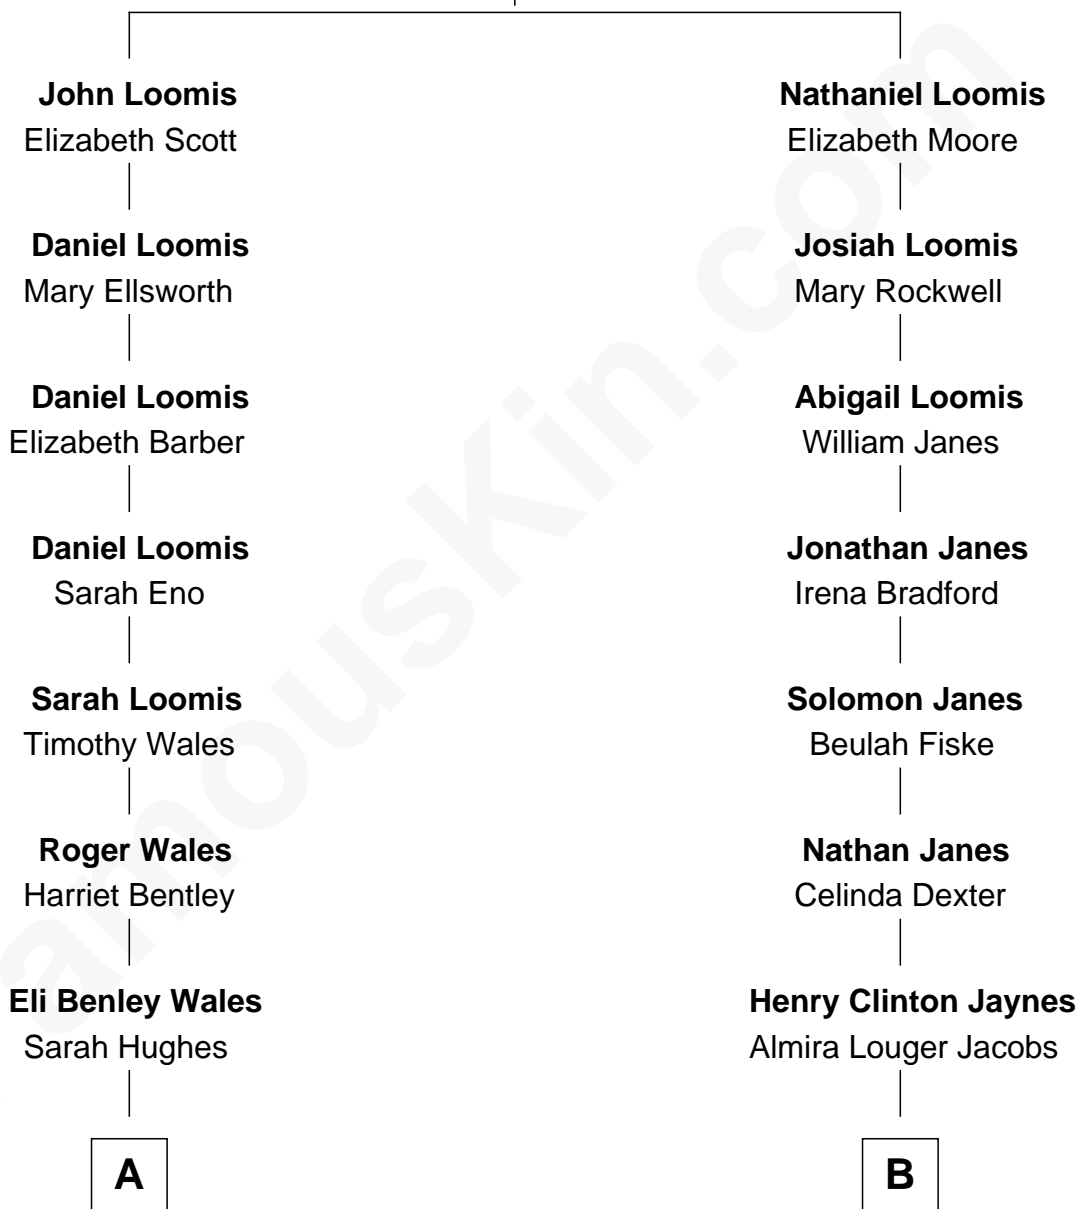

## Relationship Chart of Sydney Biddle Barrows

*Mayflower Madam*

11th cousin of

**Bridget Fonda**

*Movie Actress*

**Joseph Loomis**

Mary White

**A**

**Mary Hughes Wales**  
Walter Almer Barrows

**Walter Almer Barrows**  
Sarah Olive Byers

**Donald Byers Barrows**  
Sydney Biddle

**Donald Byers Barrows**  
Jeannette Ballantine

**Sydney Biddle Barrows**  
*Mayflower Madam*

**B**

**Henry Silas Jaynes**  
Elma L. Lanphear

**Herberta Elma Jaynes**  
William Brace Fonda

**Henry Jaynes Fonda**  
Frances Ford Seymour

**Peter H. Fonda**  
Susan Jane Brewer

**Bridget Fonda**  
*Movie Actress*