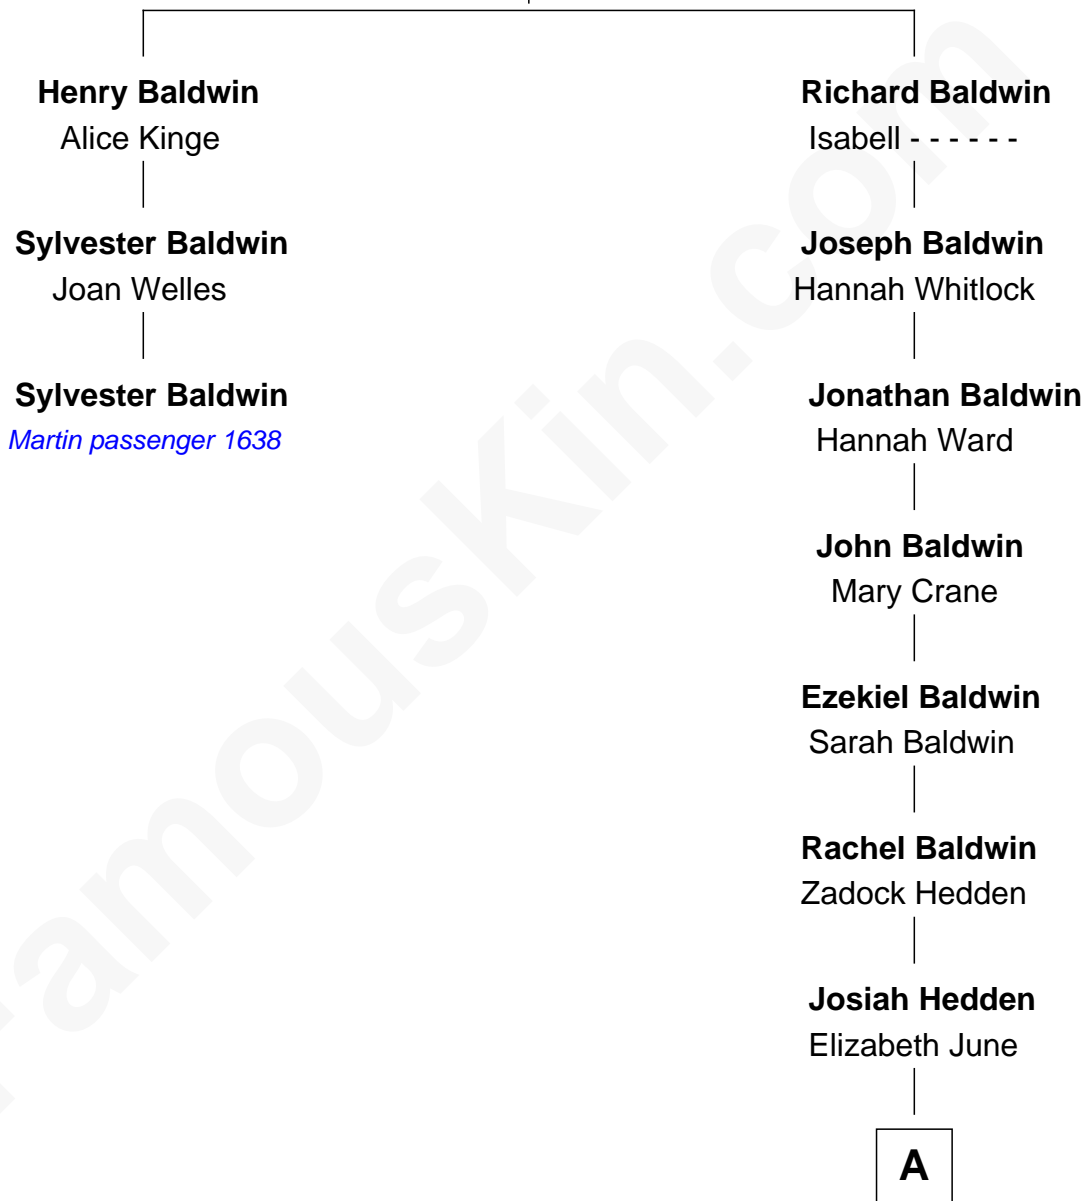

FamousKin.com

Relationship Chart of

Sylvester Baldwin

(c1595 - 1638) *Martin passenger 1638*

2nd cousin 11 times removed of

Alexandra Breckenridge

TV and Movie Actress

Richard Baldwin

Ellen - - - - -

A

Mary Frances Hedden

James Ennis Woodruff

Sophia Earle Woodruff

Charles Hadden Sharpe

William Wickham Sharpe

Carrie Ida Gamble