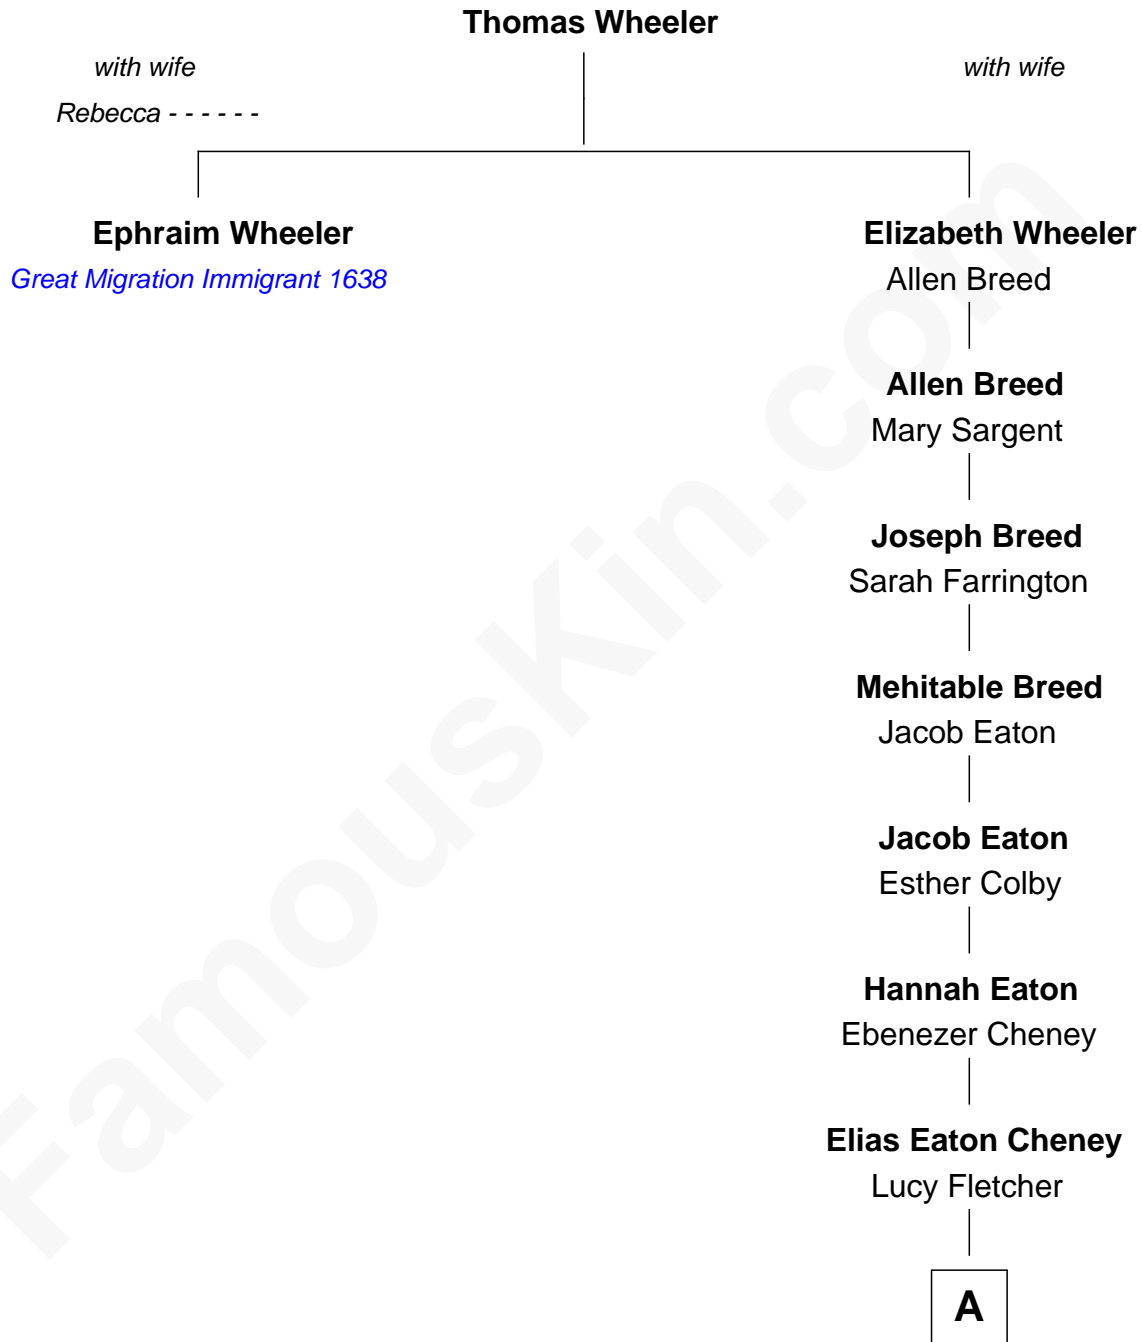

FamousKin.com

Relationship Chart of

Ephraim Wheeler

(c1618/9 - c1670) Great Migration Immigrant 1638

8th great-granduncle of

Dick Cheney

46th U.S. Vice-President

A

—
Samuel Fletcher Cheney

Ella A. Phillips

—
Thomas Herbert Cheney

Margaret E. Tyler

—
Richard Herbert Cheney

Marge Lorraine Dickey

—
Dick Cheney

46th U.S. Vice-President