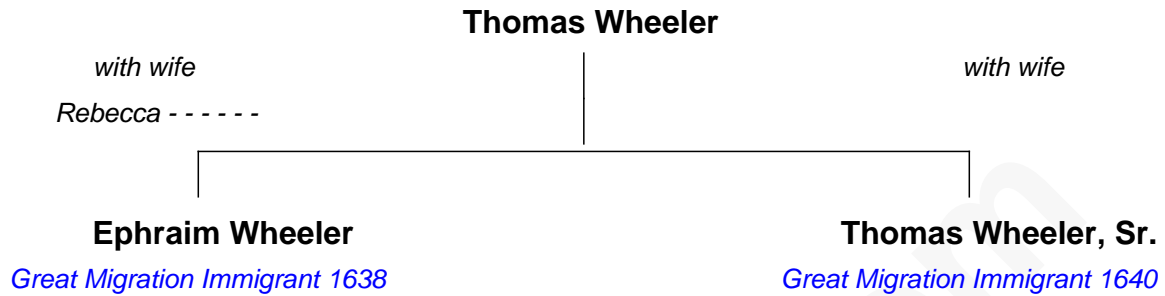

**FamousKin.com**  
**Relationship Chart of**  
**Ephraim Wheeler**

*(c1618/9 - c1670) Great Migration Immigrant 1638*

sibling of

**Thomas Wheeler, Sr.**

*(c1591 - 1654) Great Migration Immigrant 1640*

FamousKin.com