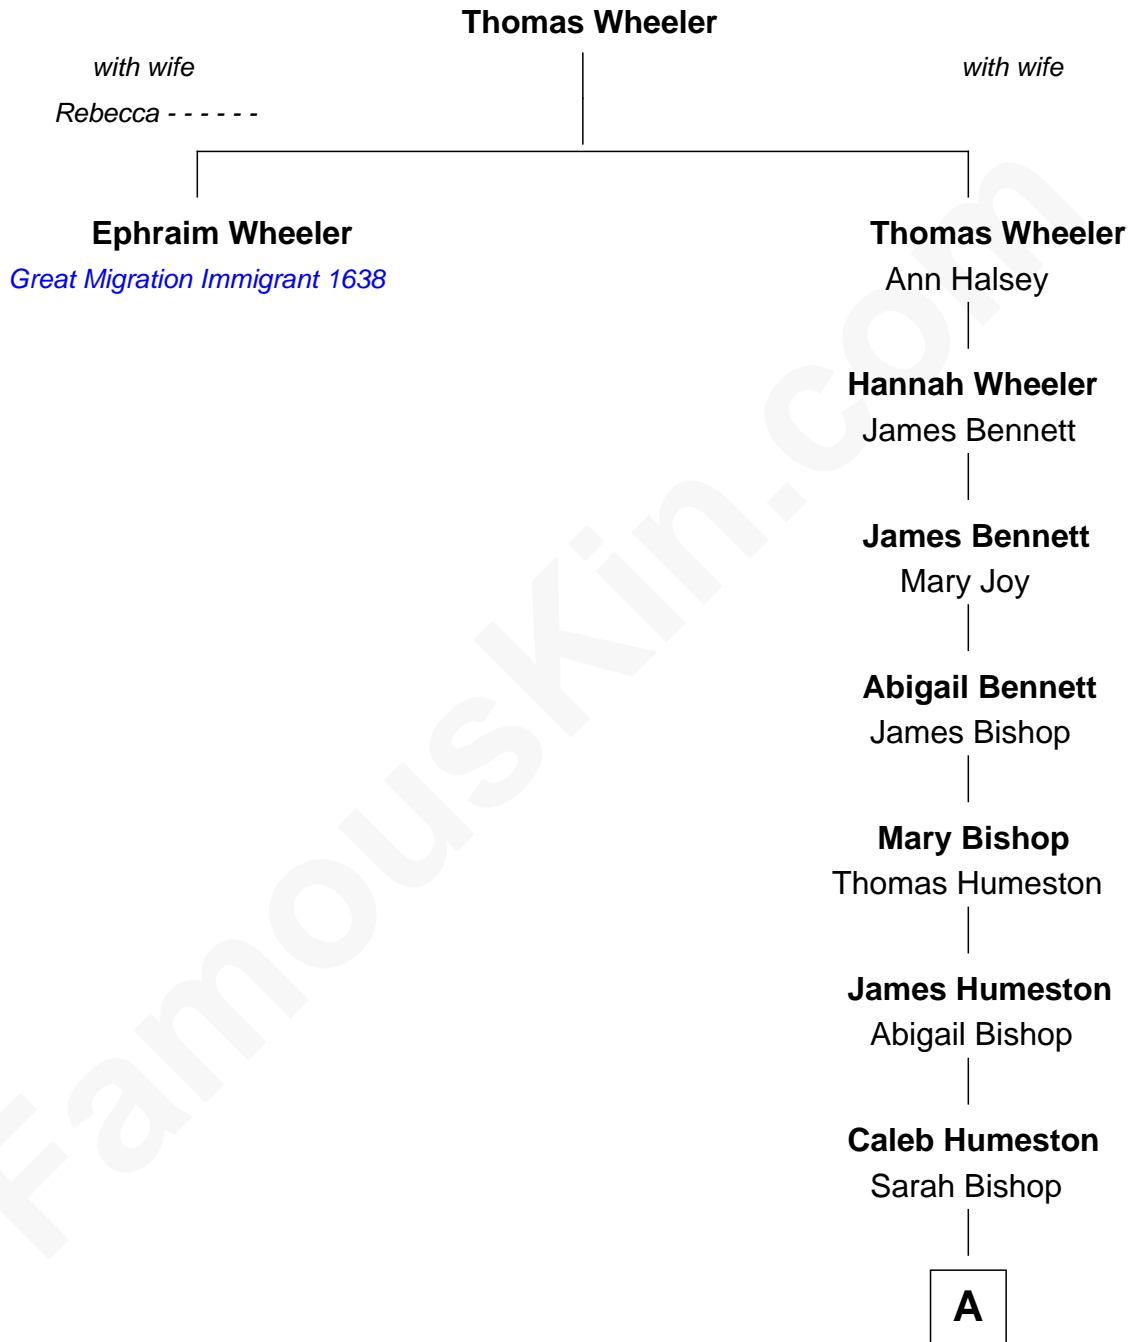

FamousKin.com

Relationship Chart of

Ephraim Wheeler

(c1618/9 - c1670) Great Migration Immigrant 1638

10th great-granduncle of

Harry Chapin

Singer and Songwriter