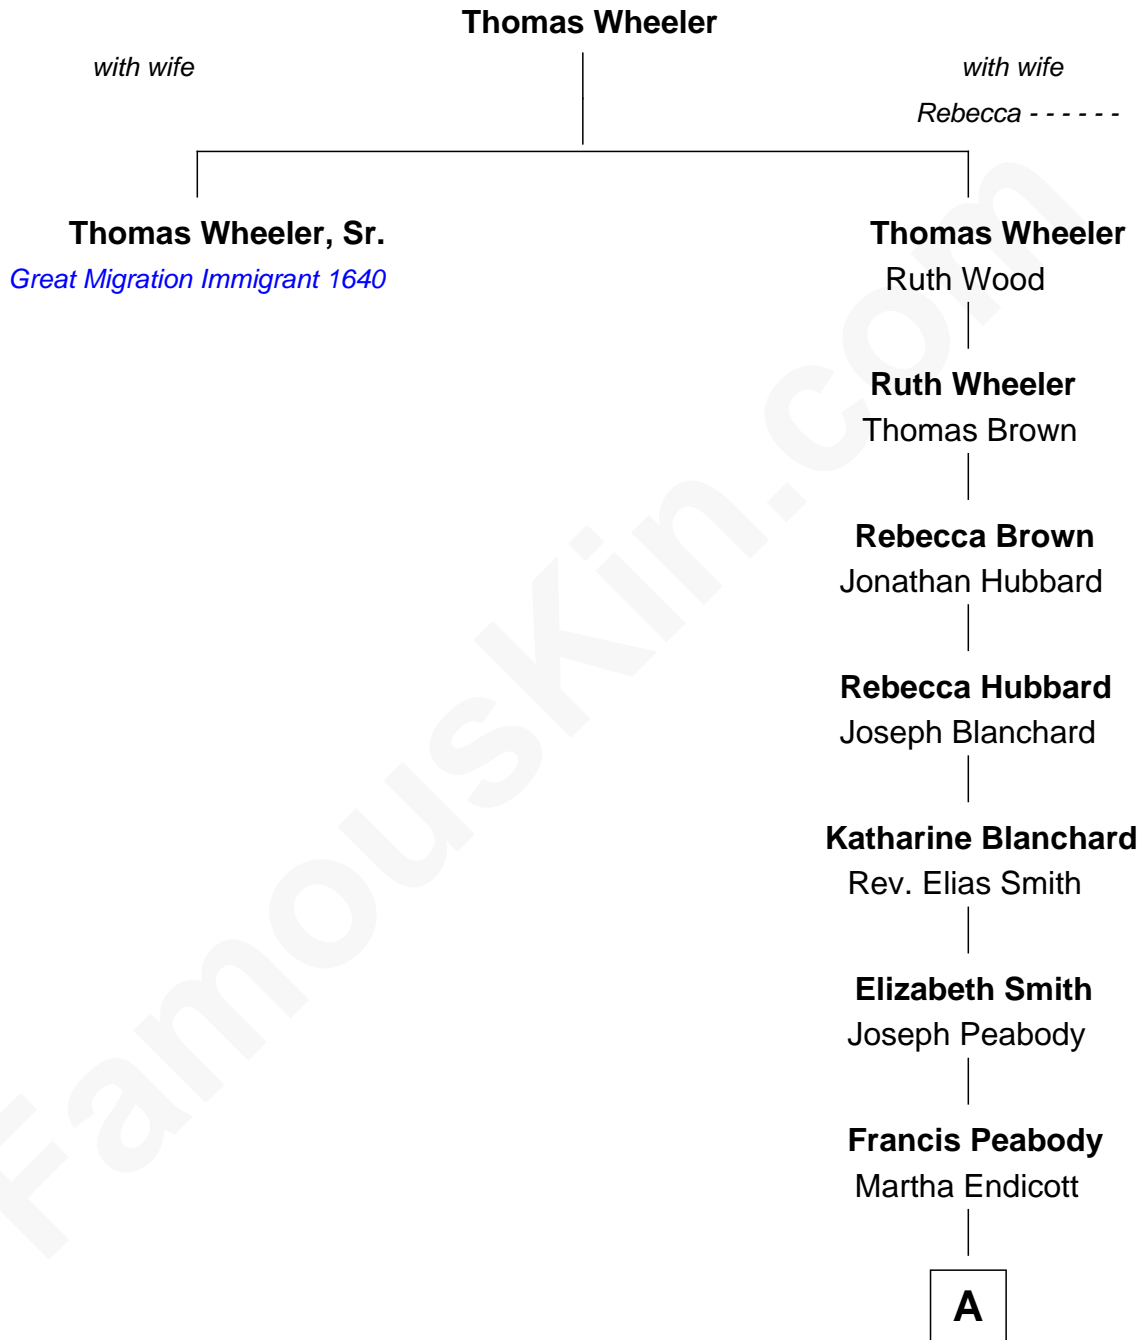

# FamousKin.com Relationship Chart of

**Thomas Wheeler, Sr.**

(c1591 - 1654) Great Migration Immigrant 1640

9th great-granduncle of

**Kyra Sedgwick**

TV and Movie Actress

**A**

Samuel Endicott Peabody

Marianne Cabot Lee

Rev. Dr. Endicott Peabody

Fannie Peabody

Helen Peabody

Robert Minturn Sedgwick

Henry Dwight Sedgwick

Patricia Ann Rosenwald

**Kyra Sedgwick**

*TV and Movie Actress*