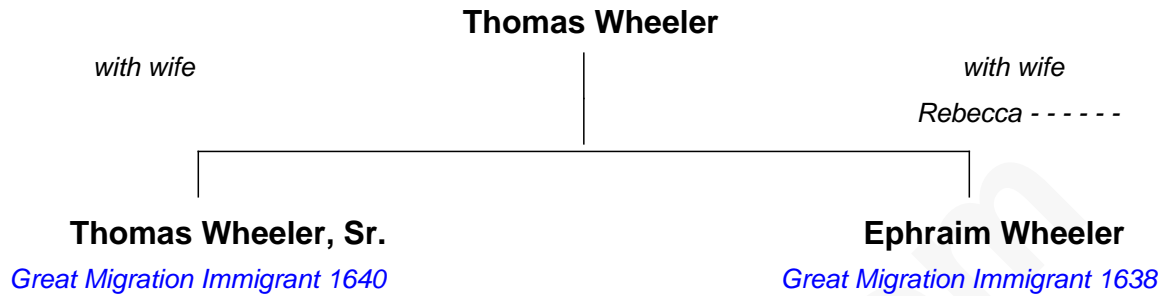

**FamousKin.com**  
**Relationship Chart of**  
**Thomas Wheeler, Sr.**

*(c1591 - 1654) Great Migration Immigrant 1640*

sibling of

**Ephraim Wheeler**

*(c1618/9 - c1670) Great Migration Immigrant 1638*

FamousKin.com