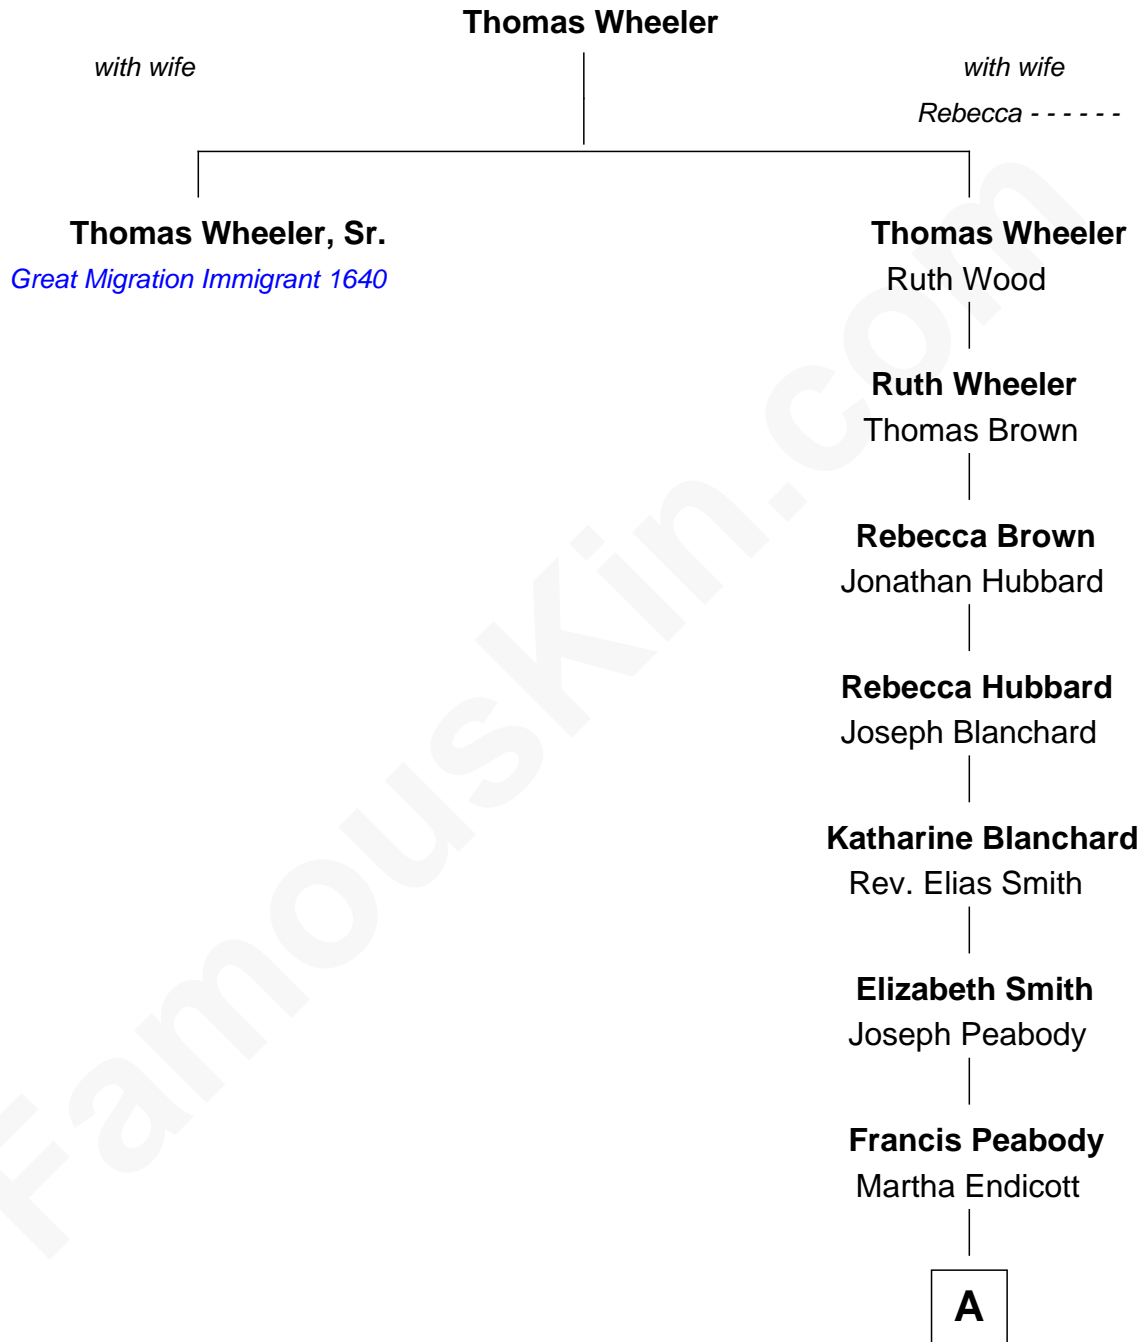

FamousKin.com
Relationship Chart of
Thomas Wheeler, Sr.

(c1591 - 1654) Great Migration Immigrant 1640

8th great-granduncle of

Endicott Peabody

62nd Governor of Massachusetts

A

Samuel Endicott Peabody

Marianne Cabot Lee