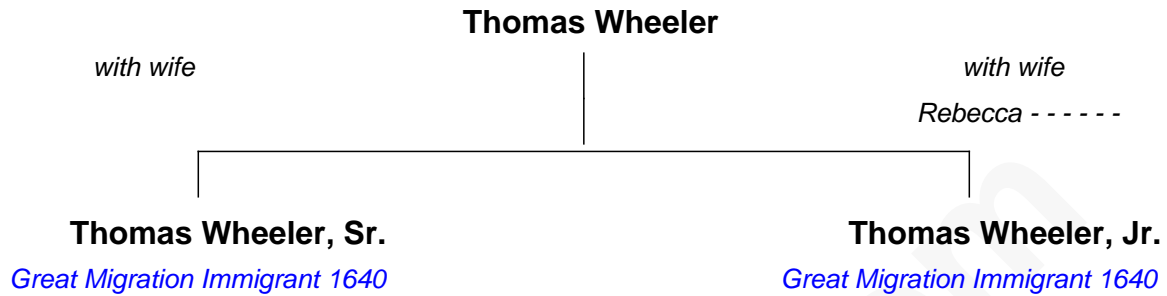

FamousKin.com
Relationship Chart of
Thomas Wheeler, Sr.

(c1591 - 1654) Great Migration Immigrant 1640

sibling of

Thomas Wheeler, Jr.

(c1620 - 1676) Great Migration Immigrant 1640

FamousKin.com