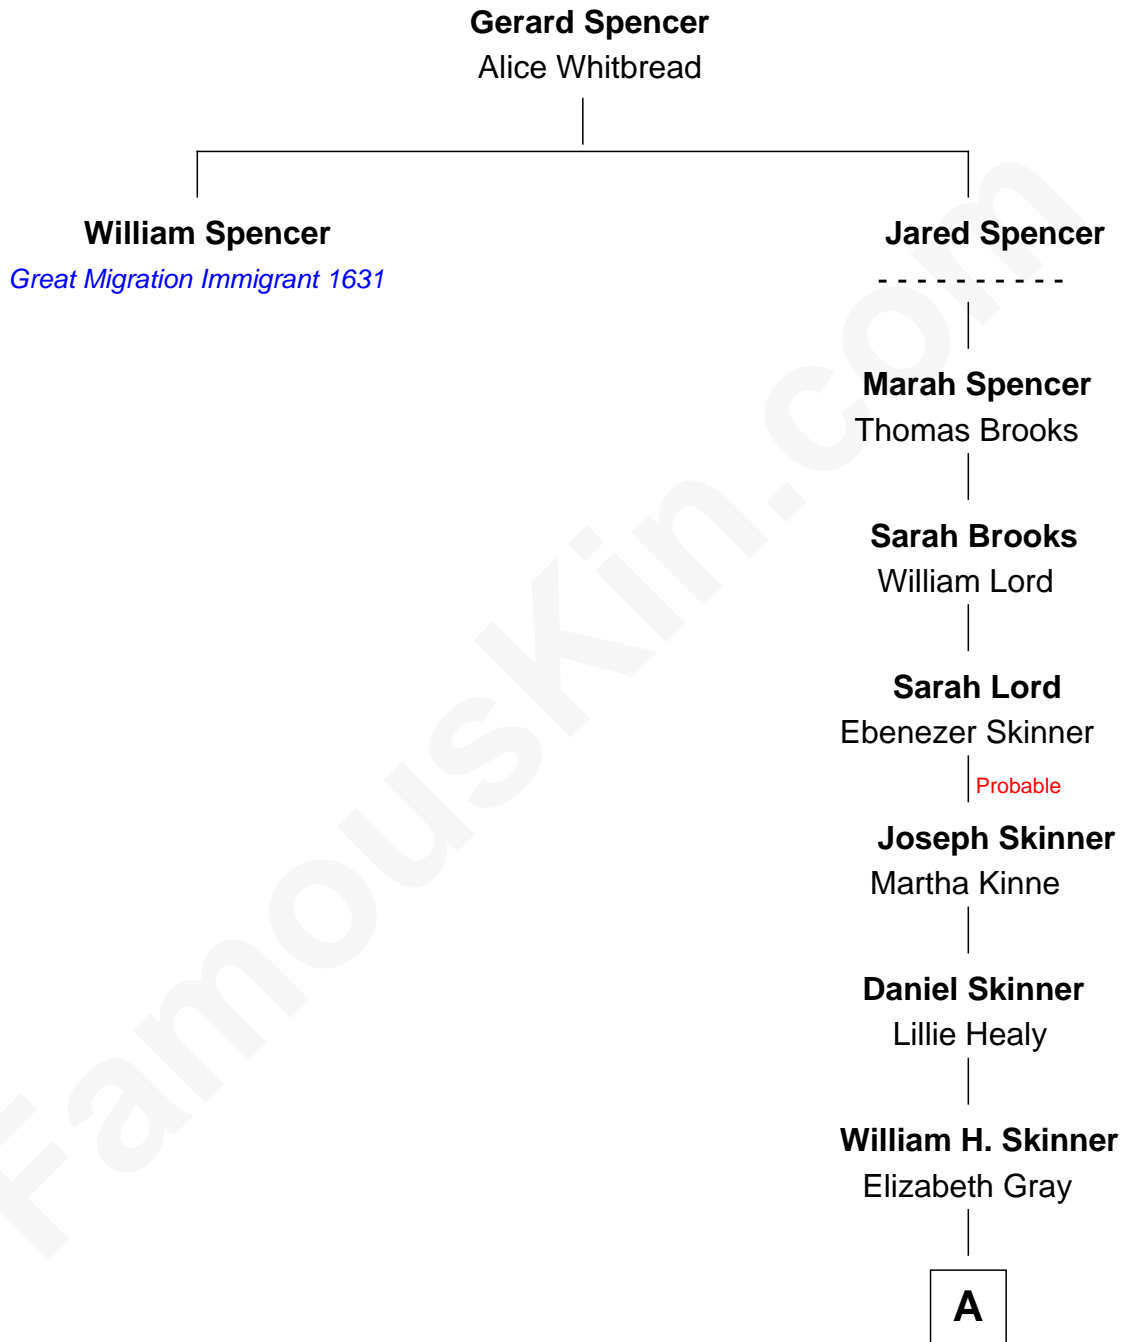

FamousKin.com

Relationship Chart of

William Spencer

(c1601 - c1640) Great Migration Immigrant 1631

7th great-granduncle of

Dr. Hawley H. Crippen

Murderer in Erik Larson's "Thunderstruck"

A

|
Elijah Skinner

Sarah Young

|
Ardesee Skinner

Myron Augustus Crippen

|
Dr. Hawley H. Crippen

"Thunderstruck" Murderer

FamousKin.com