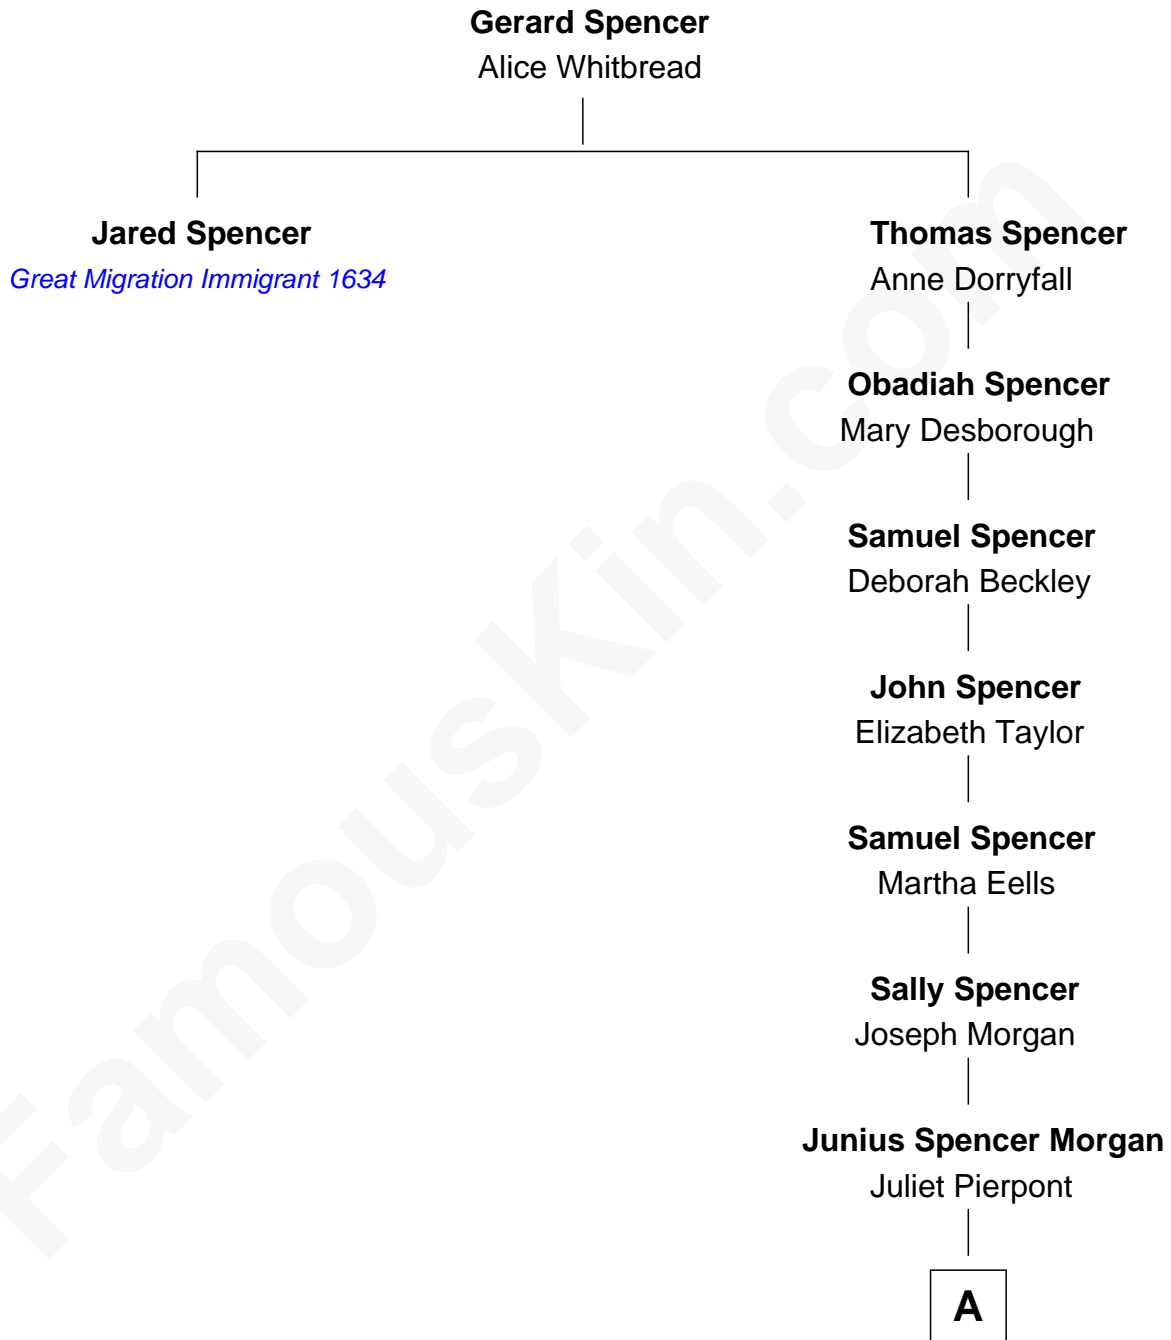

FamousKin.com

Relationship Chart of

Jared Spencer

(c1614 - unk) Great Migration Immigrant 1634

8th great-granduncle of

John Adams Morgan

1952 Olympic Sailing Gold Medalist

A

John Pierpont Morgan

Frances Louisa Tracy

John Pierpont Morgan

Jane Norton Grew

Henry Sturgis Morgan

Catherine Frances Lovering Adams

John Adams Morgan

Olympic Gold Medalist

FamousKin.com