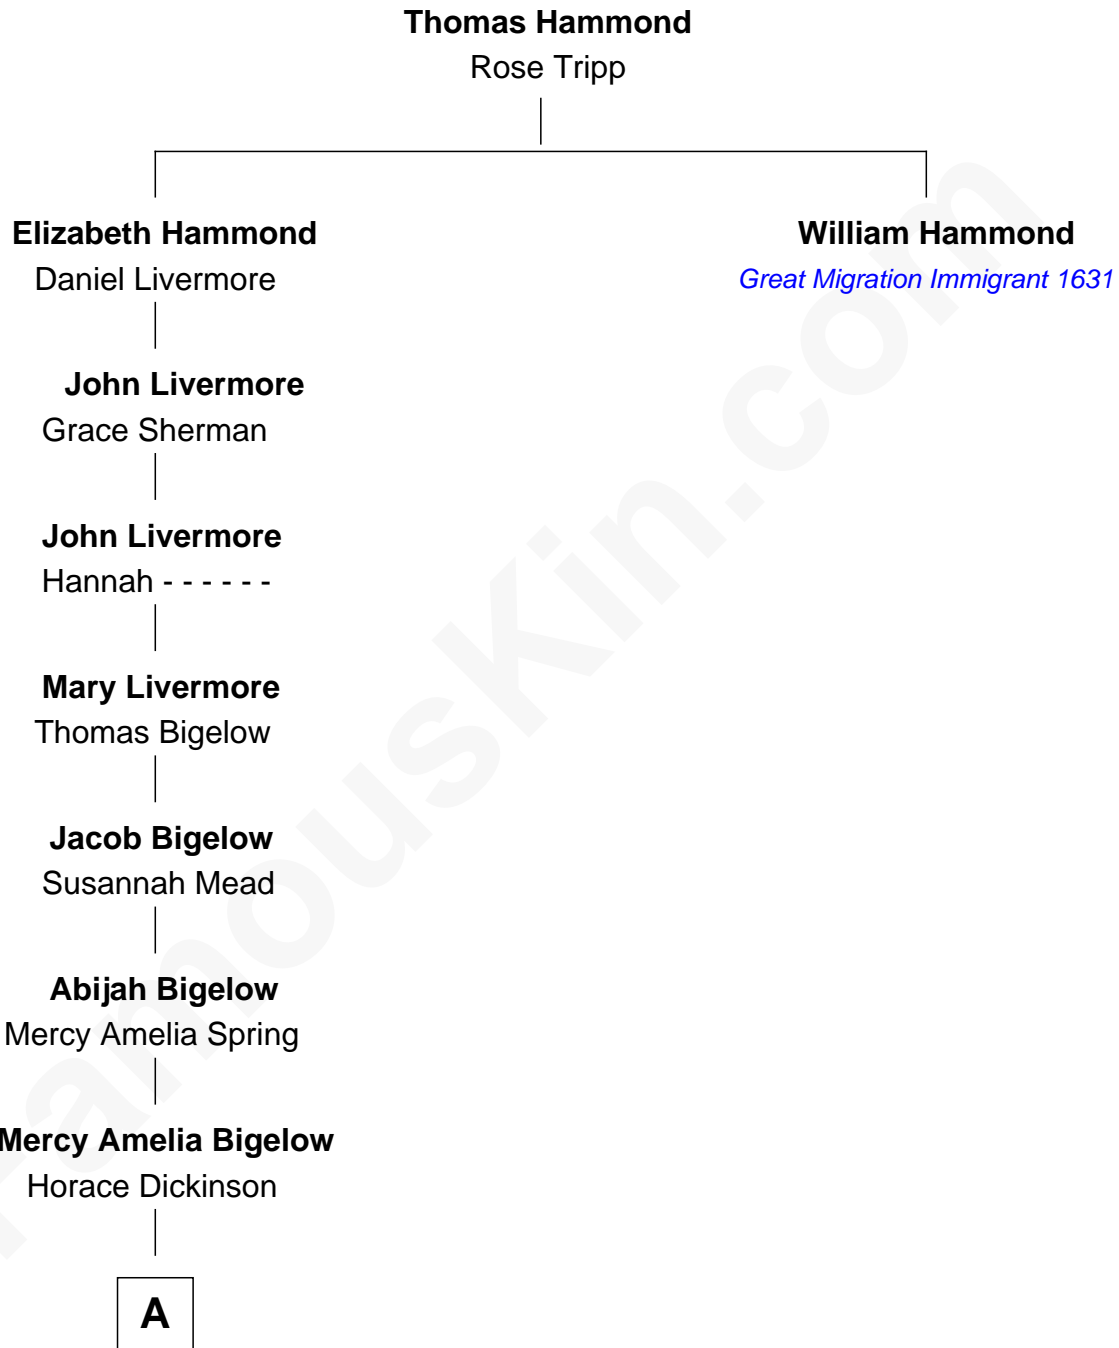

FamousKin.com Relationship Chart of

Frank Nelson Doubleday

Founder of Doubleday & Co.

6th great-grandnephew of

William Hammond

(c1575 - 1662) Great Migration Immigrant 1631

A

—
Ellen Maria Dickinson
William Edwards Doubleday