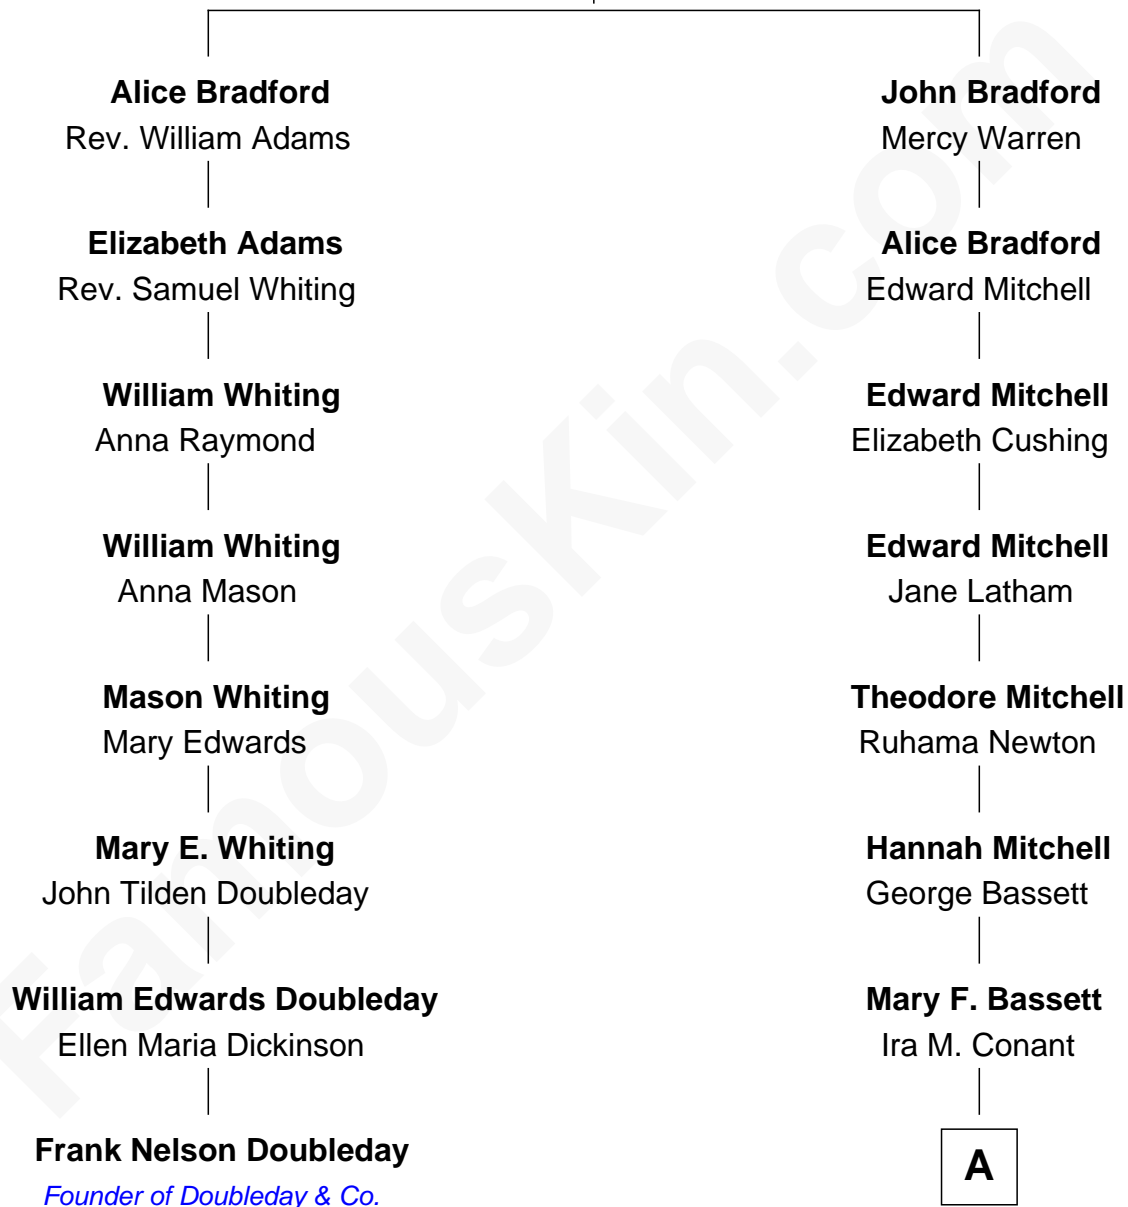

FamousKin.com

Relationship Chart of

Frank Nelson Doubleday

Founder of Doubleday & Co.

7th cousin 4 times removed of

Nat Faxon

Actor, Comedian, Director and Screenwriter

William Bradford

Alice Richards

A

Herbert Ira Conant

Alleda B. Pierce

Marie Bassett Conant

Dr. Nathaniel Wales Faxon

William Otis Faxon

Frances Mary Parker