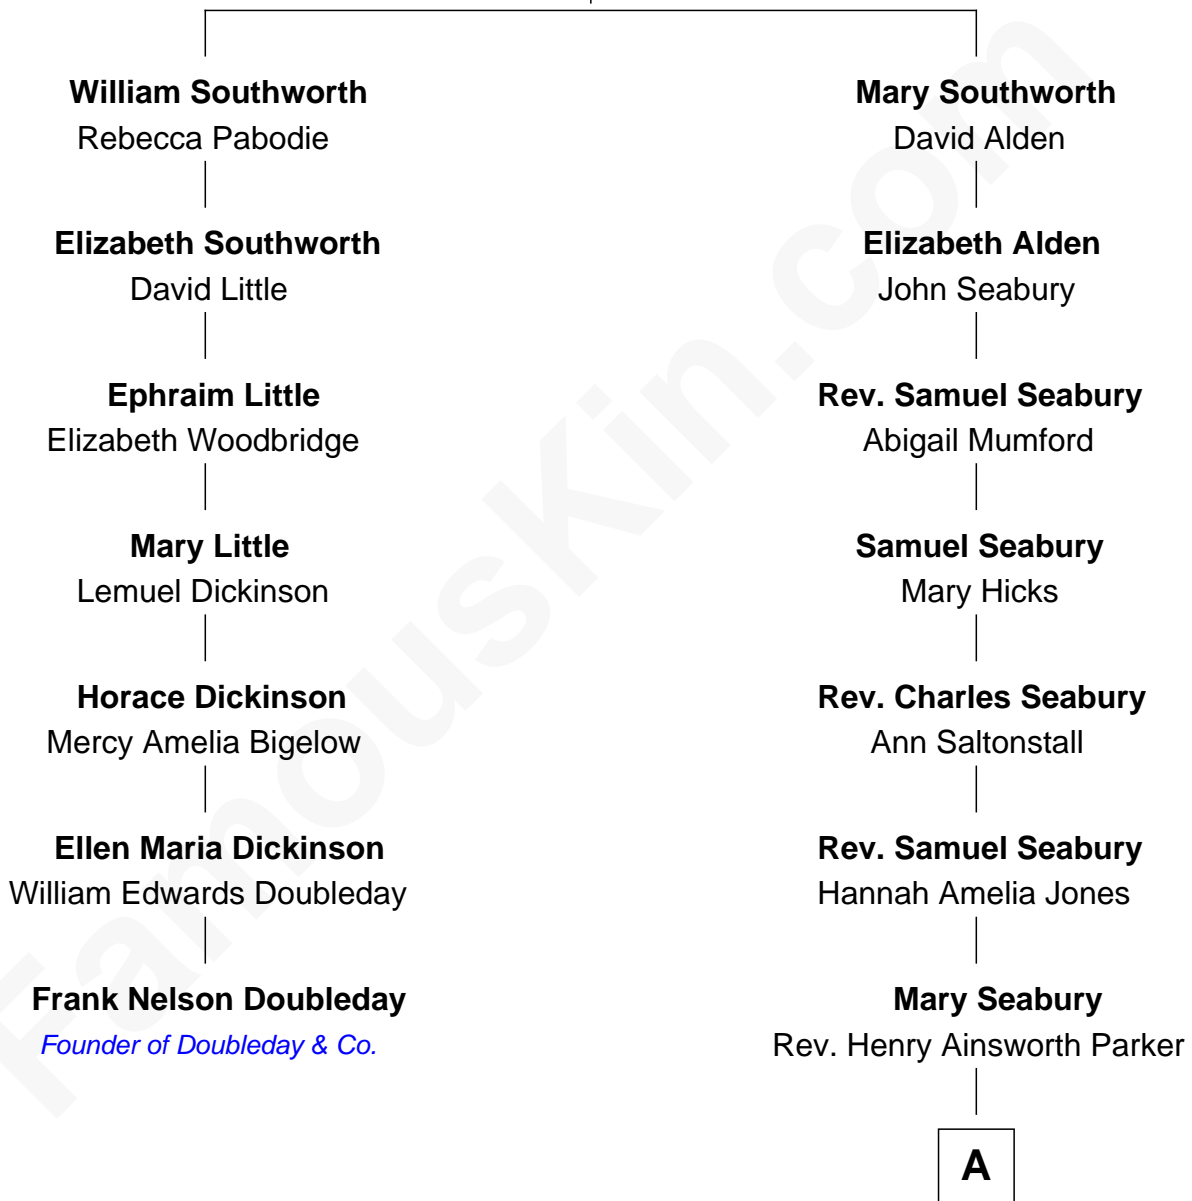

**FamousKin.com**  
**Relationship Chart of**  
**Frank Nelson Doubleday**  
*Founder of Doubleday & Co.*

6th cousin 3 times removed of

**Parker Stevenson**  
*TV and Movie Actor*

**Constant Southworth**  
 Elizabeth Collier

**A**

Henry Seabury Parker

Marion Stevenson

Richard Stevenson Parker

Sarah Meade Price

Parker Stevenson

*TV and Movie Actor*

FamousKin.com