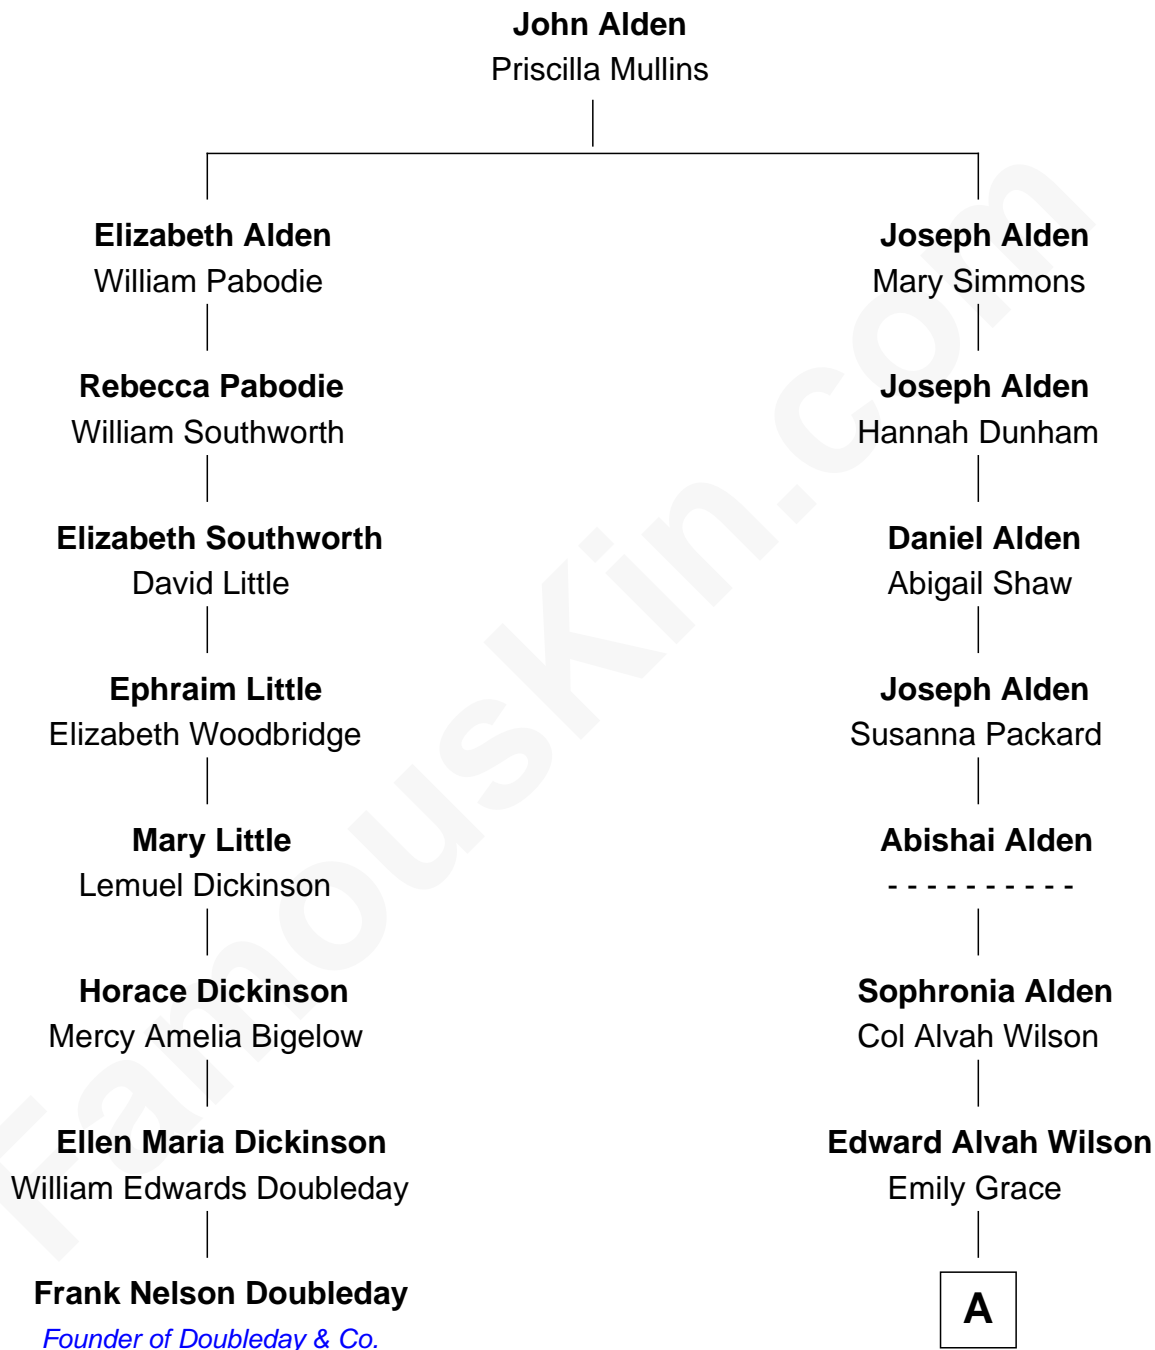

FamousKin.com Relationship Chart of

Frank Nelson Doubleday

Founder of Doubleday & Co.

7th cousin 1 time removed of

Charles Edward Merrill

Co-Founder of Merrill Lynch & Company

A

—
Octavia Wilson

Dr. Charles Morton Merrill

—
Charles Edward Merrill

Co-Founder of Merrill Lynch & Co.

FamousKin.com